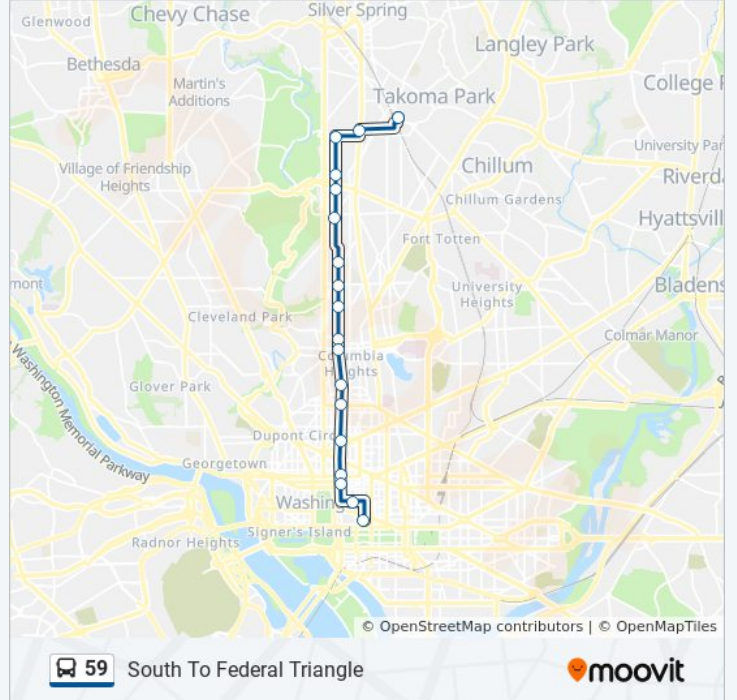

59 bus Info

Direction: North To Takoma

Stops: 19

Trip Duration: 50 min

Line Summary:

Direction: South To Federal Triangle

18 stops

[VIEW LINE SCHEDULE](#)

- Takoma+Bay B
- Georgia Av Nw+Butternut St NW
- 14 St Nw+Aspen St NW
- 14 St Nw+Ft Stevens Dr NW
- 14 St Nw+Oglethorpe St NW
- 14 St Nw+Jefferson Dr NW
- 14 St Nw+Buchanan St NW
- 14 St Nw+Upshur St NW
- 14 St Nw+Spring Rd NW
- 14 St Nw+Park Rd NW
- 14 St Nw+Irving St NW
- 14 St Nw+Chapin St NW
- NW U St & NW 14th St
- 14 St Nw+P St NW
- 14 St Nw+K St NW
- 14 St Nw+I St NW
- F St Nw+13 St NW
- 10 St Nw+Pennsylvania Av NW

59 bus Time Schedule

South To Federal Triangle Route Timetable:

Sunday	Not Operational
Monday	6:21 AM - 5:47 PM
Tuesday	6:21 AM - 5:47 PM
Wednesday	6:21 AM - 5:47 PM
Thursday	6:21 AM - 5:47 PM
Friday	6:21 AM - 5:47 PM
Saturday	Not Operational

59 bus Info

Direction: South To Federal Triangle

Stops: 18

Trip Duration: 53 min

Line Summary:

59 bus time schedules and route maps are available in an offline PDF at moovitapp.com. Use the [Moovit App](#) to see live bus times, train schedule or subway schedule, and step-by-step directions for all public transit in Washington, D.C. - Baltimore, MD.