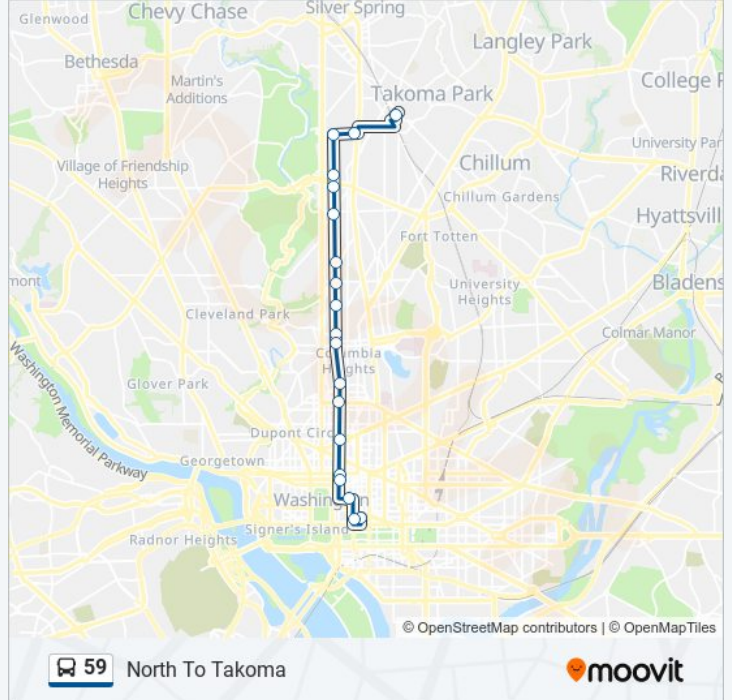

North To Takoma

Get The App

The 59 bus line (North To Takoma) has 2 routes. For regular weekdays, their operation hours are:
 (1) North To Takoma: 6:40 AM - 6:45 PM (2) South To Federal Triangle: 6:21 AM - 5:47 PM
 Use the Moovit App to find the closest 59 bus station near you and find out when is the next 59 bus arriving.

Direction: North To Takoma

19 stops

[VIEW LINE SCHEDULE](#)

- 10 St Nw+Pennsylvania Av NW
- 12 St Nw+Constitution Av NW
- F St Nw+13 St NW
- 14 St Nw+I St NW
- Nw K St & Nw 14th St
- 14 St Nw+P St NW
- 14 St Nw+U St NW
- 14 St Nw+Belmont St NW
- 14 St Nw+Irving St NW
- 14 St Nw+Monroe St NW
- 14 St Nw+Spring Rd NW
- 14 St Nw+Upshur St NW
- 14 St Nw+Buchanan St NW
- 14 St Nw+Colorado Av NW
- 14 St Nw+Missouri Av NW
- 14 St Nw+Ft Stevens Dr NW
- 14 St Nw+Aspen St NW
- Aspen St Nw+13 PI NW
- Takoma+Bay B

59 bus Info

Direction: North To Takoma

Stops: 19

Trip Duration: 50 min

Line Summary:

Direction: South To Federal Triangle

18 stops

[VIEW LINE SCHEDULE](#)

59 bus Info

Direction: South To Federal Triangle

Stops: 18

Trip Duration: 53 min

Line Summary:

59 bus time schedules and route maps are available in an offline PDF at moovitapp.com. Use the [Moovit App](#) to see live bus times, train schedule or subway schedule, and step-by-step directions for all public transit in Washington, D.C. - Baltimore, MD.