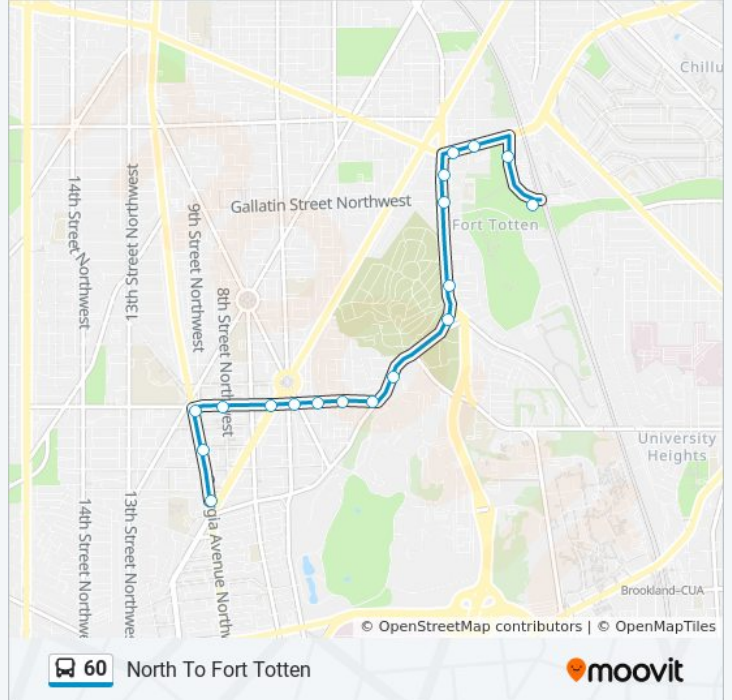

North To Fort Totten

Get The App

The 60 bus line (North To Fort Totten) has 2 routes. For regular weekdays, their operation hours are:  
 (1) North To Fort Totten: 6:00 AM - 7:42 PM (2) South To Georgia Ave - Petworth Station: 5:36 AM - 7:48 PM  
 Use the Moovit App to find the closest 60 bus station near you and find out when is the next 60 bus arriving.

**Direction: North To Fort Totten**

18 stops

[VIEW LINE SCHEDULE](#)

- Georgia Av Nw+New Hampshire Av NW
- Georgia Av Nw+Shepherd St NW
- Georgia Av Nw+Upshur St NW
- Upshur St Nw+8 St NW
- Upshur St Nw+New Hampshire Av NW
- Upshur St Nw+Illinois Av NW
- Upshur St Nw+4 St NW
- Upshur St Nw+3 St NW
- Upshur St Nw+2 St NW
- Rock Creek Church Rd Nw+Varnum St NW
- Rock Creek Church Rd Nw+Allison St NW
- N Capitol St Ne+Crittenden St NE
- N Capitol St Ne+Gallatin St NE
- N Capitol St Ne+Hamilton St NE
- Riggs Rd Ne+N Capitol St NE
- Riggs Rd Ne+Rock Creek Church Rd NE
- 1 Pl Ne+Ingraham St NE
- Ft Totten Station & Bus Bay B & C

**60 bus Info**

**Direction:** North To Fort Totten

**Stops:** 18

**Trip Duration:** 19 min

**Line Summary:**

**Direction: South To Georgia Ave - Petworth Station**

19 stops

[VIEW LINE SCHEDULE](#)

**60 bus Info**

**Direction:** South To Georgia Ave - Petworth Station  
**Stops:** 19  
**Trip Duration:** 16 min  
**Line Summary:**

60 bus time schedules and route maps are available in an offline PDF at [moovitapp.com](https://moovitapp.com). Use the [Moovit App](#) to see live bus times, train schedule or subway schedule, and step-by-step directions for all public transit in Washington, D.C. - Baltimore, MD.