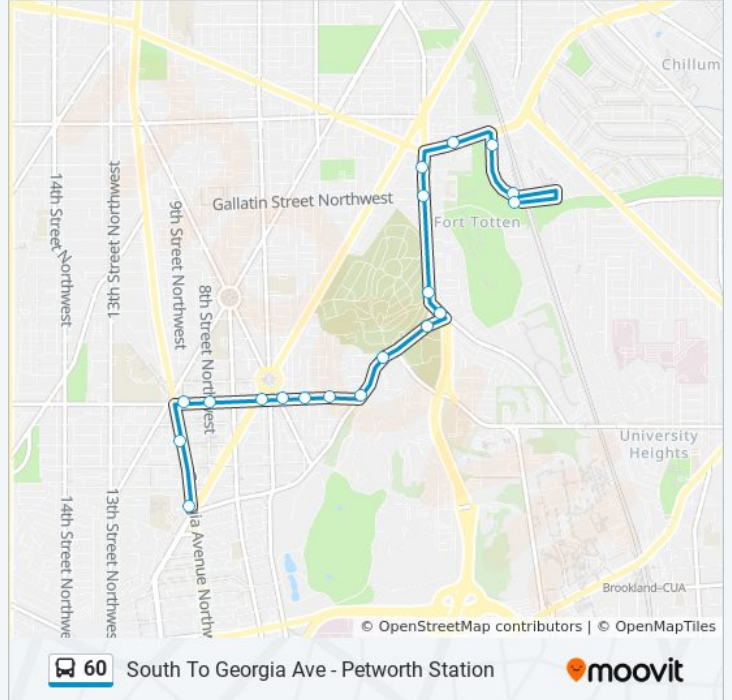

**60 bus Info**

**Direction:** North To Fort Totten

**Stops:** 18

**Trip Duration:** 19 min

**Line Summary:**

**Direction: South To Georgia Ave - Petworth Station**

19 stops

[VIEW LINE SCHEDULE](#)

- Ft Totten Station & Bus Bay B & C
- Ft Totten+Bus Bay K
- 1 PI Ne+Riggs Rd NE
- Riggs Rd Ne+Blair Rd NE
- N Capitol St Nw+Ingraham St NW
- N Capitol St Nw+Gallatin St NW
- N Capitol St Nw+Buchanan St NW
- Hawaii Av Ne+Allison St NE
- Allison St Nw+Rock Creek Church Rd NW
- Rock Creek Church Rd Nw+Webster St NW
- Rock Creek Church Rd Nw+Upshur St NW
- Upshur St Nw+3 St NW
- Upshur St Nw+4 St NW
- Upshur St Nw+Illinois Av NW
- Upshur St Nw+New Hampshire Av NW
- Upshur St Nw+8 St NW
- Upshur St Nw+9 St NW
- Georgia Av Nw+Shepherd St NW

**60 bus Time Schedule**

South To Georgia Ave - Petworth Station Route  
 Timetable:

Sunday	Not Operational
Monday	5:36 AM - 7:48 PM
Tuesday	5:36 AM - 7:48 PM
Wednesday	5:36 AM - 7:48 PM
Thursday	5:36 AM - 7:48 PM
Friday	5:36 AM - 7:48 PM
Saturday	Not Operational

**60 bus Info**

**Direction:** South To Georgia Ave - Petworth Station  
**Stops:** 19  
**Trip Duration:** 16 min  
**Line Summary:**

60 bus time schedules and route maps are available in an offline PDF at [moovitapp.com](https://moovitapp.com). Use the [Moovit App](#) to see live bus times, train schedule or subway schedule, and step-by-step directions for all public transit in Washington, D.C. - Baltimore, MD.