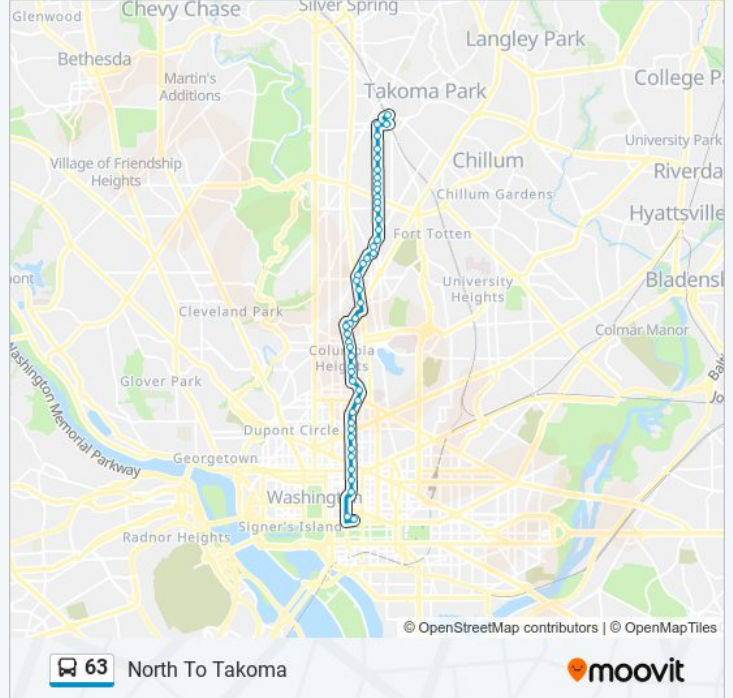

5 St Nw+Ingraham St NW

5 St Nw+Kennedy St NW

5 St Nw+Longfellow St NW

5 St Nw+Madison St NW

5 St Nw+Nicholson St NW

5 St Nw+Oglethorpe St NW

5 St Nw+Peabody St NW

5 St Nw+Quintana Pl NW

5 St Nw+Sheridan St NW

5 St Nw+Underwood St NW

5 St Nw+Whittier St NW

5 St Nw+Butternut St NW

Butternut St Nw+4 St NW

Takoma Station & Bus Bay E&F

Direction: South To Federal Triangle

44 stops

Friday

5:09 AM - 5:55 PM

Saturday

Not Operational

63 bus Info

Direction: South To Federal Triangle

Stops: 44

Trip Duration: 47 min

Line Summary:

5 St Nw+Underwood St NW

5 St Nw+Somerset Pl NW

5 St Nw+Rittenhouse St NW

5 St Nw+Peabody St NW

5 St Nw+Oglethorpe St NW

5 St Nw+Nicholson St NW

5th St & Madison St