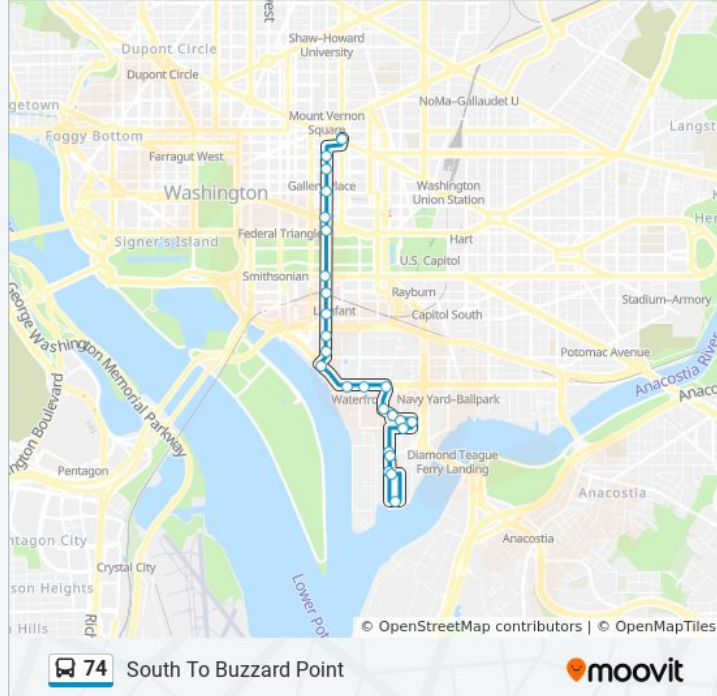

Direction: North To Convention Center

19 stops

[VIEW LINE SCHEDULE](#)

- 2 St Sw+R St SW
- 2 St Sw+P St SW
- P St Sw+3 St SW
- P St Sw+4 St SW
- 4 St Sw+N St SW
- M St Sw & 4th St Sw
- M St Sw & 6th St Sw
- 6 St Sw+K St SW
- 7th St & I St Sw
- 7th St & E St (1st Stop)
- SW 7th St & SW Maryland Av
- 7 St Sw+Jefferson Dr SW
- 7 St Nw+Constitution Av NW
- 7 St Nw+Pennsylvania Av NW
- 7 St Nw+E St NW
- 7 St Nw+F St NW
- 7 St Nw+H St NW
- 7 St Nw+Massachusetts Av NW
- 6 St Nw+Massachusetts Av NW

- 6 St Nw+Massachussetts Av NW
- 7 St Nw+H St NW
- 7 St Nw+G St NW
- 7 St Nw+E St NW
- Pennsylvania Ave & 7th St Nw Fs Wb
- 7 St Nw+Constitution Av NW
- SW Independence Av & SW 7th St
- L'Enfant Plaza
- 7 St Sw+E St SW
- 7 St Sw+G St SW
- 7th St & I St
- Maine Ave Sw & 7th St Sw
- M St Sw+6 St SW
- M St Sw+4 St SW
- M St Sw+Delaware Av SW
- Delaware Av Sw+#1301-1311
- Delaware Av Sw+Canal St SW
- O St Sw+1 St SW

74 bus Info

Direction: South To Buzzard Point

Stops: 25

Trip Duration: 26 min

Line Summary:

Half St Sw+O St SW

P St Sw+1 St SW

2 St Sw+R St SW

2 St Sw+T St SW

V St Sw+1 St SW

T St Sw+2 St SW

2 St Sw+R St SW

74 bus time schedules and route maps are available in an offline PDF at moovitapp.com. Use the [Moovit App](#) to see live bus times, train schedule or subway schedule, and step-by-step directions for all public transit in Washington, D.C. - Baltimore, MD.