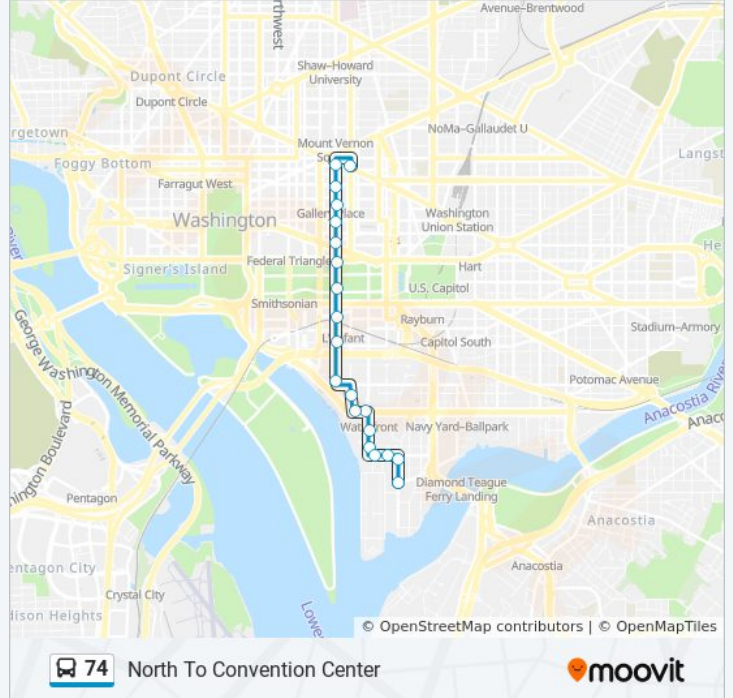

Direction: North To Convention Center

19 stops

[VIEW LINE SCHEDULE](#)

- 2 St Sw+R St SW
- 2 St Sw+P St SW
- P St Sw+3 St SW
- P St Sw+4 St SW
- 4 St Sw+N St SW
- M St Sw & 4th St Sw
- M St Sw & 6th St Sw
- 6 St Sw+K St SW
- 7th St & I St Sw
- 7th St & E St (1st Stop)
- SW 7th St & SW Maryland Av
- 7 St Sw+Jefferson Dr SW
- 7 St Nw+Constitution Av NW
- 7 St Nw+Pennsylvania Av NW
- 7 St Nw+E St NW
- 7 St Nw+F St NW
- 7 St Nw+H St NW
- 7 St Nw+Massachusetts Av NW
- 6 St Nw+Massachusetts Av NW

74 bus Time Schedule

North To Convention Center Route Timetable:

Sunday	6:56 AM - 10:28 PM
Monday	5:27 AM - 10:30 PM
Tuesday	5:27 AM - 10:30 PM
Wednesday	5:27 AM - 10:30 PM
Thursday	5:27 AM - 10:30 PM
Friday	5:27 AM - 10:30 PM
Saturday	6:55 AM - 10:32 PM

74 bus Info

Direction: North To Convention Center

Stops: 19

Trip Duration: 21 min

Line Summary:

Direction: South To Buzzard Point

25 stops

[VIEW LINE SCHEDULE](#)

- 6 St Nw+Massachussetts Av NW
- 7 St Nw+H St NW
- 7 St Nw+G St NW
- 7 St Nw+E St NW
- Pennsylvania Ave & 7th St Nw Fs Wb
- 7 St Nw+Constitution Av NW
- SW Independence Av & SW 7th St
- L'Enfant Plaza
- 7 St Sw+E St SW
- 7 St Sw+G St SW
- 7th St & I St
- Maine Ave Sw & 7th St Sw
- M St Sw+6 St SW
- M St Sw+4 St SW
- M St Sw+Delaware Av SW
- Delaware Av Sw+#1301-1311
- Delaware Av Sw+Canal St SW
- O St Sw+1 St SW