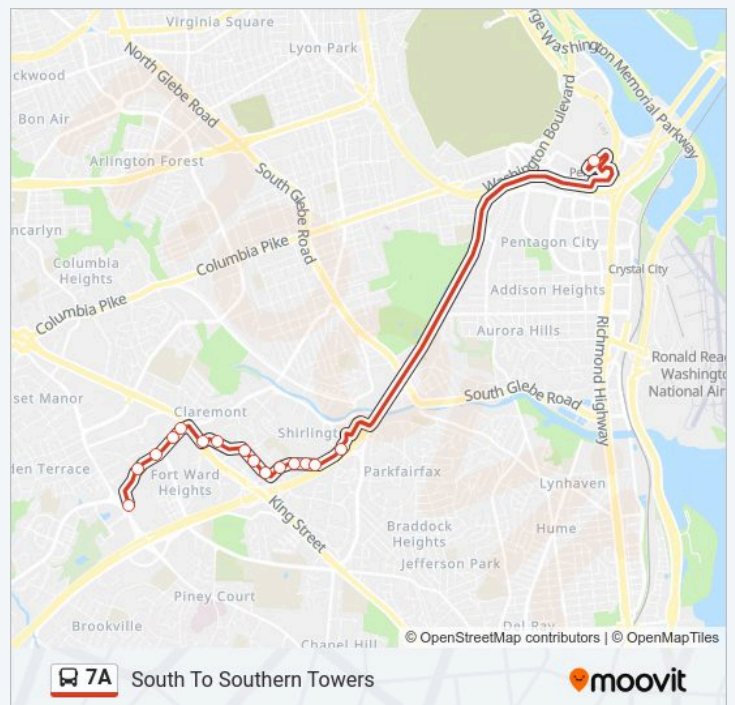

Use the Moovit App to find the closest 7A bus station near you and find out when is the next 7A bus arriving.

Direction: North To Pentagon

41 stops

[VIEW LINE SCHEDULE](#)

- Van Dorn St Station+Bay G
- Eisenhower @ S Van Dorn
- S Pickett St & #648
- 600 S Pickett St
- S Reynolds St+Edsall St
- S Reynolds St+#375 Brent Place Apt
- S Reynolds St+#260 the Summit Apt
- S Reynolds St+#240
- S Reynolds St+Duke St
- Duke St And N Ripley St
- N Ripley St+Duke St
- N Ripley St+Holmes Run
- N Van Dorn St & Holmes Run Pw
- N Van Dorn St & Taney Av
- N Van Dorn St & Richenbacher Av;At Pool
- N Van Dorn St & Wycklow Ct
- N Van Dorn St+Maris Av
- N Van Dorn St & Parkside Apts
- N Van Dorn St+N Kenmore Av
- N Van Dorn St+N Kenmore Av

Beauregard St & Branch Ave

N Beauregard St & Braddock Rd

N Beauregard St + Fillmore Ave

Southern Towers Rd & Berkeley Bldg

7A bus Time Schedule

South To Southern Towers Route Timetable:

Sunday	Not Operational
Monday	3:48 PM - 6:36 PM
Tuesday	3:48 PM - 6:36 PM
Wednesday	3:48 PM - 6:36 PM
Thursday	Not Operational
Friday	3:48 PM - 6:36 PM
Saturday	Not Operational

7A bus Info

Direction: South To Southern Towers

Stops: 16

Trip Duration: 23 min

Line Summary:

Direction: South To Southern Towers Via Pentagon City

7A bus Time Schedule

South To Southern Towers Via Pentagon City Route Timetable:

24 stops

[VIEW LINE SCHEDULE](#)

Pentagon Transit Ctr + Bus Bay U5

S Eads St & Army-Navy Dr

S Eads St & 13th St

15 St S+S Eads St

15 St S+S Fern St

15 St S+S Grant St