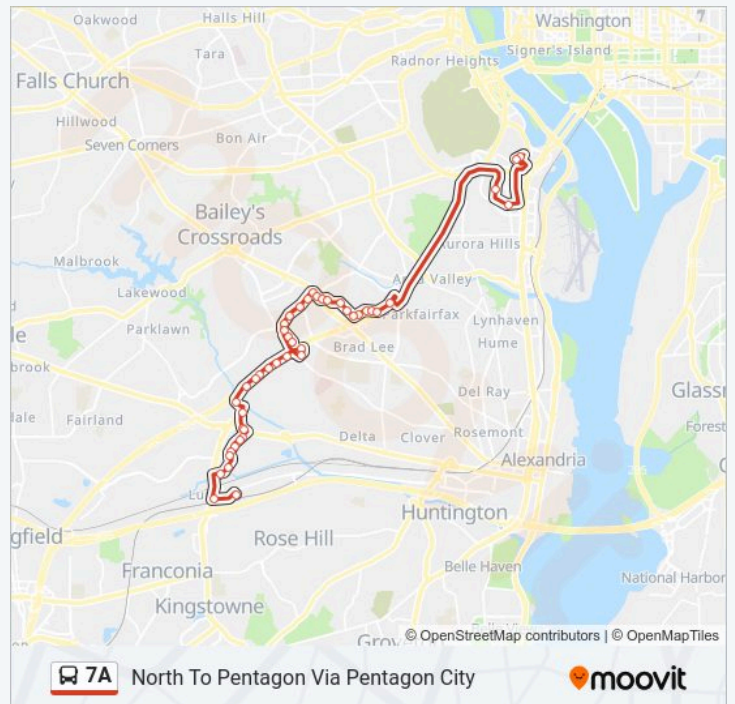

Use the Moovit App to find the closest 7A bus station near you and find out when is the next 7A bus arriving.

Direction: North To Pentagon

41 stops

[VIEW LINE SCHEDULE](#)

- Van Dorn St Station+Bay G
- Eisenhower @ S Van Dorn
- S Pickett St & #648
- 600 S Pickett St
- S Reynolds St+Edsall St
- S Reynolds St+#375 Brent Place Apt
- S Reynolds St+#260 the Summit Apt
- S Reynolds St+#240
- S Reynolds St+Duke St
- Duke St And N Ripley St
- N Ripley St+Duke St
- N Ripley St+Holmes Run
- N Van Dorn St & Holmes Run Pw
- N Van Dorn St & Taney Av
- N Van Dorn St & Richenbacher Av;At Pool
- N Van Dorn St & Wycklow Ct
- N Van Dorn St+Maris Av
- N Van Dorn St & Parkside Apts
- N Van Dorn St+N Kenmore Av
- N Van Dorn St+N Kenmore Av

Beauregard St & Hermitage Hill Apts

N Beauregard St+Fillmore Av

N Beauregard St & Braddock Rd

Beauregard St & King St

N Beauregard St+King St

Rt 7 King St & N Beauregard St

S 28 St+King St

S Columbus St+S 28 St

7A bus Info

Direction: North To Pentagon Via Pentagon City

Stops: 44

Trip Duration: 45 min

Line Summary:

S Hayes St+12 St S

15 St S+S Fern St

Pentagon Station & Bus Bay U11

Pentagon Transit Ctr + Bus Bay U5

Direction: South To Southern Towers

16 stops

[VIEW LINE SCHEDULE](#)

Pentagon Transit Ctr + Bus Bay U5

Shirlington+Bay B

31 St S+#4201

31 St S+#4421