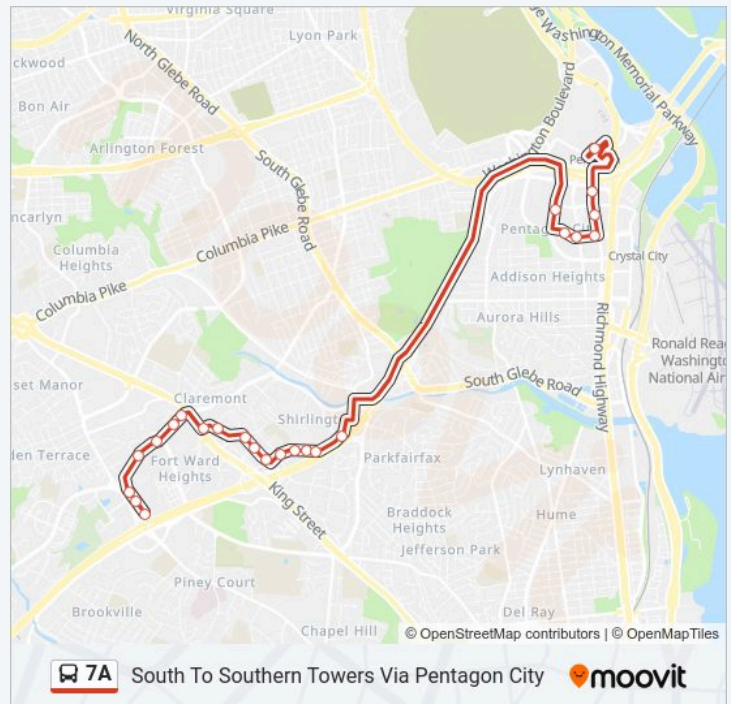

Use the Moovit App to find the closest 7A bus station near you and find out when is the next 7A bus arriving.

Direction: North To Pentagon

41 stops

[VIEW LINE SCHEDULE](#)

- Van Dorn St Station+Bay G
- Eisenhower @ S Van Dorn
- S Pickett St & #648
- 600 S Pickett St
- S Reynolds St+Edsall St
- S Reynolds St+#375 Brent Place Apt
- S Reynolds St+#260 the Summit Apt
- S Reynolds St+#240
- S Reynolds St+Duke St
- Duke St And N Ripley St
- N Ripley St+Duke St
- N Ripley St+Holmes Run
- N Van Dorn St & Holmes Run Pw
- N Van Dorn St & Taney Av
- N Van Dorn St & Richenbacher Av;At Pool
- N Van Dorn St & Wycklow Ct
- N Van Dorn St+Maris Av
- N Van Dorn St & Parkside Apts
- N Van Dorn St+N Kenmore Av
- N Van Dorn St+N Kenmore Av

Friday 12:00 AM - 11:30 PM

Saturday 12:00 AM - 2:00 AM

7A bus Info

Direction: South To Southern Towers Via Pentagon City

Stops: 24

Trip Duration: 27 min

Line Summary:

Direction: South To Van Dorn St Station

43 stops

[VIEW LINE SCHEDULE](#)

Pentagon Transit Ctr + Bus Bay U5

S Eads St & Army-Navy Dr

S Eads St & 13th St

7A bus Time Schedule

South To Van Dorn St Station Route Timetable:

Sunday 6:00 AM - 11:00 PM