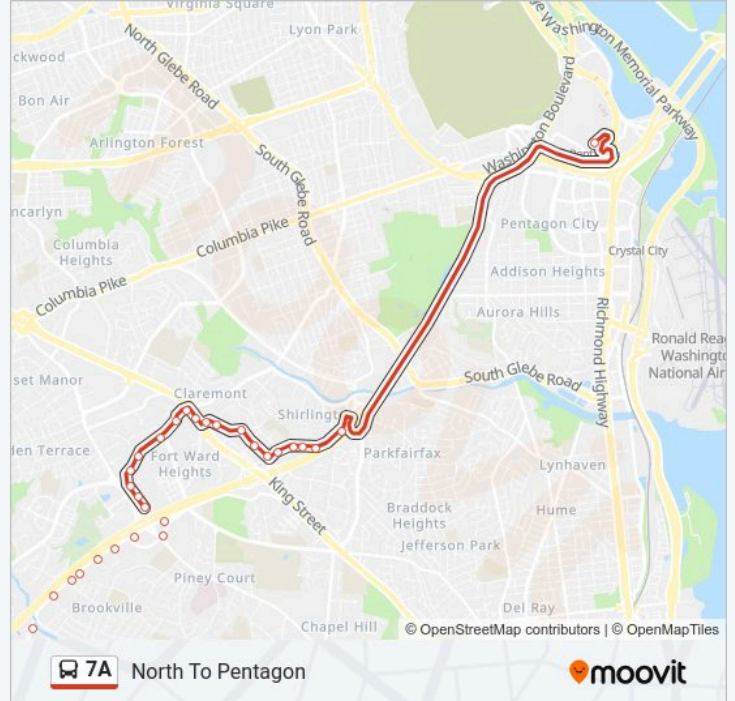

Use the Moovit App to find the closest 7A bus station near you and find out when is the next 7A bus arriving.

Direction: North To Pentagon

41 stops

[VIEW LINE SCHEDULE](#)

- Van Dorn St Station+Bay G
- Eisenhower @ S Van Dorn
- S Pickett St & #648
- 600 S Pickett St
- S Reynolds St+Edsall St
- S Reynolds St+#375 Brent Place Apt
- S Reynolds St+#260 the Summit Apt
- S Reynolds St+#240
- S Reynolds St+Duke St
- Duke St And N Ripley St
- N Ripley St+Duke St
- N Ripley St+Holmes Run
- N Van Dorn St & Holmes Run Pw
- N Van Dorn St & Taney Av
- N Van Dorn St & Richenbacher Av;At Pool
- N Van Dorn St & Wycklow Ct
- N Van Dorn St+Maris Av
- N Van Dorn St & Parkside Apts
- N Van Dorn St+N Kenmore Av
- N Van Dorn St+N Kenmore Av

Southern Towers Rd & Berkeley Bldg

Beauregard St & Hermitage Hill Apts

N Beauregard St+Fillmore Av

N Beauregard St & Braddock Rd

Beauregard St & King St

N Beauregard St+King St

Rt 7 King St & N Beauregard St

31 St S+#4201

Shirlington+Bay C

Pentagon Transit Ctr + Bus Bay U5

Direction: North To Pentagon Via Pentagon City

44 stops

[VIEW LINE SCHEDULE](#)

Van Dorn St Station+Bay G

Eisenhower @ S Van Dorn

S Pickett St & #648

600 S Pickett St

S Reynolds St+Edsall St

S Reynolds St+#375 Brent Place Apt

S Reynolds St+#260 the Summit Apt

S Reynolds St+#240

7A bus Time Schedule

North To Pentagon Via Pentagon City Route