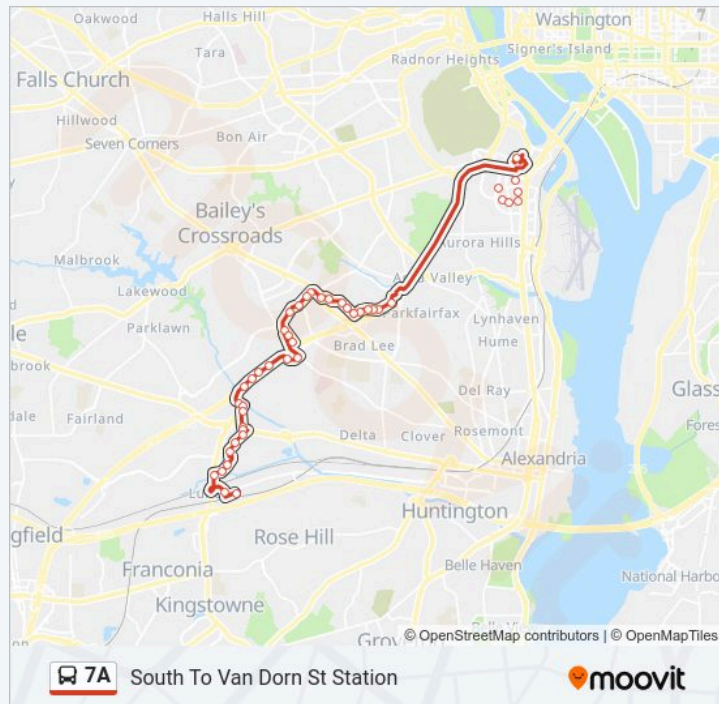

Use the Moovit App to find the closest 7A bus station near you and find out when is the next 7A bus arriving.

Direction: North To Pentagon

41 stops

[VIEW LINE SCHEDULE](#)

- Van Dorn St Station+Bay G
- Eisenhower @ S Van Dorn
- S Pickett St & #648
- 600 S Pickett St
- S Reynolds St+Edsall St
- S Reynolds St+#375 Brent Place Apt
- S Reynolds St+#260 the Summit Apt
- S Reynolds St+#240
- S Reynolds St+Duke St
- Duke St And N Ripley St
- N Ripley St+Duke St
- N Ripley St+Holmes Run
- N Van Dorn St & Holmes Run Pw
- N Van Dorn St & Taney Av
- N Van Dorn St & Richenbacher Av;At Pool
- N Van Dorn St & Wycklow Ct
- N Van Dorn St+Maris Av
- N Van Dorn St & Parkside Apts
- N Van Dorn St+N Kenmore Av
- N Van Dorn St+N Kenmore Av

N Ripley St+Holmes Run

N Ripley St+Duke St

Duke St And N Ripley St

Thursday

6:00 AM - 11:00 PM

Friday

6:00 AM - 11:00 PM

Saturday

6:00 AM - 11:00 PM

7A bus Info

Direction: South To Van Dorn St Station

Stops: 43

Trip Duration: 49 min

Line Summary:

S Reynolds St+Duke St

S Reynolds St+Mason Apt

S Reynolds St+#375

601 S Pickett St

S Pickett St & #631

S Van Dorn St+S Pickett St

Metro Rd & Summers Grove Rd

Van Dorn St Station+Bay G

7A bus time schedules and route maps are available in an offline PDF at [moovitapp.com](https://www.moovitapp.com). Use the Moovit App to see live bus times, train schedule or subway schedule, and step-by-step directions for all public transit in Washington, D.C. - Baltimore, MD.