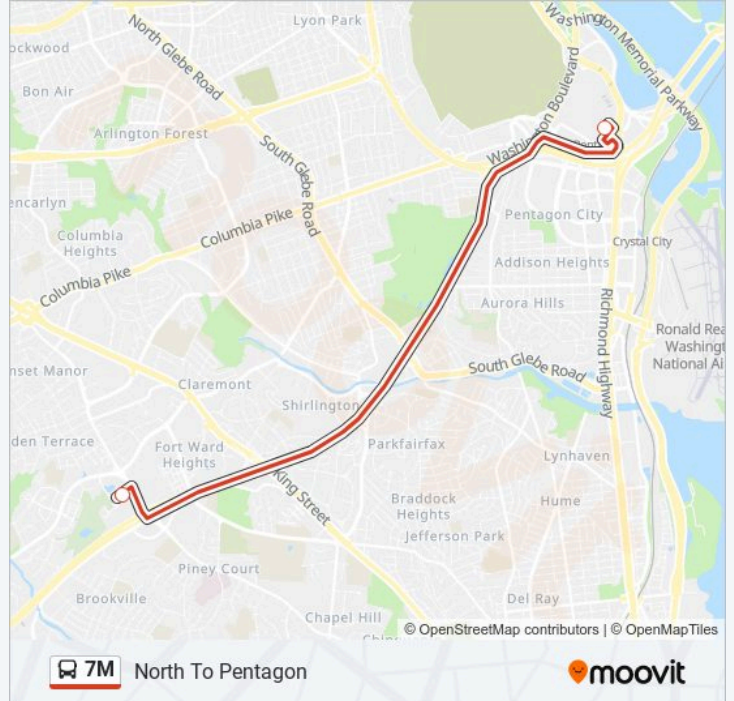

North To Pentagon

Get The App

The 7M bus line (North To Pentagon) has 2 routes. For regular weekdays, their operation hours are:
(1) North To Pentagon: 5:00 AM - 5:45 PM(2) South To Mark Center: 4:40 AM - 5:20 PM
Use the Moovit App to find the closest 7M bus station near you and find out when is the next 7M bus arriving.

Direction: North To Pentagon

2 stops

[VIEW LINE SCHEDULE](#)

Mark Center Station

Pentagon Station & Bus Bay U11

7M bus Time Schedule

North To Pentagon Route Timetable:

Sunday	Not Operational
Monday	5:00 AM - 5:45 PM
Tuesday	5:00 AM - 5:45 PM
Wednesday	5:00 AM - 5:45 PM
Thursday	5:00 AM - 5:45 PM
Friday	5:00 AM - 5:45 PM
Saturday	Not Operational

7M bus Info

Direction: North To Pentagon

Stops: 2

Trip Duration: 10 min

Line Summary:

Direction: South To Mark Center

3 stops

[VIEW LINE SCHEDULE](#)

7M bus Info

Direction: South To Mark Center

Stops: 3

Trip Duration: 15 min

Line Summary:

7M bus time schedules and route maps are available in an offline PDF at moovitapp.com. Use the Moovit App to see live bus times, train schedule or subway schedule, and step-by-step directions for all public transit in Washington, D.C. - Baltimore, MD.