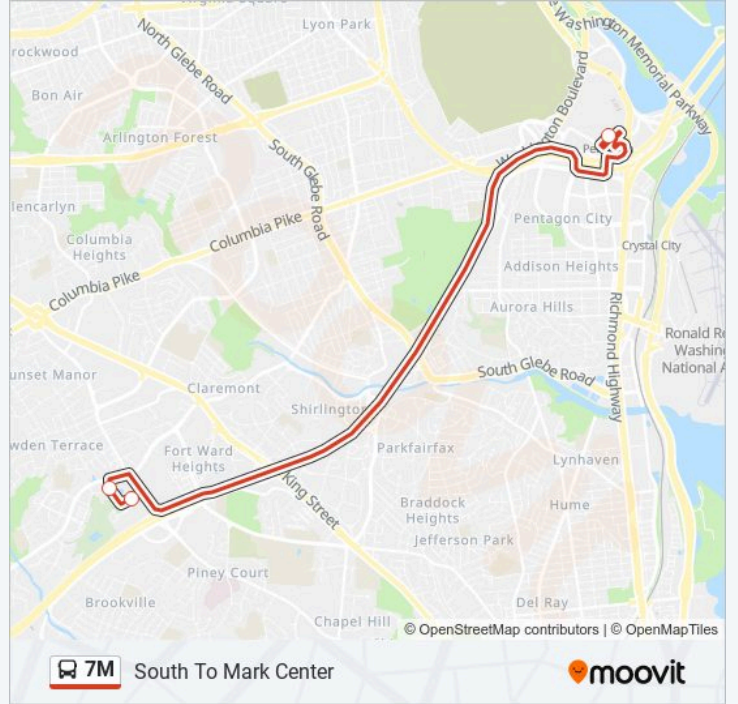

North To Pentagon

Get The App

The 7M bus line (North To Pentagon) has 2 routes. For regular weekdays, their operation hours are:
(1) North To Pentagon: 5:00 AM - 5:45 PM(2) South To Mark Center: 4:40 AM - 5:20 PM
Use the Moovit App to find the closest 7M bus station near you and find out when is the next 7M bus arriving.

7M bus Info

Direction: North To Pentagon

Stops: 2

Trip Duration: 10 min

Line Summary:

Direction: South To Mark Center

3 stops

[VIEW LINE SCHEDULE](#)

Pentagon+Bay U6

Mark Center Dr+N Beauregard St

Mark Center Station

7M bus Time Schedule

South To Mark Center Route Timetable:

Sunday	Not Operational
Monday	4:40 AM - 5:20 PM
Tuesday	4:40 AM - 5:20 PM
Wednesday	4:40 AM - 5:20 PM
Thursday	4:40 AM - 5:20 PM
Friday	4:40 AM - 5:20 PM
Saturday	Not Operational

7M bus Info

Direction: South To Mark Center

Stops: 3

Trip Duration: 15 min

Line Summary:

7M bus time schedules and route maps are available in an offline PDF at moovitapp.com. Use the Moovit App to see live bus times, train schedule or subway schedule, and step-by-step directions for all public transit in Washington, D.C. - Baltimore, MD.