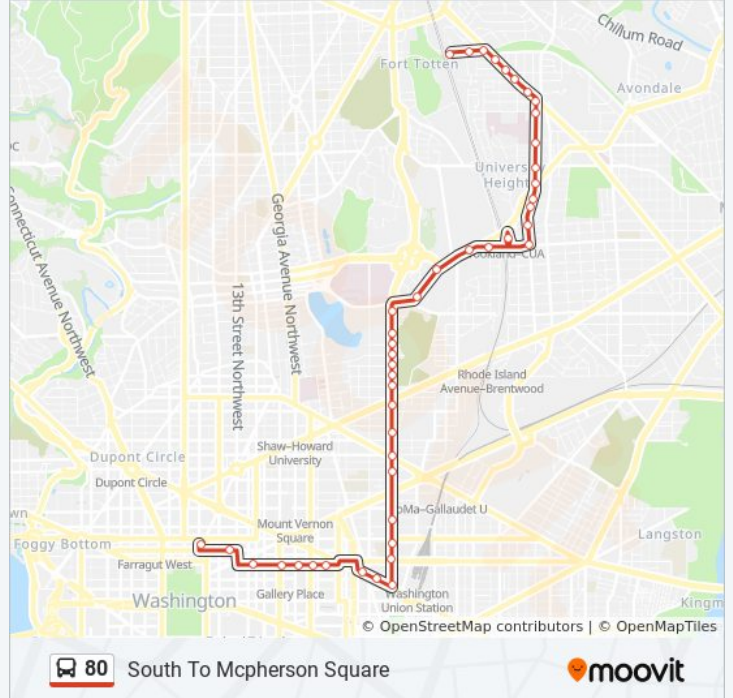

12 St Ne+Otis St NE

12 St Ne+Monroe St NE

Brookland-Cua+Bay E

Monroe St Ne+7 St NE

Michigan Av Ne+Catholic Univ

Michigan Av Ne+Irving St NE

Michigan Av Ne+Franklin St NE

N Capitol St Ne+Girard St NE

N Capitol St Ne+Douglas St NE

N Capitol St Nw+Channing St NW

N Capitol St Nw+Bryant St NE

N Capitol St Nw+Adams St NW

N Capitol St Nw+W St NW

N Capitol St Nw+V St NW

N Capitol St Nw+Rhode Island Av NW

N Capitol St Nw+Randolph Pl NW

N Capitol St Nw+Florida Av NW

N Capitol St Nw+Pierce St NW

N Capitol St Nw+K St NW

N Capitol St & H St NW Sb

North Capitol St & Massachusetts Av

Massachusetts Av Ne+G St NE

Massachusetts Ave Nw & New Jersey Ave Nw

H St Nw+5 St NW

H St Nw+6 St NW

H St Nw+7 St NW

Nw 11th St & Nw H St

I St & 13th St Nw (Stop 1)

K And 15th Streets, Nw

80 bus time schedules and route maps are available in an offline PDF at moovitapp.com. Use the [Moovit App](#) to see live bus times, train schedule or subway schedule, and step-by-step directions for all public transit in Washington, D.C. - Baltimore, MD.

Check Live Arrival Times