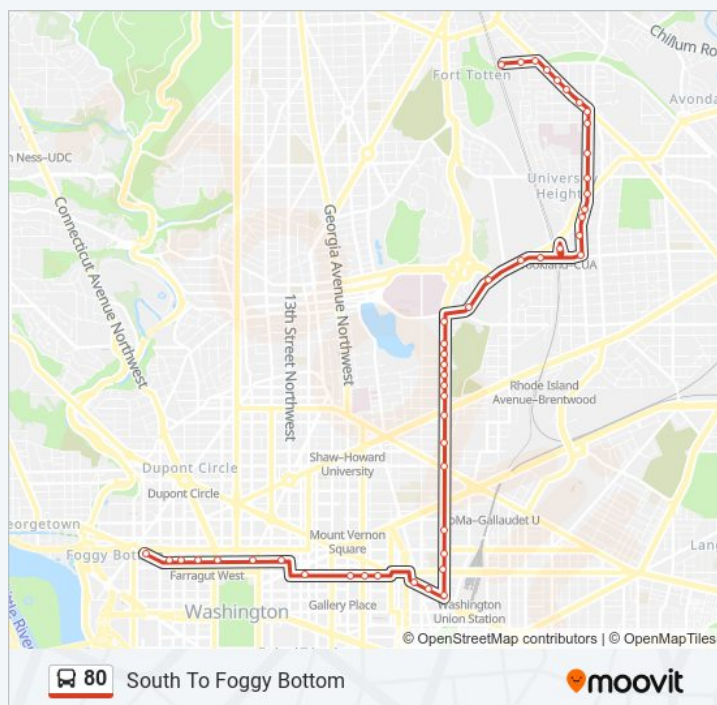

80 bus Info

Direction: South To Foggy Bottom

Stops: 48

Trip Duration: 38 min

Line Summary:

N Capitol St & H St NW Sb

North Capitol St & Massachusetts Av

Massachusetts Av Ne+G St NE