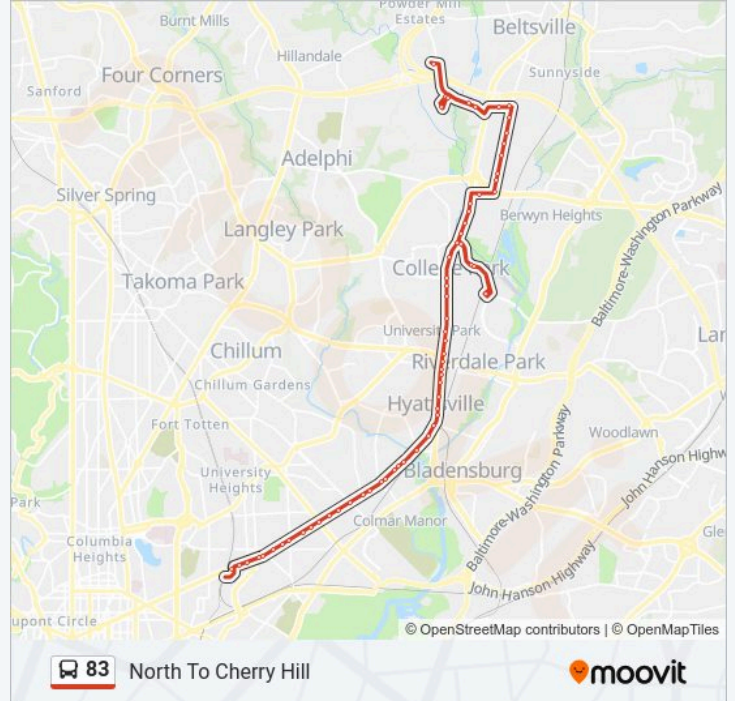

Baltimore Ave And Gallatin St

Baltimore Ave & Hamilton St

Baltimore Ave & Longfellow St

Baltimore Av+Ogelthorpe St

Baltimore Ave & Harrison Ave

Baltimore Ave & Riverdale Rd

Baltimore Ave + East West Hwy

Baltimore Av & Sheridan St

Baltimore Av & Berwyn Rd

Greenbelt Rd+48 Av

Rhode Island Av+Md 193

Rhode Island Avenue And Apache Street

Rhode Island Av+Cherokee St

Rhode Island Av+Fox St

Rhode Island Avenue And Kenesaw Street

Rhode Island Av+Hollywood Rd

Jayrose Bl+Cherry Hill Rd

**Direction: North To Mt Rainier**

15 stops

[VIEW LINE SCHEDULE](#)

Rhode Island Ave Sta & Bus Bay A

Rhode Island Av Ne+10 St NE

Rhode Island Av Ne+12 St NE

Rhode Island Av Ne+Brentwood Rd NE

**83 bus Info**

**Direction:** South To Rhode Island Av Station

**Stops:** 63

**Trip Duration:** 60 min

**Line Summary:**

Baltimore Av+Quebec St

Baltimore Avenue at Berwyn House Road

Paint Branch Pkwy & Baltimore Ave