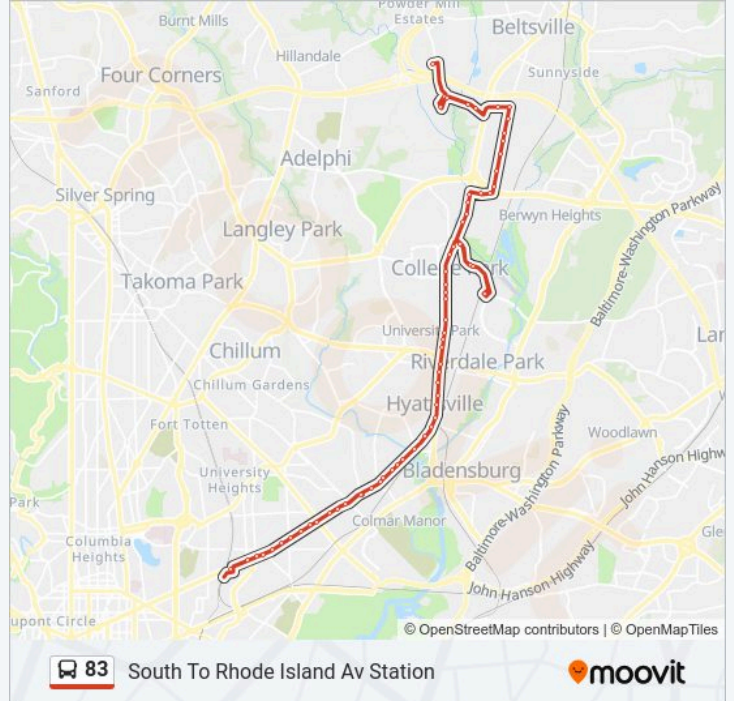

Baltimore Av+Quebec St

Baltimore Avenue at Berwyn House Road

Paint Branch Pkwy & Baltimore Ave

Campus Dr + Paint Branch Trail

College Park+Bay G

Campus Dr + Paint Branch Trail

Baltimore Ave & Campus Dr

Baltimore Ave & Rossborough Ln

Baltimore Ave & Regents Dr

Baltimore Ave & Hartwick Rd

Baltimore Ave + Guilford Rd

7100 Baltimore Av

Baltimore Ave & Queens Chapel Rd

Baltimore Av+Van Buren St

Baltimore Ave & Underwood St

Baltimore Ave & Tuckerman St

Baltimore Ave & Queensbury Rd *

Baltimore Av+Riverdale Rd

Baltimore Ave & Oglethorpe St

Baltimore Av & Longfellow St

Baltimore Ave & Jefferson St

Baltimore Ave & Gallatin St

Rhode Island Av+County Service Bldg

Rhode Island Av & 42nd Pl

Rhode Island Ave & 41st Pl

Rhode Island Ave & Wallace Rd

Rhode Island Av & Webster St

Rhode Island Ave & Volta Ave

Rhode Island Ave & Shepherd St

Rhode Island Ave & 38th Ave

Rhode Island Ave & 37th St

Rhode Island Av+34 St