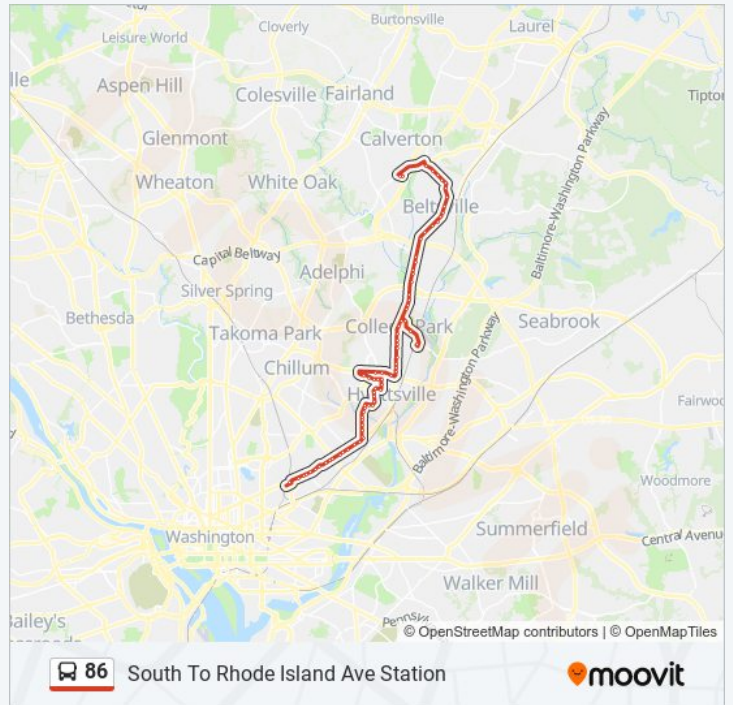

Hamilton St At 3900

40 Av+39 Av

40 Av+Jefferson St

40 Av+Longfellow St

40 Av+Madison St

40 Av+Oglethorpe St

42nd Av & Oglethorpe St

42nd Avenue at Oliver Street

East-West Hwy+43 St

Baltimore Av & Sheridan St

Baltimore Ave & Underwood St

Baltimore Ave + Van Buren St

Baltimore Ave + Amherst Rd

Baltimore Avenue at Guilford Drive

Baltimore Ave And Hartwick Rd (Inbound)

Baltimore Ave & Underwood St

**86 bus Info**

**Direction:** South To Rhode Island Ave Station

**Stops:** 79

**Trip Duration:** 79 min

**Line Summary:**

Baltimore Ave & Tuckerman St

East-West Hwy+44 Av

Oglethorpe St & 42nd Av

Oglethorpe St+40 Av

40 Av+Madison St

40 Av+Longfellow St

40 Av+Jefferson St

40 Av+Hamilton St

Hamilton St At 3900

38th Av & Hamilton St