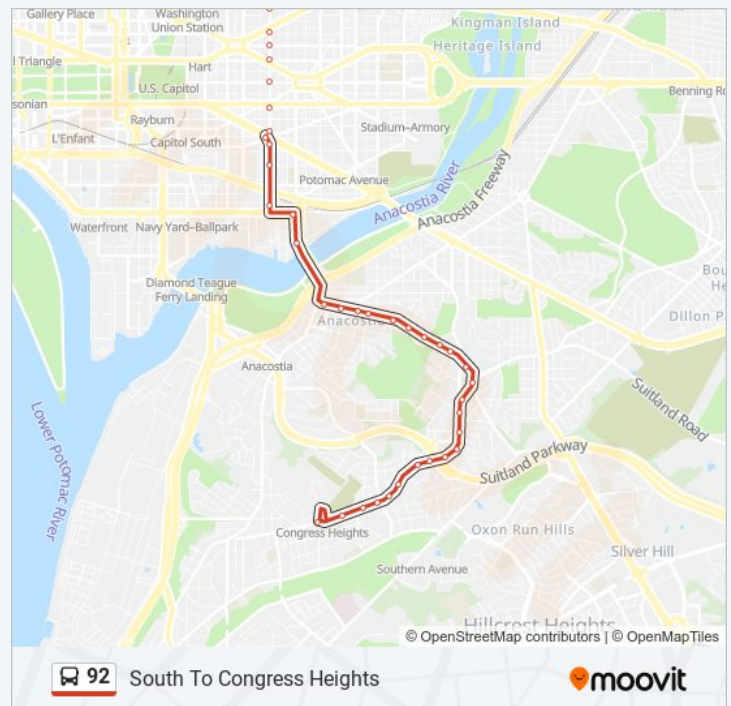

92 bus Info

Direction: South To Congress Heights

Stops: 59

Trip Duration: 57 min

Line Summary:

Se M St & Se 11th St

11th Street And O Street NE

Good Hope Rd & M L King Ave