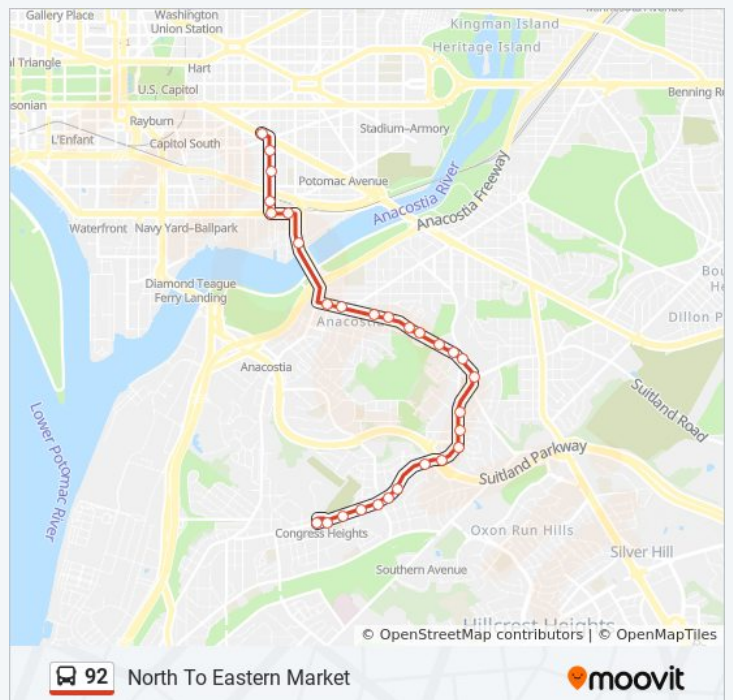

Marion Barry Av Se+22 St SE

Se Good Hope Rd & Se 18th St

Marion Barry Av Se+17 St SE

Good Hope Rd & 14th St

Marion Barry Av Se+13 St SE

11th Street And O Street NE

92 bus Time Schedule

North To Eastern Market Route Timetable:

Sunday	Not Operational
Monday	5:59 AM - 6:03 PM
Tuesday	5:59 AM - 6:03 PM
Wednesday	5:59 AM - 6:03 PM
Thursday	5:59 AM - 6:03 PM
Friday	5:59 AM - 6:03 PM
Saturday	Not Operational

92 bus Info

Direction: North To Eastern Market

Stops: 29

Trip Duration: 28 min

Line Summary:

M St & 10 Th St

M St Se+8 St SE

8 St Se+L St SE

Se 8th St & Se G St

8 St Se+E St SE

Pennsylvania Av Se+8 St SE

Direction: North To Reeves Center-14+U St NW

52 stops

[VIEW LINE SCHEDULE](#)

Congress Heights Sta & Bus Bay C

Alabama Av Se+13 St SE

Alabama Av Se+Congress St SE

Alabama Av Se+15 Pl SE