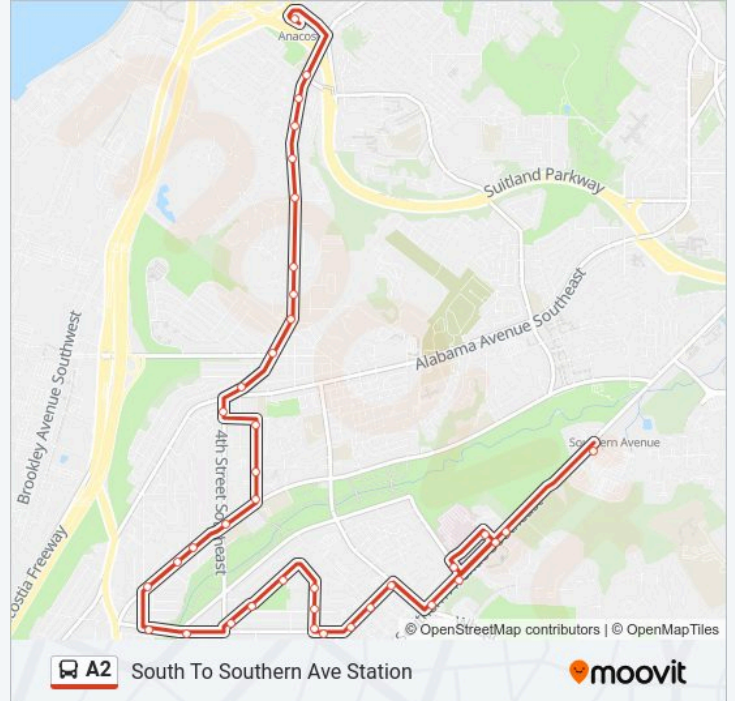

### Direction: North To Anacostia

38 stops

[VIEW LINE SCHEDULE](#)

- Southern Ave Station & Bus Bay A, B, C
- 1380 Southern Ave
- Southern Ave & United Medical Cente
- United Medical Ctr+Emergency Entr
- 13 St Se+Southern Av SE
- Southern Ave & Wheeler Rd E
- Barnaby St Se+Wheeler Rd SE
- Barnaby St Se+9 St SE
- Barnaby St Se+Atlantic St SE
- Atlantic St Se+8 St SE
- 8 St Se+Yuma St SE
- 8 St Se+Xenia St SE
- 8 St Se+Condon Ter SE
- Condon Ter Se+#600
- Condon Ter Se+#450
- Condon Ter Se+Yuma St SE
- Condon Ter Se+4 St SE
- Atlantic St Se+Valley Av SE
- Atlantic St Se+1 St SE
- Mississippi Av Se+1 St SE
- Mississippi Av Se+Wayne Pl SE

### A2 bus Info

**Direction:** South To Southern Ave Station

**Stops:** 37

**Trip Duration:** 29 min

**Line Summary:**

6 St Se+Savannah St SE

6 St Se+#3633

6 St Se+Mississippi Av SE

Mississippi Av Se+4 St SE

Mississippi Av Se+2 St SE

Mississippi Av Se+Wayne Pl SE

Mississippi Av Se+1 St SE

Atlantic St Se+1 St SE

Atlantic St Se+Livingston Rd SE

Condon Ter Se+4 St SE

Condon Ter Se+Yuma St SE

Southern Ave & Wheeler Rd E

Southern Ave & 13th St Se

United Medical Ctr+Emergency Entr

13 St Se+Southern Av SE

Southern Ave & #1380

Southern Ave Station & Bus Bay A, B, C

A2 bus time schedules and route maps are available in an offline PDF at [moovitapp.com](https://moovitapp.com). Use the Moovit App to see live bus times, train schedule or subway schedule, and step-by-step directions for all public transit in Washington, D.C. - Baltimore, MD.