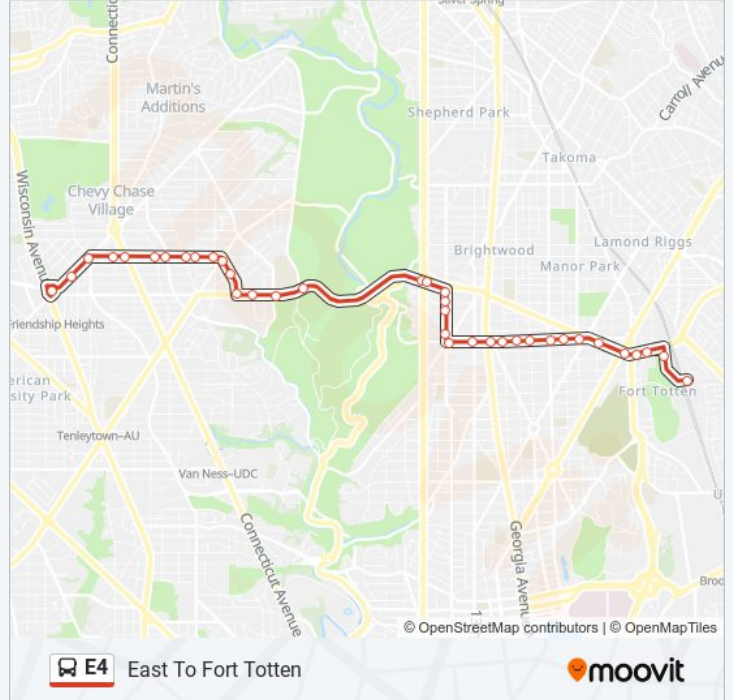

**E4 bus Info**

**Direction:** East To Fort Totten

**Stops:** 37

**Trip Duration:** 30 min

**Line Summary:**

14 St Nw+Longfellow St NW

Kennedy St Nw+14 St NW

Kennedy St Nw+13 St NW

Kennedy St Nw+Georgia Av NW

Kennedy St Nw+9 St NW

Kennedy St Nw+8 St NW

Kennedy St Nw+7 St NW

Kennedy St Nw+5 St NW

Kennedy St Nw+4 St NW

Kennedy St Nw+3 St NW

Missouri Av Nw+2 St NW

Missouri Av Nw+New Hampshire Av NW

Riggs Rd Ne+N Capitol St NE

Riggs Rd Ne+Rock Creek Church Rd NE

1 Pl Ne+Ingraham St NE

Ft Totten Station & Bus Bay E, F, G

**Direction: East To Riggs Park**

46 stops

[VIEW LINE SCHEDULE](#)

**E4 bus Info**

**Direction:** East To Riggs Park

**Stops:** 46

**Trip Duration:** 40 min

**Line Summary:**

Military Rd Nw+29 St NW

Military Rd Nw+27 St NW

Military Rd Nw+Glover Rd NW