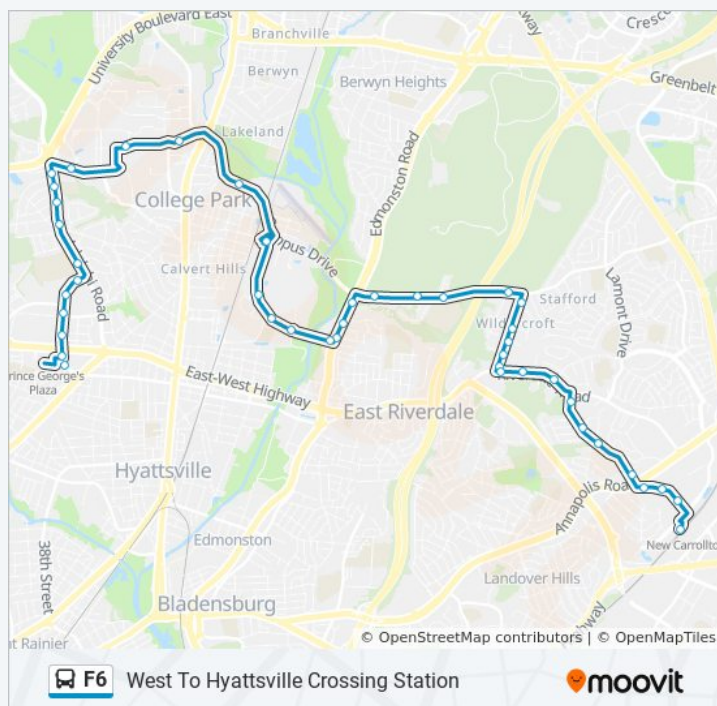

Kenilworth Ave + Sarvis Ave

Kenilworth Ave + Tennyson St

River Rd+Kenilworth Av

River Rd+Haig Dr

River Rd & Rivertech Ct

River Rd & American Institute Of Physics

College Park+Bus Bay A

**F6 bus Time Schedule**

West To Hyattsville Crossing Station Route  
Timetable:

Sunday	Not Operational
Monday	7:10 AM
Tuesday	7:10 AM
Wednesday	7:10 AM
Thursday	7:10 AM
Friday	7:10 AM
Saturday	Not Operational

**F6 bus Info**

**Direction:** West To Hyattsville Crossing Station

**Stops:** 43

**Trip Duration:** 42 min

**Line Summary:**

Campus Dr + Paint Branch Trail

Campus Dr+Regents Dr

Stadium Dr+Regents Dr

Stadium Dr+#4136 Yahentamitsi Dining Hall

Stadium Dr + Hagerstown Ln