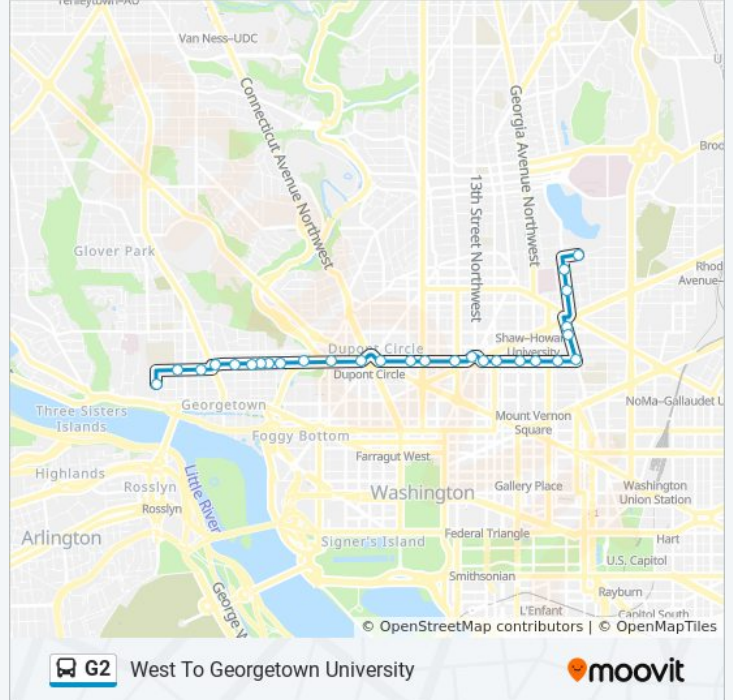

Use the Moovit App to find the closest G2 bus station near you and find out when is the next G2 bus arriving.

Direction: East To Ledroit Park-Howard University

33 stops

[VIEW LINE SCHEDULE](#)

- 37 St Nw+O St NW
- Prospect St Nw+36 St NW
- 35 St Nw+N St NW
- O St Nw+34 St NW
- Dumbarton St Nw+Wisconsin Av NW
- Dumbarton St Nw+30 St NW
- 28 St Nw+Dumbarton St NW
- 28 St Nw+P St NW
- P St Nw+26 St NW
- P St Nw+Rock Creek Pkwy NW
- P St Nw+23 St NW
- P St Nw+21 St NW
- P St Nw+20 St NW
- P St Nw+18 St NW
- P St Nw+17 St NW
- P St Nw+16 St NW
- P St Nw+15 St NW
- P St Nw+14 St NW
- P St Nw+Logan Cir NW
- Logan Cir Nw+P St NW
- P St Nw+11 St NW

Bryant St Nw+#301

Direction: West To Georgetown University

28 stops

[VIEW LINE SCHEDULE](#)

Bryant St Nw+#301

4 St Nw+W St NW

4 St Nw+U St NW

New Jersey Av Nw+Rhode Island Av NW

G2 bus Info

Direction: West To Georgetown University

Stops: 28

Trip Duration: 34 min

Line Summary:

P St Nw+22 St NW

P St Nw+Rock Creek Pkwy NW

P St Nw+27 St NW

P St Nw+28 St NW

P St Nw+29 St NW

P St Nw+30 St NW

P St Nw+31 St NW

P St Nw+Wisconsin Av NW

P St Nw+33 St NW

P St Nw+35 St NW

37 St Nw+0 St NW