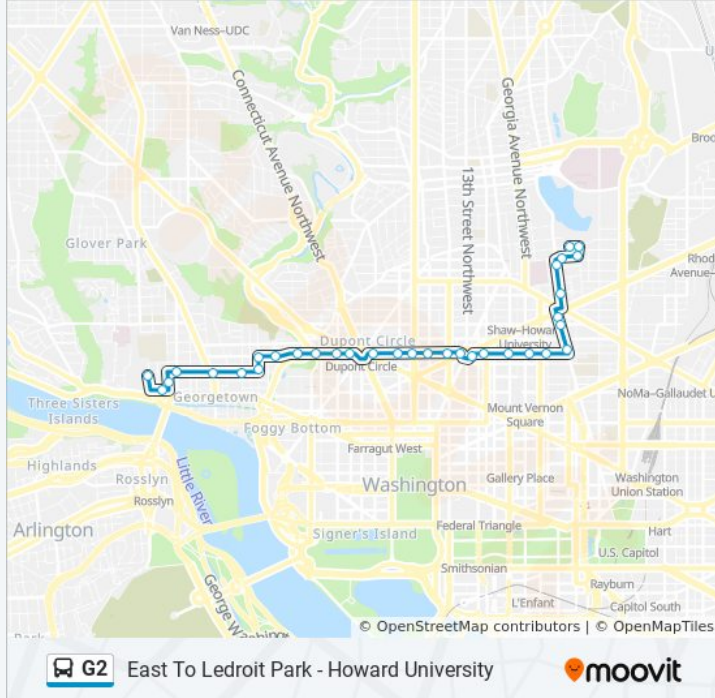

Use the Moovit App to find the closest G2 bus station near you and find out when is the next G2 bus arriving.

Direction: East To Ledroit Park-Howard University

33 stops

[VIEW LINE SCHEDULE](#)

- 37 St Nw+O St NW
- Prospect St Nw+36 St NW
- 35 St Nw+N St NW
- O St Nw+34 St NW
- Dumbarton St Nw+Wisconsin Av NW
- Dumbarton St Nw+30 St NW
- 28 St Nw+Dumbarton St NW
- 28 St Nw+P St NW
- P St Nw+26 St NW
- P St Nw+Rock Creek Pkwy NW
- P St Nw+23 St NW
- P St Nw+21 St NW
- P St Nw+20 St NW
- P St Nw+18 St NW
- P St Nw+17 St NW
- P St Nw+16 St NW
- P St Nw+15 St NW
- P St Nw+14 St NW
- P St Nw+Logan Cir NW
- Logan Cir Nw+P St NW
- P St Nw+11 St NW

G2 bus Info

Direction: East To Ledroit Park-Howard University

Stops: 33

Trip Duration: 35 min

Line Summary:

P St Nw+9 St NW

P St Nw+7 St NW

P St Nw+5 St NW

New Jersey Av Nw+P St NW

New Jersey Av Nw+R St NW

New Jersey Av Nw+Rhode Island Av NW

4 St Nw+T St NW

4 St Nw+V St NW

W St Nw+4 St NW

W St Nw+2 St NW

2 St Nw+Bryant St NW

Bryant St Nw+#301

Direction: West To Georgetown University

28 stops

[VIEW LINE SCHEDULE](#)

Bryant St Nw+#301

4 St Nw+W St NW

4 St Nw+U St NW

New Jersey Av Nw+Rhode Island Av NW