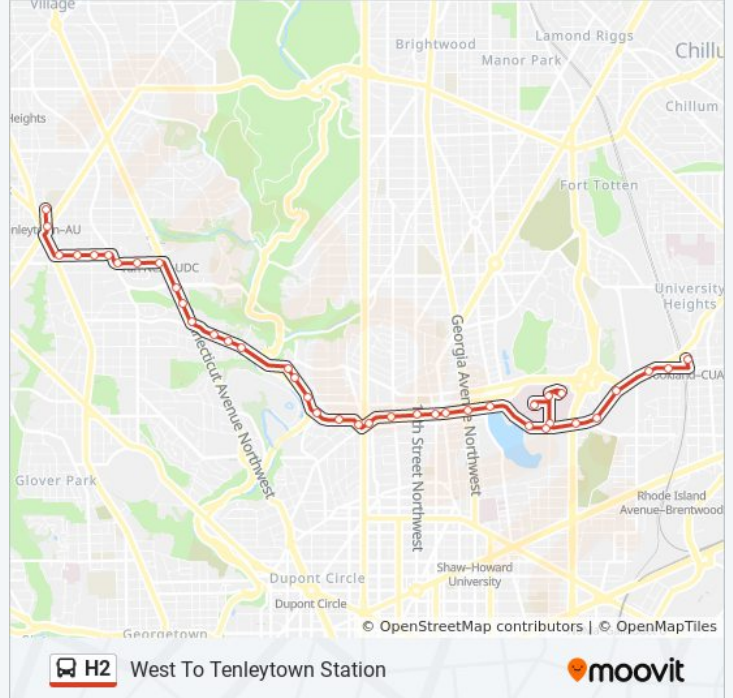

Columbia Rd Nw+Sherman Av NW

Columbia Rd Nw+11 St NW

Columbia Rd Nw+13 St NW

NW Columbia Rd & NW 14th St

Columbia Rd Nw+16 St NW

Harvard St Nw+Argonne Pl NW

Harvard St Nw+#1650

Harvard St Nw+Adams Mill Rd NW

Adams Mill Rd Nw+Irving St NW

Adams Mill Rd Nw+Walbridge Pl NW

Adams Mill Rd Nw+Klinge Rd NW

Porter St Nw+#2501

Porter St Nw+#2723

Connecticut Av Nw+Porter St NW

Connecticut Av Nw+Sedgwick St NW

Connecticut Av Nw+Tilden St NW

Van Ness St Nw+Connecticut Av NW

Van Ness St Nw+Udc Bldg #41

Van Ness St Nw+Reno Rd NW

Veazey St Nw+Reno Rd NW

Veazey St Nw+37 St NW

Veazey St Nw+38 St NW

Veazey St Nw+39 St NW

Fort Dr Nw+Nebraska Av NW

Fort Dr Nw+Albemarle St NW

H2 bus time schedules and route maps are available in an offline PDF at [moovitapp.com](https://moovitapp.com). Use the [Moovit App](#) to see live bus times, train schedule or subway schedule, and step-by-step directions for all public transit in Washington, D.C. - Baltimore, MD.