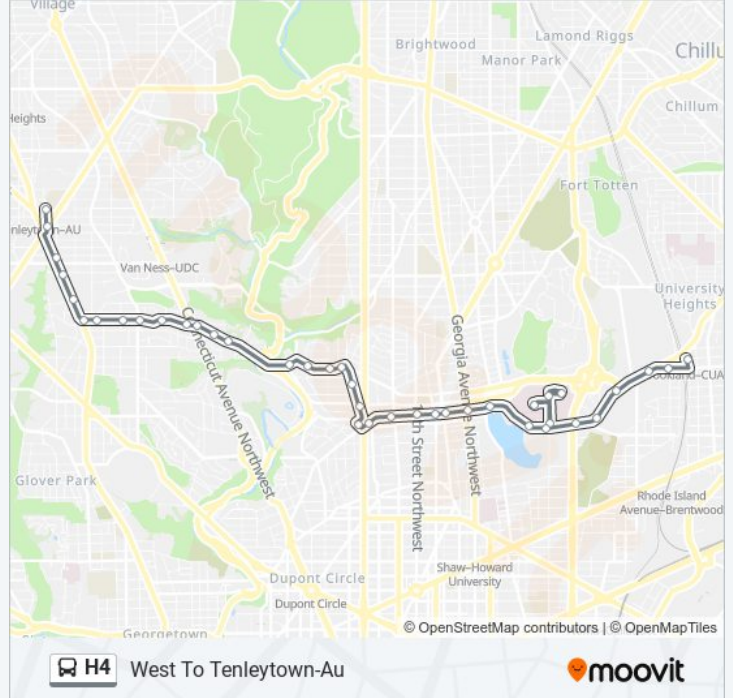

H4 bus Info

Direction: West To Tenleytown-Au

Stops: 40

Trip Duration: 38 min

Line Summary:

Michigan Av Nw+Childrens Medical Ctr

Columbia Rd Nw+Warder St NW

Columbia Rd Nw+Georgia Av NW

Columbia Rd Nw+Sherman Av NW

Columbia Rd Nw+11 St NW

Columbia Rd Nw+13 St NW

NW Columbia Rd & NW 14th St

Columbia Rd Nw+16 St NW

Harvard St Nw+Argonne Pl NW

Nw Mt Pleasant St & Nw Irving St

Mt Pleasant St Nw+Lamont St NW

Porter St Nw+#3055

Porter St Nw+34 St NW

Porter St Nw+35 St NW

Porter St Nw+Idaho Av NW

Porter St Nw+Wisconsin Av NW

Wisconsin Av Nw+Rodman St NW

Wisconsin Av Nw+Upton St NW

Wisconsin Av Nw+Veazey St NW

Fort Dr Nw+Nebraska Av NW

Fort Dr Nw+Albemarle St NW

H4 bus time schedules and route maps are available in an offline PDF at moovitapp.com. Use the [Moovit App](#) to see live bus times, train schedule or subway schedule, and step-by-step directions for all public transit in Washington, D.C. - Baltimore, MD.