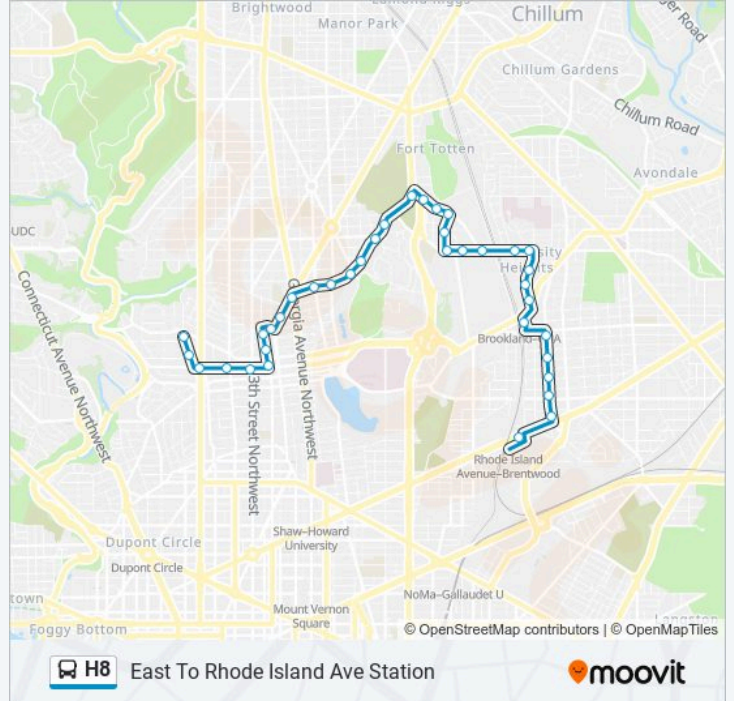

East To Rhode Island Ave Station

Get The App

The H8 bus line (East To Rhode Island Ave Station) has 2 routes. For regular weekdays, their operation hours are:
 (1) East To Rhode Island Ave Station: 5:12 AM - 11:45 PM (2) West To Mount Pleasant: 5:00 AM - 11:38 PM
 Use the Moovit App to find the closest H8 bus station near you and find out when is the next H8 bus arriving.

H8 bus Info

Direction: East To Rhode Island Ave Station

Stops: 37

Trip Duration: 42 min

Line Summary:

2 St Ne+Varnum St NE
 Taylor St Ne+2 St NE
 Taylor St Ne+Harewood Rd NE
 Taylor St Ne+Hawaii Av NE
 Taylor St Ne+8 St NE
 Taylor St Ne+9 St NE
 10 St Ne+Randolph St NE
 10 St Ne+Perry Pl NE
 10 St Ne+Michigan Av NE
 Brookland Station & Bus Bay B
 12 St Ne+Monroe St NE
 12 St Ne+Jackson St NE
 12 St Ne+Hamlin St NE
 12 St Ne+Franklin St NE
 12 St Ne+Douglas St NE
 Rhode Island Ave Sta & Bus Bay A

Direction: West To Mount Pleasant

39 stops
[VIEW LINE SCHEDULE](#)

Rhode Island Ave Sta & Bus Bay A
 Rhode Island Av Ne+10 St NE
 12 St Ne+Evarts St NE
 12 St Ne+Franklin St NE
 12 St Ne+Hamlin St NE
 12 St Ne+Jackson St NE
 12 St Ne+Kearney St NE
 12 St Ne+Monroe St NE
 Brookland Station & Bus Bay B
 10 St Ne+Michigan Av NE
 10 St Ne+Perry Pl NE
 10 St Ne+Randolph St NE
 10 St Ne+Sigsbee Pl NE

H8 bus Info

Direction: West To Mount Pleasant
Stops: 39
Trip Duration: 41 min
Line Summary:

Taylor St Ne+9 St NE

Taylor St Ne+8 St NE

Taylor St Ne+Hawaii Av NE

Taylor St Ne+The Heights Ctr

Taylor St Ne+Harewood Rd NE