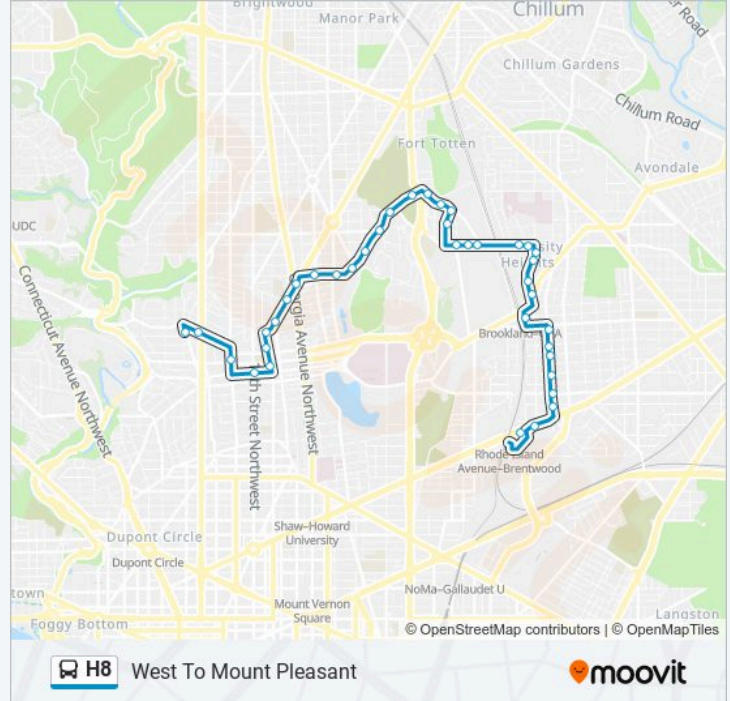

H8 bus Info

Direction: East To Rhode Island Ave Station

Stops: 37

Trip Duration: 42 min

Line Summary:

2 St Ne+Varnum St NE
 Taylor St Ne+2 St NE
 Taylor St Ne+Harewood Rd NE
 Taylor St Ne+Hawaii Av NE
 Taylor St Ne+8 St NE
 Taylor St Ne+9 St NE
 10 St Ne+Randolph St NE
 10 St Ne+Perry Pl NE
 10 St Ne+Michigan Av NE
 Brookland Station & Bus Bay B
 12 St Ne+Monroe St NE
 12 St Ne+Jackson St NE
 12 St Ne+Hamlin St NE
 12 St Ne+Franklin St NE
 12 St Ne+Douglas St NE
 Rhode Island Ave Sta & Bus Bay A

Direction: West To Mount Pleasant

39 stops
[VIEW LINE SCHEDULE](#)

Rhode Island Ave Sta & Bus Bay A
 Rhode Island Av Ne+10 St NE
 12 St Ne+Evarts St NE
 12 St Ne+Franklin St NE
 12 St Ne+Hamlin St NE
 12 St Ne+Jackson St NE
 12 St Ne+Kearney St NE
 12 St Ne+Monroe St NE
 Brookland Station & Bus Bay B
 10 St Ne+Michigan Av NE
 10 St Ne+Perry Pl NE
 10 St Ne+Randolph St NE
 10 St Ne+Sigsbee Pl NE

H8 bus Info

Direction: West To Mount Pleasant
Stops: 39
Trip Duration: 41 min
Line Summary:

Taylor St Ne+9 St NE

Taylor St Ne+8 St NE

Taylor St Ne+Hawaii Av NE

Taylor St Ne+The Heights Ctr

Taylor St Ne+Harewood Rd NE

11 St Nw+Irving St NW

Columbia Rd Nw+13 St NW

14 St Nw+Irving St NW

Park Rd Nw+16 St NW

Mt Pleasant St Nw+17 St NW

H8 bus time schedules and route maps are available in an offline PDF at moovitapp.com. Use the Moovit App to see live bus times, train schedule or subway schedule, and step-by-step directions for all public transit in Washington, D.C. - Baltimore, MD.