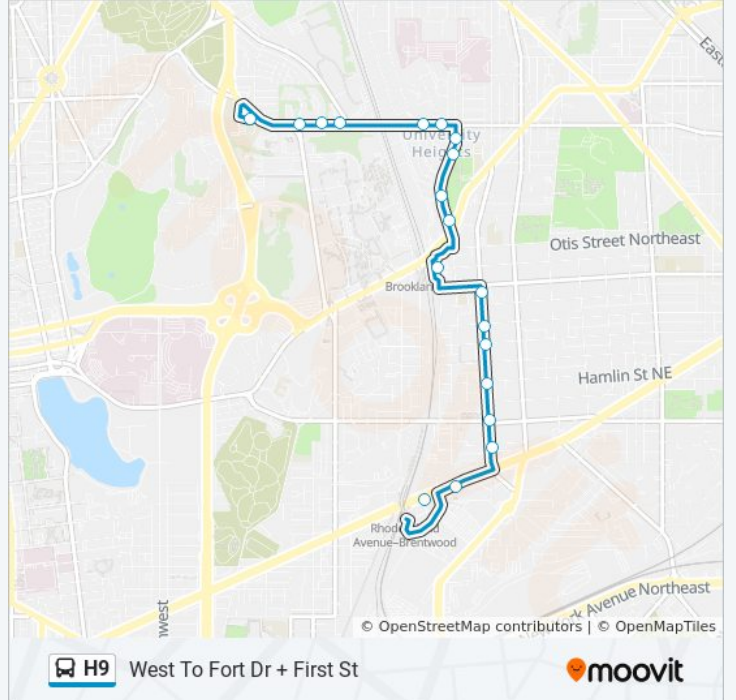

Direction: West To Fort Dr + First St

19 stops

[VIEW LINE SCHEDULE](#)

Rhode Island Ave Sta & Bus Bay A

Rhode Island Av Ne+10 St NE

12 St Ne+Evarts St NE

12 St Ne+Franklin St NE

12 St Ne+Hamlin St NE

12 St Ne+Jackson St NE

12 St Ne+Kearney St NE

12 St Ne+Monroe St NE

Brookland Station & Bus Bay B

10 St Ne+Michigan Av NE

10 St Ne+Perry Pl NE

10 St Ne+Randolph St NE

10 St Ne+Sigsbee Pl NE

Taylor St Ne+9 St NE

Taylor St Ne+8 St NE

Taylor St Ne+Hawaii Av NE

Taylor St Ne+The Heights Ctr

Taylor St Ne+Harewood Rd NE

Carroll Hs Rdwy+Front Of School

H9 bus Time Schedule

West To Fort Dr + First St Route Timetable:

Stops: 19

Trip Duration: 20 min

Line Summary:

H9 bus time schedules and route maps are available in an offline PDF at moovitapp.com. Use the [Moovit App](#) to see live bus times, train schedule or subway schedule, and step-by-step directions for all public transit in Washington, D.C. - Baltimore, MD.