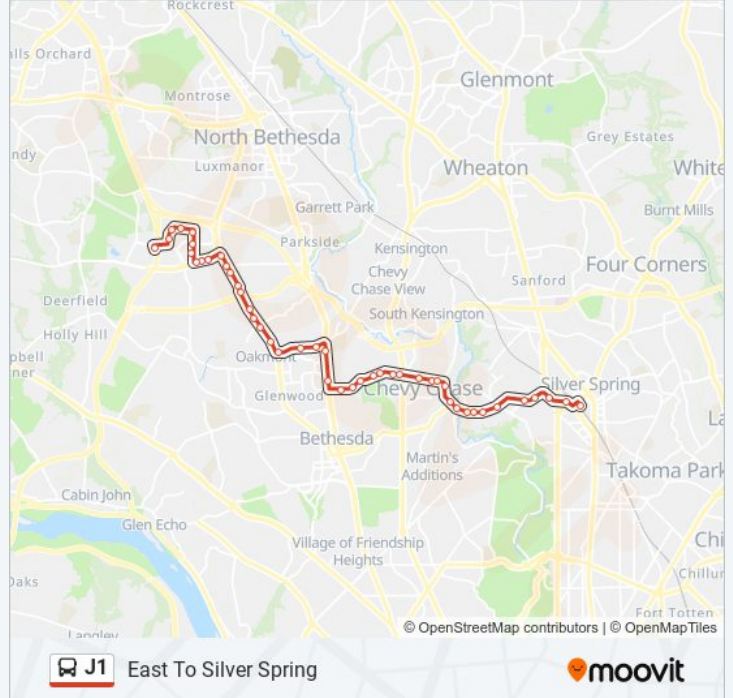

Jones Bridge Rd+Montgomery Av

Jones Bridge Rd+Brierly Ct

Jones Bridge Rd+Jones Bridge Ct

Jones Mill Rd+Coquelin Ter

Jones Mill Rd+Farmington Dr

East-West Hwy & Beach Dr

East-West Hwy & Larry Pl

East-West Hwy & Coleston Dr

East-West Hwy & Ellingson Dr

East-West Hwy & Grubb Rd

East West Hwy & Washington Ave

East West Hwy & Rosemary Hills Dr

East-West Hwy & Summit Hills Apt #1

East-West Hwy & East Falkland La

Silver Spring+Bay 102

**Direction: West To Montgomery Mall Via Jones Bridge Rd**

48 stops

[VIEW LINE SCHEDULE](#)

Silver Spring+Bay 102

East West Hwy & Colesville Rd

East West Hwy & Falklands La

**J1 bus Time Schedule**

West To Montgomery Mall Via Jones Bridge Rd  
Route Timetable:

### J1 bus Info

**Direction:** West To Montgomery Mall Via Jones Bridge Rd

**Stops:** 48

**Trip Duration:** 34 min

**Line Summary:**

Old Georgetown Rd & Cheshire Dr

Democracy Bl+Old Georgetown Rd

Democracy Bl+Davis Library