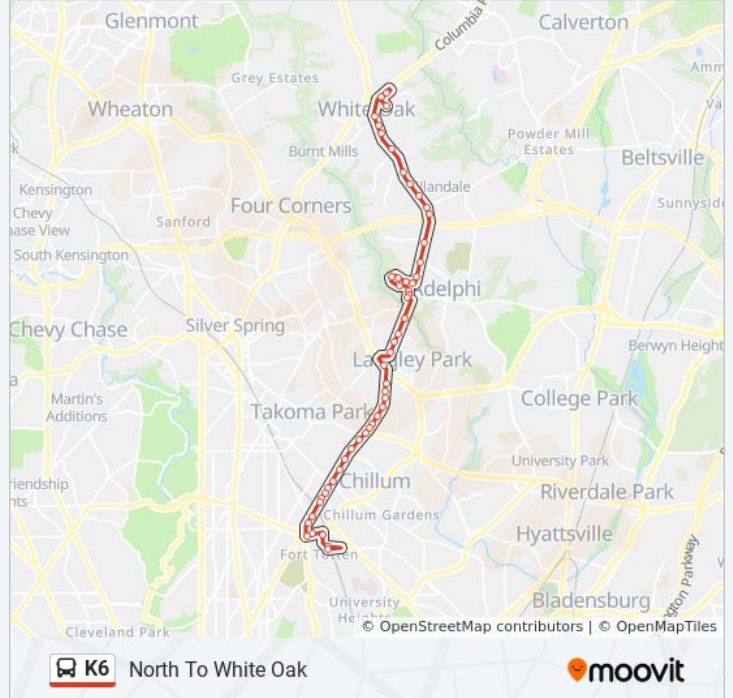

K6 bus Info

Direction: North To White Oak

Stops: 56

Trip Duration: 46 min

Line Summary:

New Hampshire Av & Kingwood Dr
New Hampshire Av & Holton La
Takoma Langley Crossroads Transit Center + Bus Bay A
New Hampshire Ave & Merrimac Dr
New Hampshire Ave & #8229
New Hampshire Av & Quebec St
New Hampshire Av+Ruatan St
Southampton Dr & Ames Rd
Southampton Dr & @201
Southampton Dr & @377
Southampton Dr & Beacon Rd
Northampton Dr & Colony Rd
Northampton Dr & Beacon Rd
Northampton Dr & Beacon Rd
Northampton Dr & Avenel Rd
New Hampshire Ave & Fox St
New Hampshire Avenue And Adelphi Road
New Hampshire Av & Oakview Dr
New Hampshire Av & Elton Rd
New Hampshire Av+Powder Mill Rd
New Hampshire Ave & Overlook Dr
New Hampshire Ave & Hillandale Center
New Hampshire Av+Chalmers Rd
New Hampshire Ave & Mahan Rd
New Hampshire Ave & Northwest Dr
Lockwood Dr & New Hampshire Ave
New Hampshire Ave & Lockwood Dr
Stewart La & Old Columbia Pi
Stewart La & Montgomery White Oak A
Stewart La & April La
Lockwood Dr & December Dr
Lockwood Dr & Heather Hollow Cir

Lockwood Dr & White Oak Park Apts

Lockwood Dr & White Oak S/C

Direction: South To Fort Totten

47 stops

[VIEW LINE SCHEDULE](#)

Lockwood Dr & White Oak S/C

Lockwood Dr & New Hampshire Ave

New Hampshire Av & Lockwood Dr

New Hampshire Av+Northwest Dr

New Hampshire Av & Schindler Dr

New Hampshire Av+Ruppert Rd

New Hampshire Ave & Chalmers Rd

New Hampshire Av & Overlook Dr

New Hampshire Av & Powder Mill Rd

New Hampshire Av+Elton Rd

Southampton Dr & @306

Southampton Dr & Ames Rd

New Hampshire Av+Ruatan St

New Hampshire Av & Quebec St

New Hampshire Ave & #8236

New Hampshire Avenue & Merrimac St .

New Hampshire Ave & University Blvd

New Hampshire Ave & Kirklynn Ave