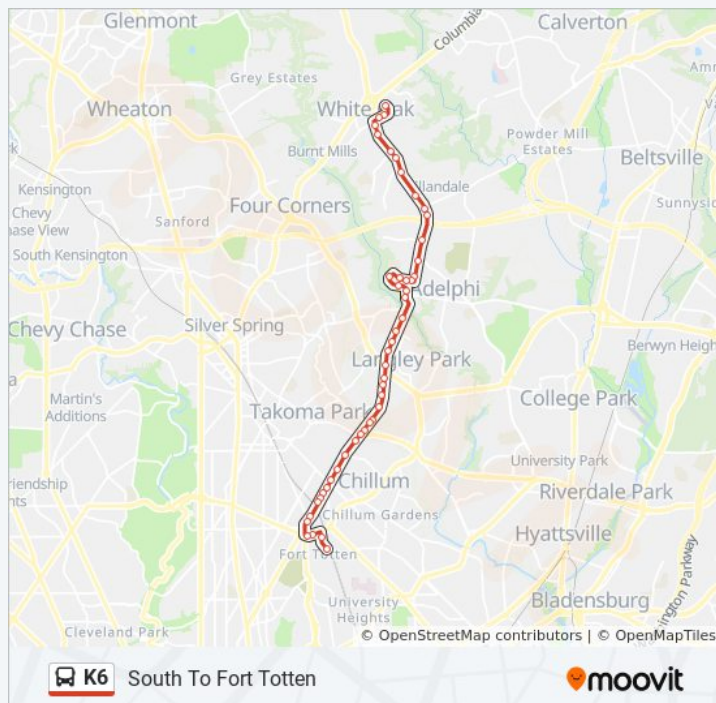

New Hampshire Av+Northwest Dr

New Hampshire Av & Schindler Dr

New Hampshire Av+Ruppert Rd

New Hampshire Ave & Chalmers Rd

New Hampshire Av & Overlook Dr

New Hampshire Av & Powder Mill Rd

New Hampshire Av+Elton Rd

Southampton Dr & @306

Southampton Dr & Ames Rd

New Hampshire Av+Ruatan St

New Hampshire Av & Quebec St

New Hampshire Ave & #8236

New Hampshire Avenue & Merrimac St .

New Hampshire Ave & University Blvd

New Hampshire Ave & Kirklynn Ave

New Hampshire Av & Holton La

K6 bus Time Schedule

South To Fort Totten Route Timetable:

Sunday	12:18 AM - 11:46 PM
Monday	12:16 AM - 11:47 PM
Tuesday	12:17 AM - 11:47 PM
Wednesday	12:17 AM - 11:47 PM
Thursday	12:17 AM - 11:47 PM
Friday	12:17 AM - 11:47 PM
Saturday	12:17 AM - 11:48 PM

K6 bus Info

Direction: South To Fort Totten

Stops: 47

Trip Duration: 34 min

Line Summary:

New Hampshire Av & Merwood Dr

New Hampshire Ave & Glenside Dr

New Hampshire Av+Linden Av