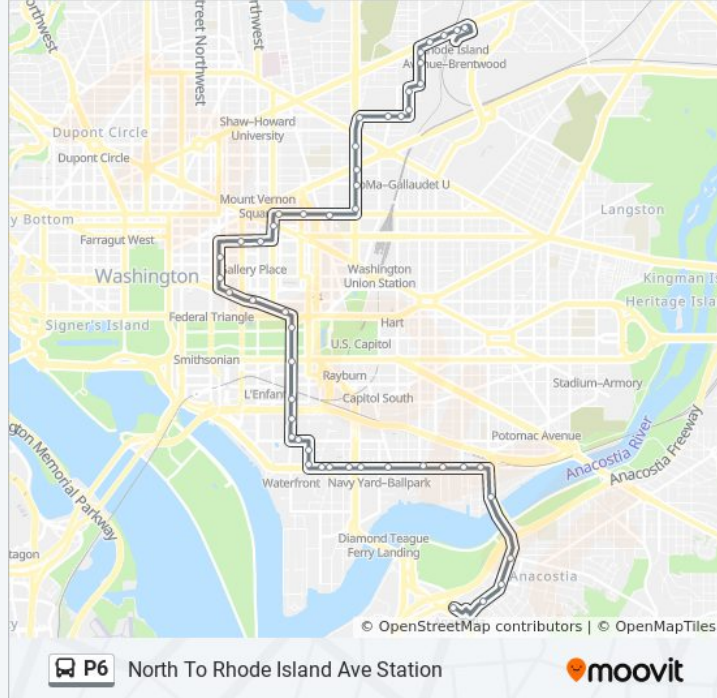

4 St Nw+Madison Dr NW

### P6 bus Info

**Direction:** North To Rhode Island Ave Station

**Stops:** 48

**Trip Duration:** 57 min

**Line Summary:**

Pennsylvania Ave Between 4th & 6th St NW  
(Canadian Embassy)

Pennsylvania Ave Nw & 7th St Nw

3 St Ne+Seaton PI NE

4 St Ne+T St NE

4 St Ne+V St NE

4 St Ne+W St NE

Rhode Island Av Ne+5 St NE

Rhode Island Av Ne+#617

Rhode Island Av Ne+8 PI NE

Rhode Island Ave Sta & Bus Bay A

**Direction: South To Anacostia**

40 stops

[VIEW LINE SCHEDULE](#)

Rhode Island Ave Sta & Bus Bay A

Rhode Island Av Ne+8 PI NE

**P6 bus Time Schedule**

South To Anacostia Route Timetable:

Sunday	6:20 AM - 11:45 PM
Monday	5:00 AM - 11:50 PM
Tuesday	5:00 AM - 11:50 PM
Wednesday	5:00 AM - 11:50 PM