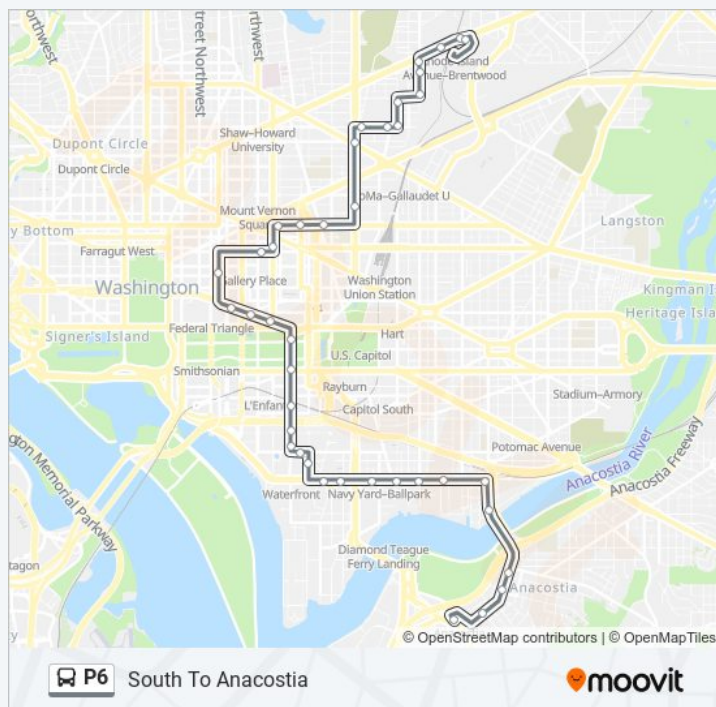

4 St Nw+Madison Dr NW

### P6 bus Info

**Direction:** North To Rhode Island Ave Station

**Stops:** 48

**Trip Duration:** 57 min

**Line Summary:**

Pennsylvania Ave Between 4th & 6th St NW  
(Canadian Embassy)

Pennsylvania Ave Nw & 7th St Nw

I St Sw+Wesley PI SW

3 St Sw+L St SW

Sw M St & Sw Delaware Av

Sw M St & Sw Howison PI

M St Se & Half St Se

M St SE & Between Nj Ave SE & 1st S

Se M St & Se 4th St

M St Se+7 St SE

### P6 bus Info

**Direction:** South To Anacostia

**Stops:** 40

**Trip Duration:** 60 min

**Line Summary:**

11th Street And O Street NE

Martin Luther King Jr Ave And U Street SE

M L King Ave Se & W St Se