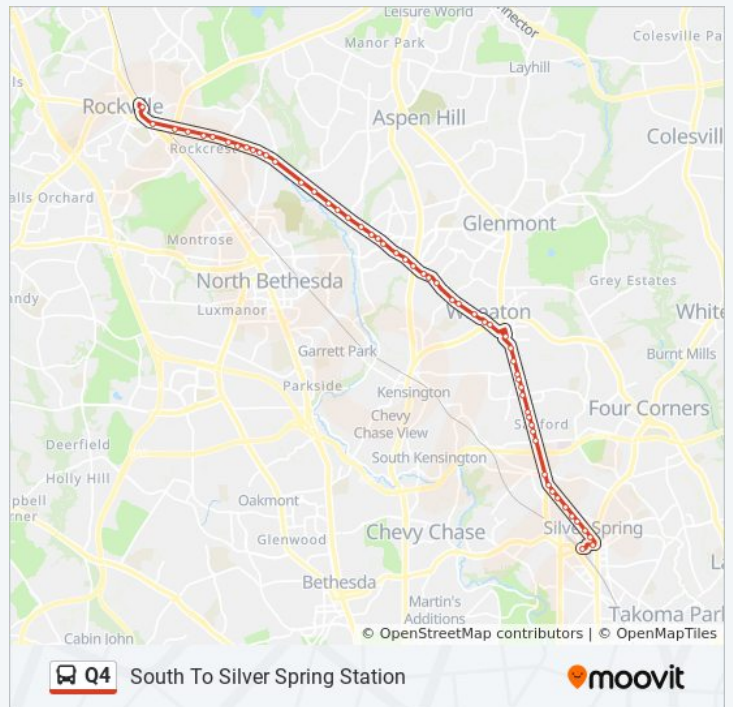

Q4 bus Time Schedule

South To Silver Spring Station Route Timetable:

Sunday	5:50 AM - 6:00 PM
Monday	4:35 AM - 6:25 PM
Tuesday	4:35 AM - 6:25 PM
Wednesday	4:35 AM - 6:25 PM
Thursday	4:35 AM - 6:25 PM
Friday	4:35 AM - 6:25 PM
Saturday	4:45 AM - 8:00 PM

Q4 bus Info

Direction: South To Silver Spring Station

Stops: 56

Trip Duration: 45 min

Line Summary:

Veirs Mill Rd+College View Dr
W University Bv & Veirs Mill Rd
Veirs Mill Rd & W University Bv
Wheaton+Bus Bay A
Georgia Av+Veirs Mill Rd
Georgia Av & Windham La
Georgia Av+Plyers Mill Rd
Georgia Av+Predella Dr
Georgia Av+Evans Dr
Georgia Av+Dennis Av
Georgia Av+Dexter Av
Georgia Av+Hildarose Dr
Georgia Av+Belvedere Bl
Georgia Av+Americana Finnmark
Georgia Av+Forest Glen Rd
Georgia Av+Seminary Rd
Georgia Av+Luzerne Av
Georgia Av+Grace Church Rd
Georgia Av+Highland Dr
Georgia Av+Noyes Dr
Georgia Av+Ballard St
Georgia Av+Spring St
Georgia Av+Cameron St
Georgia Av+Colesville Rd
Silver Spring Station & Bus Bay E&F
Silver Spring+Bus Bay 218