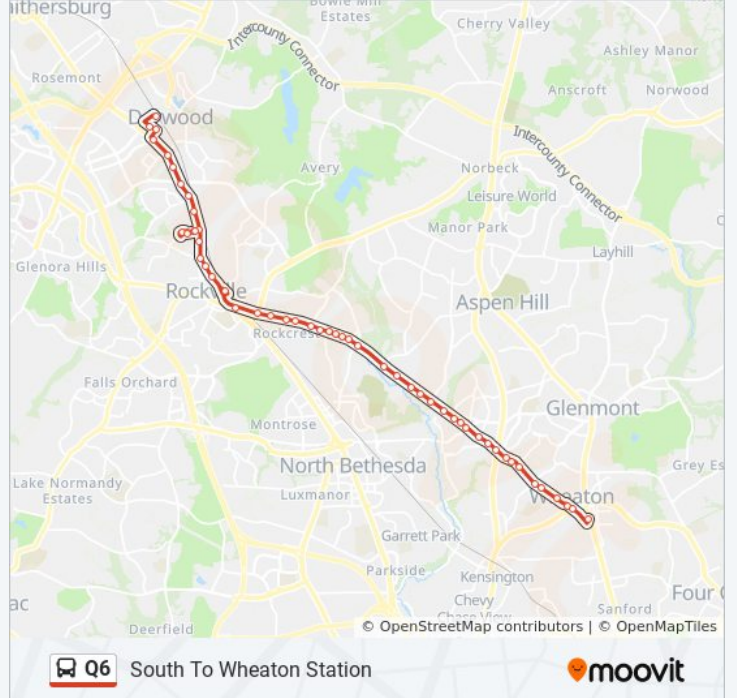

Veirs Mill Rd+#1902

Veirs Mill Rd+Nimitz Av

Veirs Mill Rd+Okinawa Av

Veirs Mill Rd+Broadwood Dr

Veirs Mill Rd+Clagett Dr

Veirs Mill Rd+Edmonston Dr

Veirs Mill Rd+Woodburn Rd

Veirs Mill Rd+1 St

Q6 bus Time Schedule

South To Wheaton Station Route Timetable:

Sunday	8:33 AM - 4:30 PM
Monday	5:06 AM - 6:40 PM
Tuesday	5:06 AM - 6:40 PM
Wednesday	5:06 AM - 6:40 PM
Thursday	5:06 AM - 6:40 PM
Friday	5:06 AM - 6:40 PM
Saturday	6:58 AM - 6:27 PM

Q6 bus Info

Direction: South To Wheaton Station

Stops: 53

Trip Duration: 48 min

Line Summary:

Hungerford Dr & Frederick Av
Hungerford Dr+N Washington St
Hungerford Dr+#451
Hungerford Dr+Beall Av
Rockville+Bus Bay D
Veirs Mill Rd+Dodge St
Veirs Mill Rd+1 St
Veirs Mill Rd+Woodburn Rd
Veirs Mill Rd+Edmonston Dr
Veirs Mill Rd+Clagett Dr
Veirs Mill Rd+Broadwood Dr
Veirs Mill Rd & Okinawa Av
Veirs Mill Rd+Midway Av
Veirs Mill Rd+#1907
Veirs Mill Rd+Atlantic Av
Veirs Mill Rd+Meadowhall Dr
Veirs Mill Rd & Twinbrook Pw
Veirs Mill Rd+Aspen Hill Rd
Veirs Mill Rd+Parklawn Cemetary
Veirs Mill Rd+#12704
Veirs Mill Rd+Robindale Dr
Veirs Mill Rd+Gaynor Rd
Veirs Mill Rd+Edgebrook Rd
Veirs Mill Rd+Havard St
Veirs Mill Rd & Gridley Rd
Randolph Rd & Veirs Mill Rd
Veirs Mill Rd & Bushey Dr
Veirs Mill Rd & Ferrara Av
Veirs Mill Rd & Connecticut Av
Veirs Mill Rd & Centerhill St
Veirs Mill Rd & Gail St
Veirs Mill Rd+Claridge Rd
Veirs Mill Rd & Newport Mill Rd

Veirs Mill Rd & Norris Dr

Veirs Mill Rd+College View Dr

W University Bv & Veirs Mill Rd

Veirs Mill Rd & W University Bv

Wheaton+Bus Bay A

Q6 bus time schedules and route maps are available in an offline PDF at moovitapp.com. Use the [Moovit App](#) to see live bus times, train schedule or subway schedule, and step-by-step directions for all public transit in Washington, D.C. - Baltimore, MD.