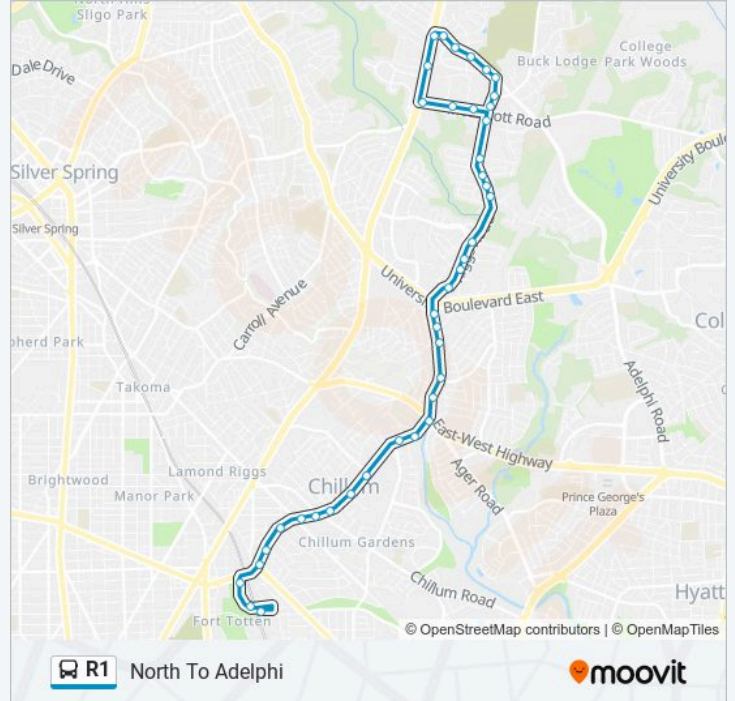

### R1 bus Info

**Direction:** North To Adelphi

**Stops:** 40

**Trip Duration:** 36 min

**Line Summary:**

Riggs Rd+Lebanon St

Riggs Rd+Merrimac Dr

Riggs Rd+Cool Spring Rd

Riggs Rd+Quebec St

Riggs Rd+Ruatan St

Riggs Rd+Saranac St

Riggs Rd+Apache St

Metzerott Road And Riggs Road

Metzerott Road at Presidential Towers

Metzerott Rd And New Hampshire Ave  
(Outbound)

New Hampshire Ave & Fox St

New Hampshire Avenue And Adelphi Road

Adelphi Rd+Sierra St

Adelphi Rd+19 Av

Adelphi Rd+Fox St

Adelphi Rd+Erie St

Adelphi Rd+Edwards Wy

Edwards Wy+Riggs Rd

Riggs Rd+Edwards Wy

**Direction: South To Fort Totten**

41 stops

[VIEW LINE SCHEDULE](#)

Metzerott Road And Riggs Road

Metzerott Road at Presidential Towers

Metzerott Rd And New Hampshire Ave  
(Outbound)

New Hampshire Ave & Fox St