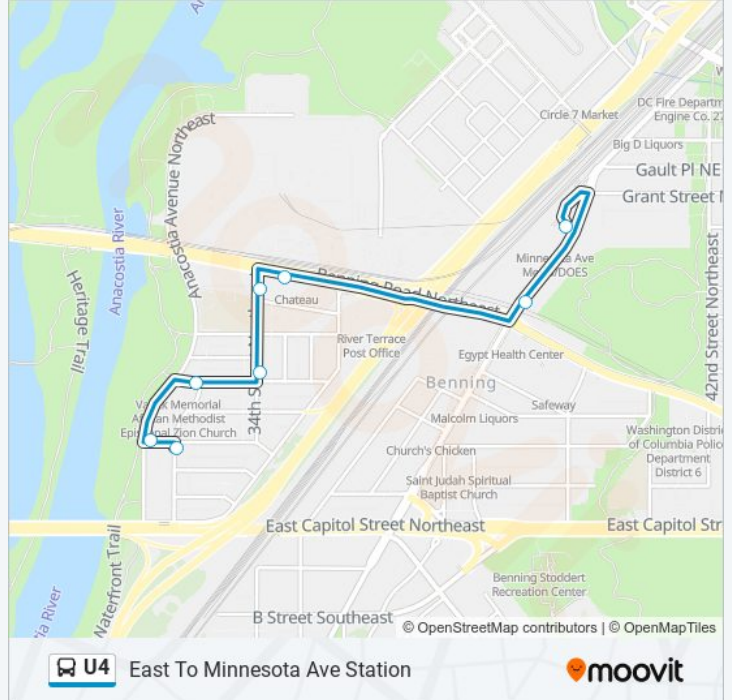

East To Minnesota Ave Station

Get The App

The U4 bus line (East To Minnesota Ave Station) has 4 routes. For regular weekdays, their operation hours are:
(1) East To Minnesota Ave Station: 12:20 AM - 11:50 PM(2) East To Sheriff Rd: 12:00 AM - 11:30 PM(3) West To Minnesota Ave: 4:48 AM(4) West To River Terrace: 12:07 AM - 11:37 PM

Use the Moovit App to find the closest U4 bus station near you and find out when is the next U4 bus arriving.

Direction: East To Minnesota Ave Station

8 stops

[VIEW LINE SCHEDULE](#)

33 St Ne+Blaine St NE

East To Minnesota Ave Station Route Timetable:

Sunday	6:48 AM - 11:18 PM
Monday	5:19 AM - 11:50 PM
Tuesday	12:20 AM - 11:50 PM
Wednesday	12:20 AM - 11:50 PM
Thursday	12:20 AM - 11:50 PM
Friday	12:20 AM - 11:50 PM
Saturday	12:20 AM - 11:12 PM

U4 bus Info

Direction: East To Minnesota Ave Station

Stops: 8

Trip Duration: 7 min

Line Summary:

Direction: East To Sheriff Rd

13 stops

[VIEW LINE SCHEDULE](#)