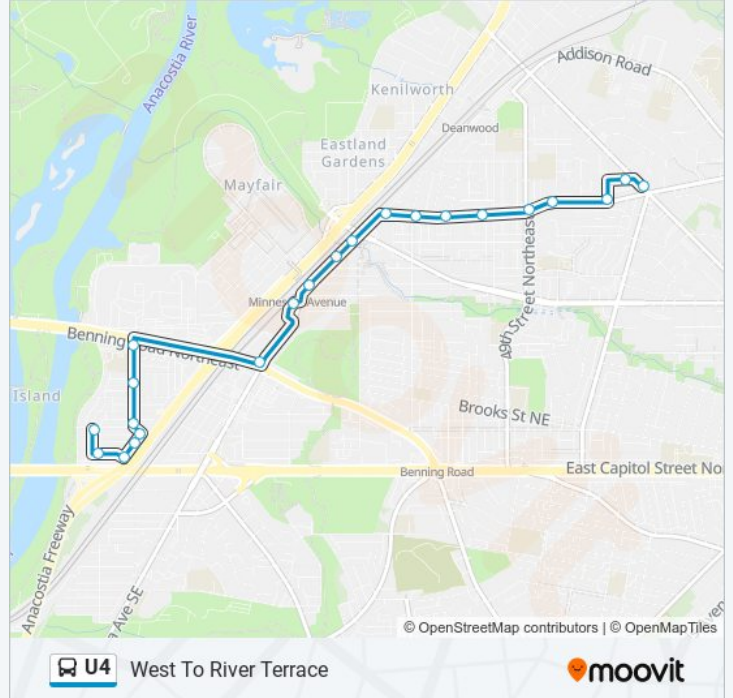

Use the Moovit App to find the closest U4 bus station near you and find out when is the next U4 bus arriving.

Direction: East To Minnesota Ave Station

8 stops

[VIEW LINE SCHEDULE](#)

33 St Ne+Blaine St NE

Line Summary:

Direction: West To River Terrace

22 stops

[VIEW LINE SCHEDULE](#)

- Eastern Av Ne+Chapelwood Ln
- Lee St Ne+#5152
- 51 St Ne+Sheriff Rd NE
- Sheriff Rd Ne+50 PI NE
- Sheriff Rd Ne+49 St NE
- Sheriff Rd Ne+47 PI NE
- Sheriff Rd Ne+46 St NE
- Sheriff Rd Ne+44 St NE
- Sheriff Rd Ne+Minnesota Av NE
- Minnesota Av Ne+N H Burroughs Av NE
- Minnesota Av Ne+Hunt PI NE
- Minnesota Av Ne+Gault PI NE
- Minnesota Ave Station+Bay B
- Minnesota Av Ne+Benning Rd NE
- 34 St Ne+Benning Rd NE
- 34 St Ne+Clay PI NE
- 34 St Ne+Blaine St NE
- Blaine St Ne+Kenilworth Av NE

U4 bus Info

Direction: West To River Terrace

Stops: 22

Trip Duration: 14 min

Line Summary:

Kenilworth Av Ne+Alden Pl NE

Kenilworth Av Ne+Ames St NE

Ames St Ne+33 St NE

33 St Ne+Blaine St NE

U4 bus time schedules and route maps are available in an offline PDF at moovitapp.com. Use the [Moovit App](#) to see live bus times, train schedule or subway schedule, and step-by-step directions for all public transit in Washington, D.C. - Baltimore, MD.