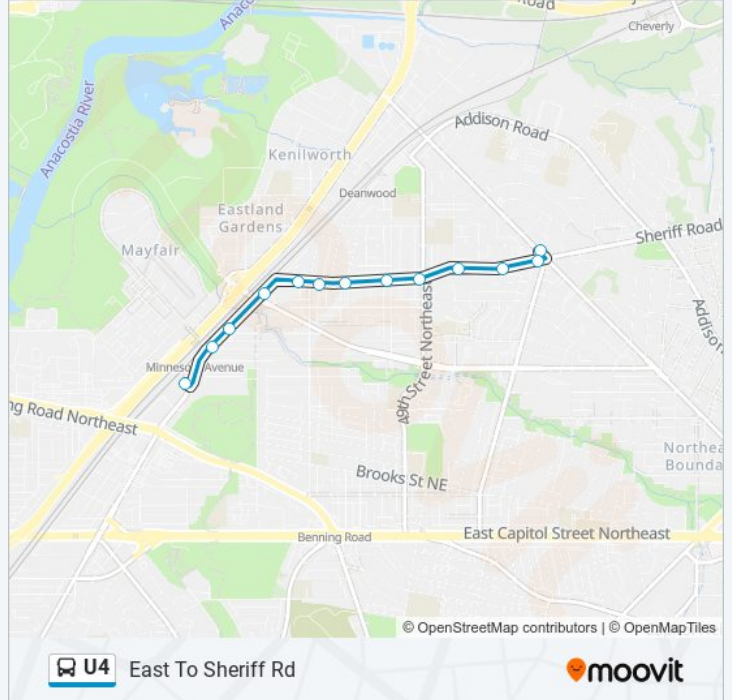

U4 bus Info

Direction: East To Minnesota Ave Station

Stops: 8

Trip Duration: 7 min

Line Summary:

Direction: East To Sheriff Rd

13 stops

[VIEW LINE SCHEDULE](#)

- Minnesota Ave Station+Bay G
- Minnesota Av Ne+Hayes St NE
- Minnesota Av Ne+Hunt Pl NE
- Minnesota Av Ne+N H Burroughs Av NE
- Sheriff Rd Ne+43 Pl NE
- Sheriff Rd Ne+44 St NE
- Sheriff Rd Ne+46 St NE
- Sheriff Rd Ne+48 St NE
- Sheriff Rd Ne+49 St NE
- Sheriff Rd Ne+50 Pl NE
- Sheriff Rd Ne+51 St NE
- Sheriff Rd Ne+Division Av NE
- Eastern Av Ne+Chapelwood Ln

U4 bus Time Schedule

East To Sheriff Rd Route Timetable:

Sunday	6:30 AM - 11:00 PM
Monday	4:42 AM - 11:30 PM
Tuesday	12:00 AM - 11:30 PM
Wednesday	12:00 AM - 11:30 PM
Thursday	12:00 AM - 11:30 PM
Friday	12:00 AM - 11:30 PM
Saturday	12:00 AM - 10:52 PM

U4 bus Info

Direction: East To Sheriff Rd

Stops: 13

Trip Duration: 7 min

Line Summary:

Direction: West To Minnesota Ave

13 stops

[VIEW LINE SCHEDULE](#)