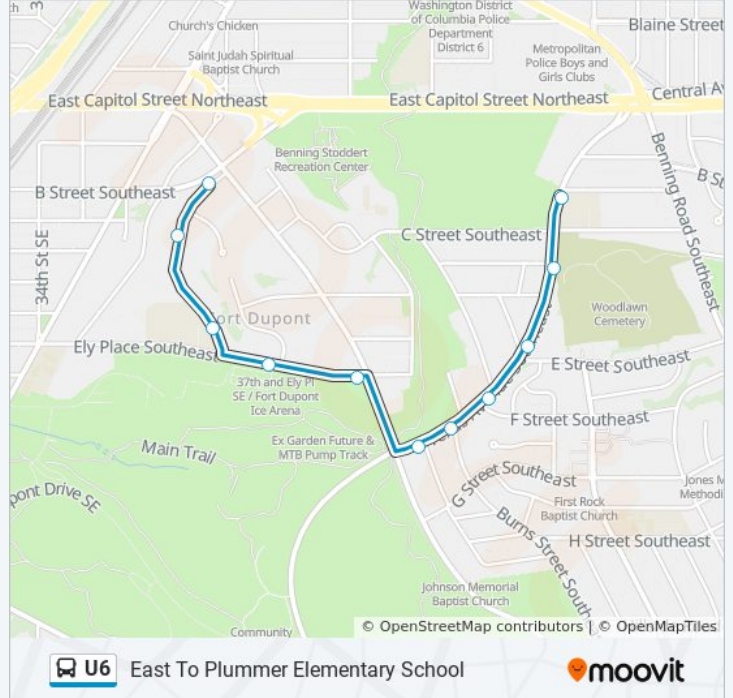

37 St Se+37 Pl SE

37 St Se+#410

Ely Pl Se+37 Pl SE

Ely Pl Se+Ridge Rd SE

Texas Av Se+Adrian St SE

Texas Av Se+Burns St SE

Texas Av Se+F St SE

Texas Av Se+E St SE

Texas Av Se+Dubois Pl SE

Texas Av Se+B St SE

U6 bus Time Schedule

East To Plummer Elementary School Route

Timetable:

Sunday	Not Operational
Monday	7:51 AM - 8:11 AM
Tuesday	7:51 AM - 8:11 AM
Wednesday	7:51 AM - 8:11 AM
Thursday	7:51 AM - 8:11 AM
Friday	7:51 AM - 8:11 AM
Saturday	Not Operational

U6 bus Info

Direction: East To Plummer Elementary School

Stops: 11

Trip Duration: 8 min

Line Summary:

U6 East To Plummer Elementary School

Direction: Marshall Heights - Lincoln Heights

40 stops

U6 bus Info

Direction: Marshall Heights - Lincoln Heights

Stops: 40

Trip Duration: 29 min

Line Summary:

E Capitol St Se+47 St SE

E Capitol St Se+49 St SE

Central Av Se+50 St SE