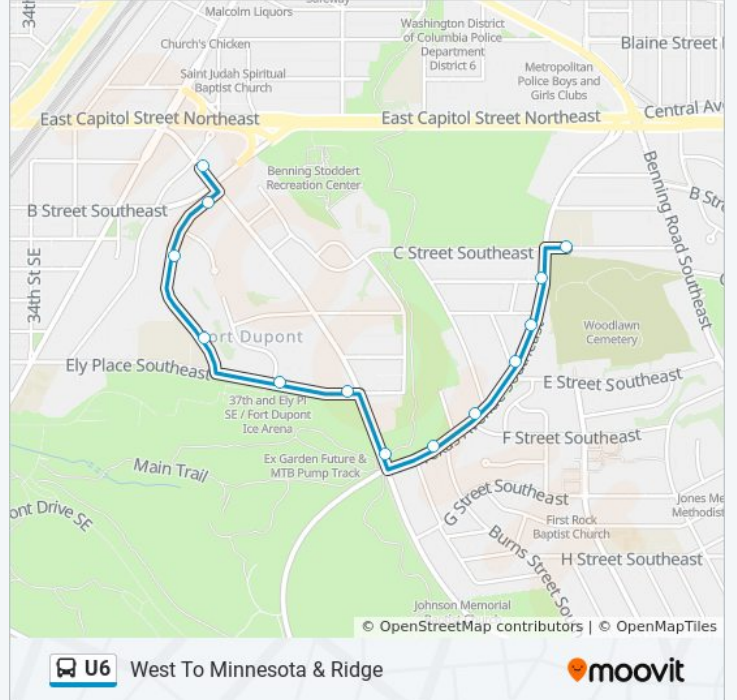

50 St Ne+#321

50 St Ne+Fitch Pl NE

Fitch Pl Ne+51 St NE

Direction: Minnesota Avenue Station

24 stops

[VIEW LINE SCHEDULE](#)

Fitch Pl Ne+51 St NE

51 St Ne+Banks Pl NE

U6 bus Info

Direction: West To Benning Rd Station

Stops: 6

Trip Duration: 5 min

Line Summary:

Direction: West To Minnesota & Ridge
 13 stops
[VIEW LINE SCHEDULE](#)

- C St Se+Plummer Es
- Texas Av Se+Dubois PI SE
- Texas Av Se+D St SE
- Texas Av Se+Chaplin St SE
- Texas Av Se+Burbank St SE
- Texas Av Se+Burns St SE
- Ridge Rd Se+Texas Av SE
- Ely PI Se+Ridge Rd SE
- Ely PI Se+37 PI SE
- 37 St Se+Bldg #342
- 37 St Se+37 PI SE
- 37 St Se+Ridge Rd SE
- Ridge Rd Se+Anacostia Rd SE

U6 bus Time Schedule

West To Minnesota & Ridge Route Timetable:

Sunday	Not Operational
Monday	3:20 PM
Tuesday	3:20 PM
Wednesday	3:20 PM
Thursday	3:20 PM
Friday	3:20 PM
Saturday	Not Operational

U6 bus Info

Direction: West To Minnesota & Ridge

Stops: 13

Trip Duration: 6 min

Line Summary:

U6 bus time schedules and route maps are available in an offline PDF at moovitapp.com. Use the [Moovit App](#) to see live bus times, train schedule or subway schedule, and step-by-step directions for all public transit in Washington, D.C. - Baltimore, MD.