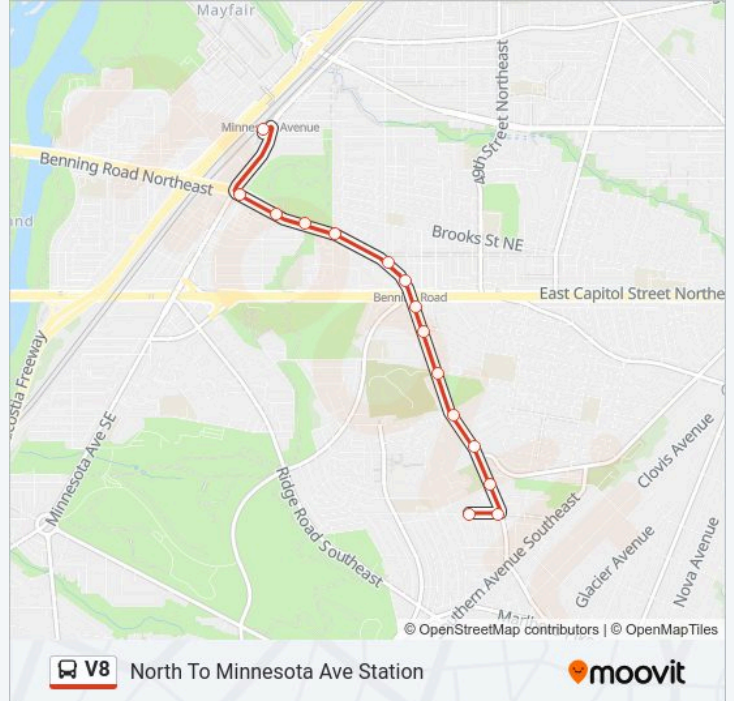

North To Minnesota Ave Station

Get The App

The V8 bus line (North To Minnesota Ave Station) has 2 routes. For regular weekdays, their operation hours are:
 (1) North To Minnesota Ave Station: 4:41 AM - 11:52 PM(2) South To Benning Heights: 4:30 AM - 11:40 PM
 Use the Moovit App to find the closest V8 bus station near you and find out when is the next V8 bus arriving.

Direction: North To Minnesota Ave Station

15 stops

[VIEW LINE SCHEDULE](#)

- H St Se+46 Pl SE
- Benning Rd Se+H St SE
- Benning Rd Se+Hanna Pl SE
- Benning Rd Se+F St SE
- Benning Rd Se+E St SE
- Benning Rd Se+C St SE
- Benning Rd Se & B St Se
- Benning Rd Se+E Capitol St SE
- Benning Rd Ne+45 St NE
- Benning Rd Ne+44 St NE
- Benning Rd Ne+42 St NE
- Benning Rd Ne+41 St NE
- Benning Rd Ne+40 St NE
- Benning Rd Ne+Minnesota Av NE
- Minnesota Ave Sta & Bus Bay A, B, C

V8 bus Time Schedule

North To Minnesota Ave Station Route Timetable:

Sunday	4:49 AM - 11:51 PM
Monday	4:41 AM - 11:52 PM
Tuesday	4:41 AM - 11:52 PM
Wednesday	4:41 AM - 11:52 PM
Thursday	4:49 AM - 11:51 PM
Friday	4:41 AM - 11:52 PM
Saturday	4:50 AM - 11:51 PM

V8 bus Info

Direction: North To Minnesota Ave Station

Stops: 15

Trip Duration: 14 min

Line Summary:

Direction: South To Benning Heights

17 stops

[VIEW LINE SCHEDULE](#)