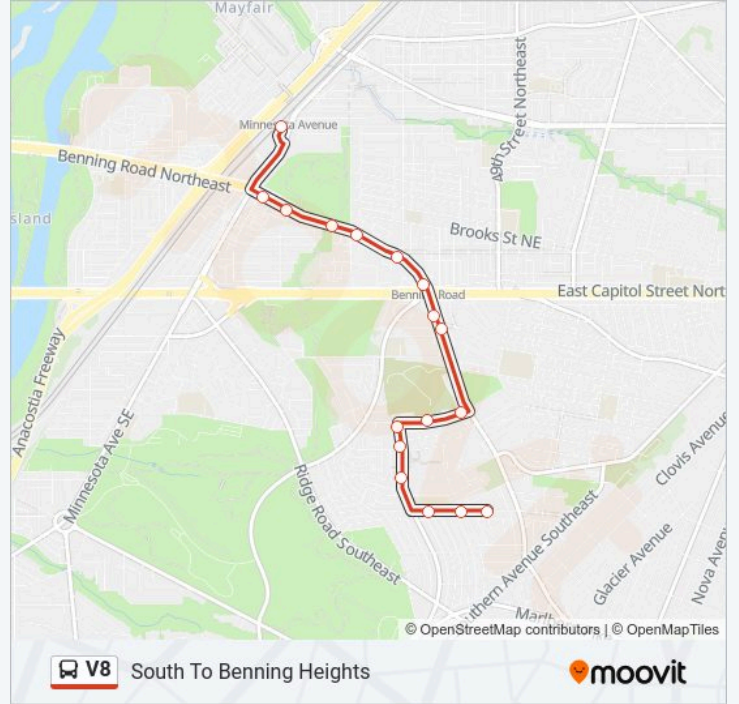

North To Minnesota Ave Station

Get The App

The V8 bus line (North To Minnesota Ave Station) has 2 routes. For regular weekdays, their operation hours are:
 (1) North To Minnesota Ave Station: 4:41 AM - 11:52 PM(2) South To Benning Heights: 4:30 AM - 11:40 PM
 Use the Moovit App to find the closest V8 bus station near you and find out when is the next V8 bus arriving.

V8 bus Info

Direction: North To Minnesota Ave Station

Stops: 15

Trip Duration: 14 min

Line Summary:

Direction: South To Benning Heights

17 stops

[VIEW LINE SCHEDULE](#)

H St Se+46 PI SE

V8 bus Time Schedule

South To Benning Heights Route Timetable:

Sunday	4:40 AM - 11:40 PM
Monday	4:30 AM - 11:40 PM
Tuesday	4:30 AM - 11:40 PM
Wednesday	4:30 AM - 11:40 PM
Thursday	4:40 AM - 11:40 PM
Friday	4:30 AM - 11:40 PM
Saturday	4:40 AM - 11:40 PM

V8 bus Info

Direction: South To Benning Heights

Stops: 17

Trip Duration: 15 min

Line Summary:

V8 bus time schedules and route maps are available in an offline PDF at moovitapp.com. Use the Moovit App to see live bus times, train schedule or subway schedule, and step-by-step directions for all public transit in Washington, D.C. - Baltimore, MD.