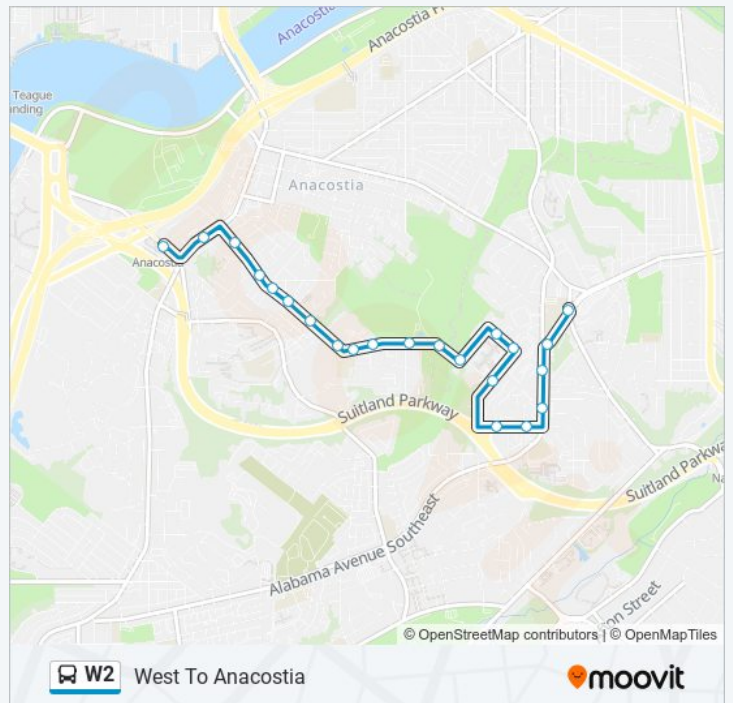

Ml King Jr Av Se+Talbert St SE

Howard Rd Se+Anacostia

**W2 bus Time Schedule**

West To Anacostia Route Timetable:

Sunday	12:26 AM - 1:56 AM
Monday	12:29 AM - 1:59 AM
Tuesday	12:30 AM - 2:00 AM
Wednesday	12:30 AM - 2:00 AM
Thursday	12:30 AM - 2:00 AM
Friday	12:30 AM - 2:00 AM
Saturday	12:30 AM - 2:00 AM

**W2 bus Info**

**Direction:** West To Anacostia

**Stops:** 22

**Trip Duration:** 12 min

**Line Summary:**

**Direction: West To Washington Overlook**

92 stops

[VIEW LINE SCHEDULE](#)