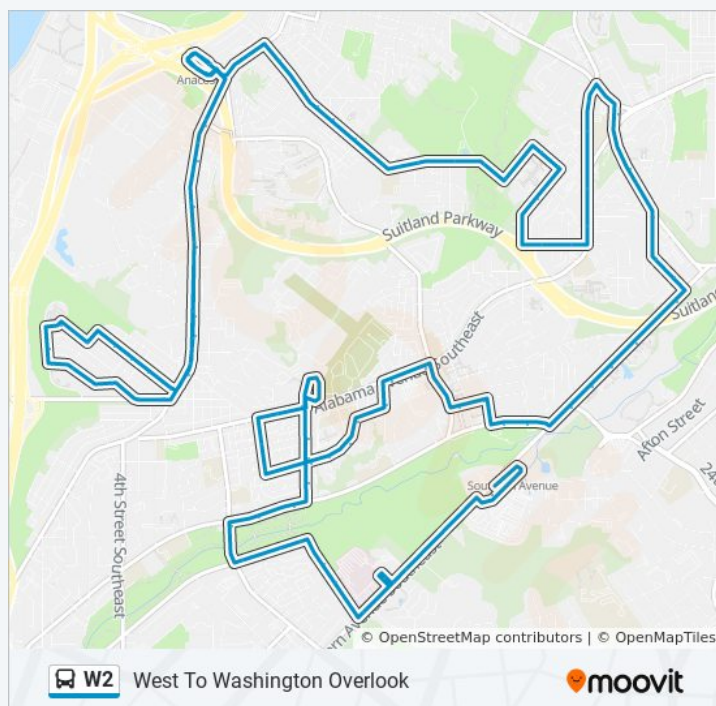

### W2 bus Info

**Direction:** West To Washington Overlook

**Stops:** 92

**Trip Duration:** 55 min

**Line Summary:**

Southern Av+#2521

Southern Av+#2613

Southern Av Se+#2924