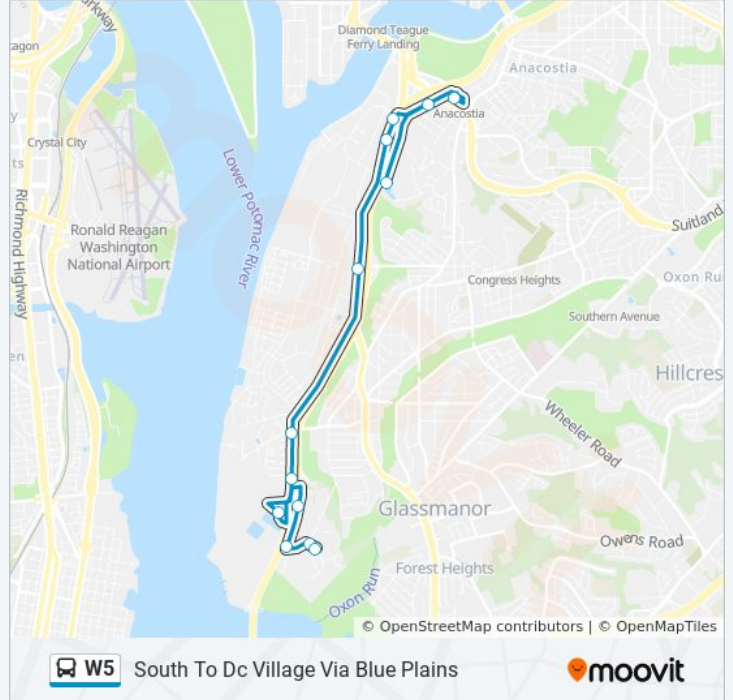

W5 bus Info

Direction: North To Anacostia Sta

Stops: 12

Trip Duration: 18 min

Line Summary:

Direction: South To Dc Village Via Blue Plains

12 stops

[VIEW LINE SCHEDULE](#)

Blue Plains Treatment Plnt+Operation Rdwy

Shepherd Pkwy Sw+Fire Training Ctr

Shepherd Pkwy Sw+Dc Village Ln SW

Dc Village Ln Sw+Blue Plains Dr SW

Dc Village Ln Sw+Shepherd Pkwy Division

W5 bus Time Schedule

South To Dc Village Via Blue Plains Route Timetable:

Sunday	Not Operational
Monday	6:10 AM - 9:10 AM
Tuesday	6:10 AM - 9:10 AM
Wednesday	6:10 AM - 9:10 AM
Thursday	6:10 AM - 9:10 AM
Friday	6:10 AM - 9:10 AM
Saturday	Not Operational

W5 bus Info

Direction: South To Dc Village Via Blue Plains

Stops: 12

Trip Duration: 13 min

Line Summary:

W5 bus time schedules and route maps are available in an offline PDF at moovitapp.com. Use the [Moovit App](#) to see live bus times, train schedule or subway schedule, and step-by-step directions for all public transit in Washington, D.C. - Baltimore, MD.