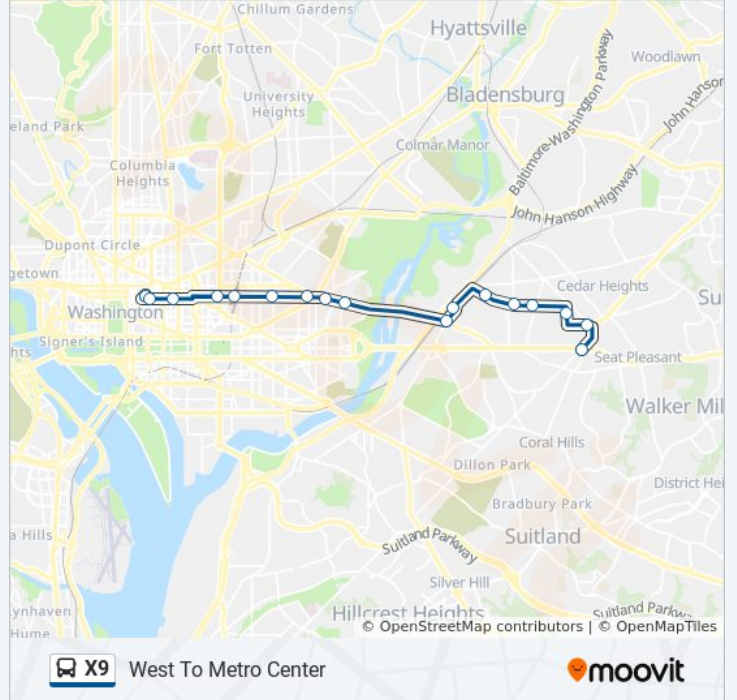

### Direction: East To Capitol Heights Station

17 stops

[VIEW LINE SCHEDULE](#)

- 9 St Nw+G St NW
- H St Nw+9 St NW
- H St Nw+7 St NW
- H St Nw+N Capitol St NW
- H St Ne+Union Station Garage
- H St Ne+8 St NE
- H St Ne+14 St NE
- Benning Rd Ne+15 St NE
- Benning Rd Ne+19 St NE
- Minnesota Av Ne+Benning Rd NE
- Minnesota Ave Sta & Bus Bay D, E, F
- N H Burroughs Av Ne+44 St NE
- N H Burroughs Av Ne+49 St NE
- N H Burroughs Av Ne+Division Av NE
- 58 St Ne+Foote St NE
- Dix St Ne+62 St NE
- Capitol Heights+Bus Bay D

### Direction: West To Gallery Place

16 stops

[VIEW LINE SCHEDULE](#)

- Capitol Heights+Bus Bay D
- Dix St Ne+62 St NE
- 58 St Ne+Foote St NE
- N H Burroughs Av Ne+Division Av NE
- N H Burroughs Av Ne+49 St NE
- N H Burroughs Av Ne+44 St NE
- Minnesota Ave Sta & Bus Bay D, E, F
- Minnesota Av Ne+Benning Rd NE
- Benning Rd Ne+19 St NE
- Benning Rd Ne+16 St NE
- H St Ne+14 St NE
- H St Ne+8 St NE
- H St Ne+Union Station Garage
- H St Nw+N Capitol St NW
- H St Nw+7 St NW
- 9 St Nw+G St NW

### X9 bus Time Schedule

West To Gallery Place Route Timetable:

Sunday	Not Operational
Monday	6:15 AM - 6:04 PM
Tuesday	6:15 AM - 6:04 PM
Wednesday	6:15 AM - 6:04 PM
Thursday	6:15 AM - 6:04 PM
Friday	6:15 AM - 6:04 PM
Saturday	Not Operational

### X9 bus Info

**Direction:** West To Gallery Place

**Stops:** 16

**Trip Duration:** 29 min

**Line Summary:**

X9 bus time schedules and route maps are available in an offline PDF at [moovitapp.com](https://moovitapp.com). Use the [Moovit App](#) to see live bus times, train schedule or subway schedule, and step-by-step directions for all public transit in Washington, D.C. - Baltimore, MD.