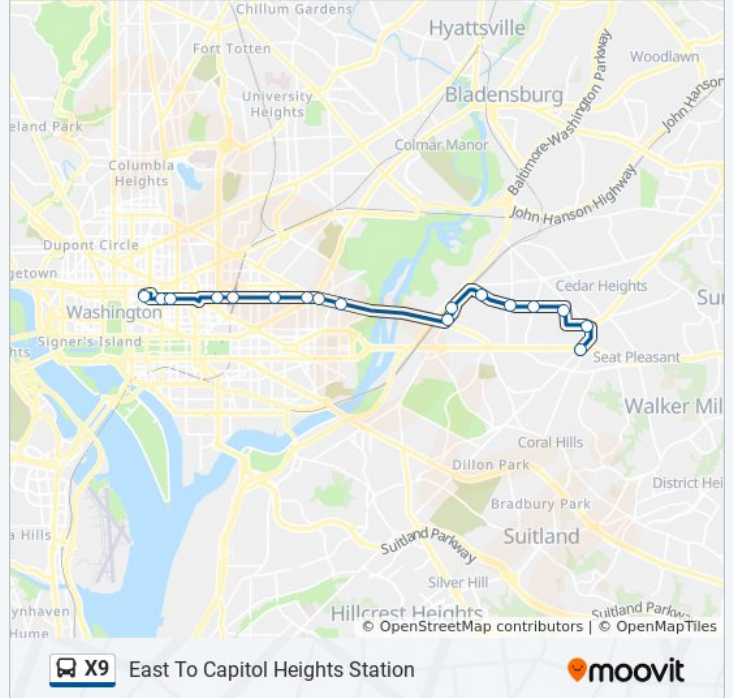

### Direction: East To Capitol Heights Station

17 stops

[VIEW LINE SCHEDULE](#)

- 9 St Nw+G St NW
- H St Nw+9 St NW
- H St Nw+7 St NW
- H St Nw+N Capitol St NW
- H St Ne+Union Station Garage
- H St Ne+8 St NE
- H St Ne+14 St NE
- Benning Rd Ne+15 St NE
- Benning Rd Ne+19 St NE
- Minnesota Av Ne+Benning Rd NE
- Minnesota Ave Sta & Bus Bay D, E, F
- N H Burroughs Av Ne+44 St NE
- N H Burroughs Av Ne+49 St NE
- N H Burroughs Av Ne+Division Av NE
- 58 St Ne+Foote St NE
- Dix St Ne+62 St NE
- Capitol Heights+Bus Bay D

### X9 bus Time Schedule

East To Capitol Heights Station Route Timetable:

Sunday	Not Operational
Monday	6:40 AM - 6:40 PM
Tuesday	6:40 AM - 6:40 PM
Wednesday	6:40 AM - 6:40 PM
Thursday	6:40 AM - 6:40 PM
Friday	6:40 AM - 6:40 PM
Saturday	Not Operational

### X9 bus Info

**Direction:** East To Capitol Heights Station

**Stops:** 17

**Trip Duration:** 44 min

**Line Summary:**

**Direction: East To Minnesota Ave Station**

11 stops

[VIEW LINE SCHEDULE](#)

**X9 bus Info**

**Direction:** East To Minnesota Ave Station

**Stops:** 11

**Trip Duration:** 29 min

**Line Summary:**