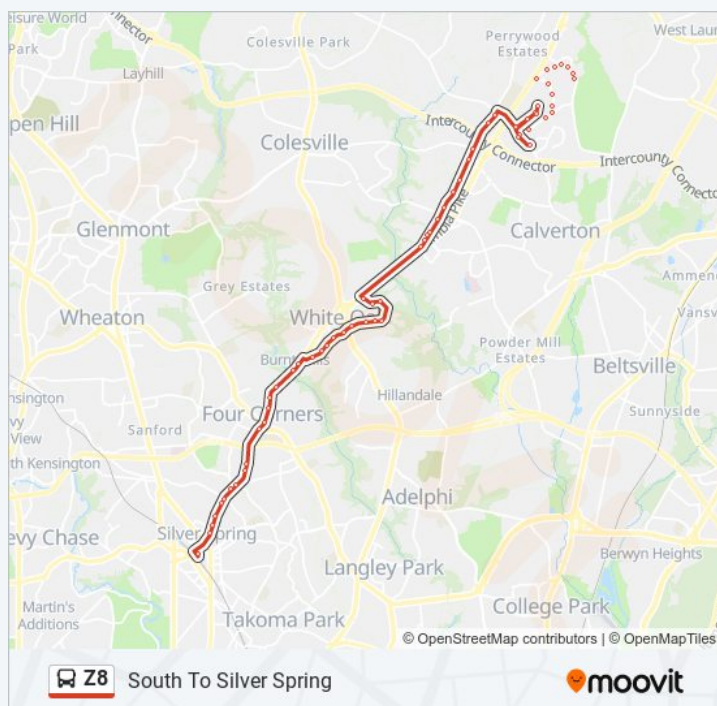

Direction: South To Silver Spring

Stops: 64

Trip Duration: 42 min

Line Summary:

Old Columbia Pk+Martello Dr

Old Columbia Pk+Fairland Rd

Old Columbia Pk+Hidden Valley Dr

Old Columbia Pk+Falling Creek Rd

Old Columbia Pk+Musgrove Rd

Old Columbia Pk+Ruxton Rd

Old Columbia Pike & E Randolph Rd

Old Columbia Pk+Carters Grove Dr

Old Columbia Pk+Treetop Ln

Old Columbia Pk+Treetop Dr

Old Columbia Pk+Industrial Pkwy