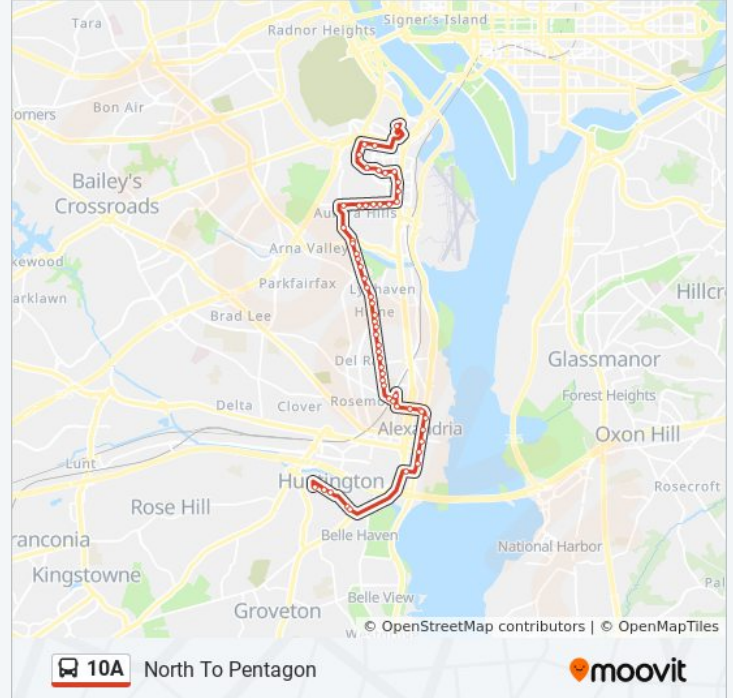

Direction: North To Pentagon

55 stops

[VIEW LINE SCHEDULE](#)

- Huntington Metro North Bay C
- Huntington Ave And Biscayne Dr
- Huntington Av+Blaine Dr
- Huntington Ave And Foley St
- Huntington Av+Hunting Creek Rd
- Franklin St & Alfred St
- S Washington St+Wilkes St
- S Washington St+Duke St
- S Washington St & King St (Rt 7)
- Washington St & Queen St
- N Washington St+Oronoco St
- Pendleton St+N Columbus St
- Pendleton St And N Henry St
- Pendleton St+N West St
- Braddock Rd Metro Station - Bay A
- E Braddock Rd at Braddock Rd Metro
- E Braddock Rd+Mt Vernon Av
- Mt Vernon Av+E Spring St
- Mt Vernon Av+E Glendale Av
- Mt Vernon Av+E Alexandria Av
- Mt Vernon Av+E Nelson Av
- Mount Vernon Ave & E Mason Ave

10A bus Info

Direction: North To Pentagon

Stops: 55

Trip Duration: 47 min

Line Summary:

Mount Vernon Ave & E Bellefonte Ave

Mount Vernon Ave & E Windsor Ave

Mount Vernon Ave & Oxford Ave

15 St S+S Fern St

15 St S+S Hayes St

15 St+#901

S Joyce St+Pentagon Row

Army-Navy Dr & S Joyce St

Army-Navy Dr & S Hayes St

Pentagon Station & Bus Bay U11

Direction: South To Huntington

52 stops

[VIEW LINE SCHEDULE](#)

Pentagon Metro @ Bay U3
Army-Navy Dr & S Eads St
Army-Navy Dr & S Fern St
Army-Navy Dr & S Hayes St
S Joyce St+Pentagon Row
Joyce St+S Joyce St
15 St S+S Hayes St
15 St S+S Fern St
Eads St S+15 St S
S Eads St+18 St S
S Eads St+23 St S
23 St S+S Fern St
23 St S+S Grant St
23 St S+S Hayes St
23 St S+S Ives St
23 St S+S Joyce St
23 St S+Ft Scott Dr
S Arlington Ridge Rd+S Lang St
Mt Vernon Av+Executive Av
Mount Vernon Ave & Russell Rd
Mount Vernon Ave & Reed Ave
Mt Vernon Ave+Kennedy St
Mount Vernon Ave & Raymond Ave
Mount Vernon Ave & Uhler Ave
Mount Vernon Ave & Oxford Ave
Mount Vernon Ave & E Custis Ave
Mount Vernon Ave & E Bellefonte Ave
Mount Vernon Ave & E Mason Ave
Mt Vernon Av+E Nelson Av