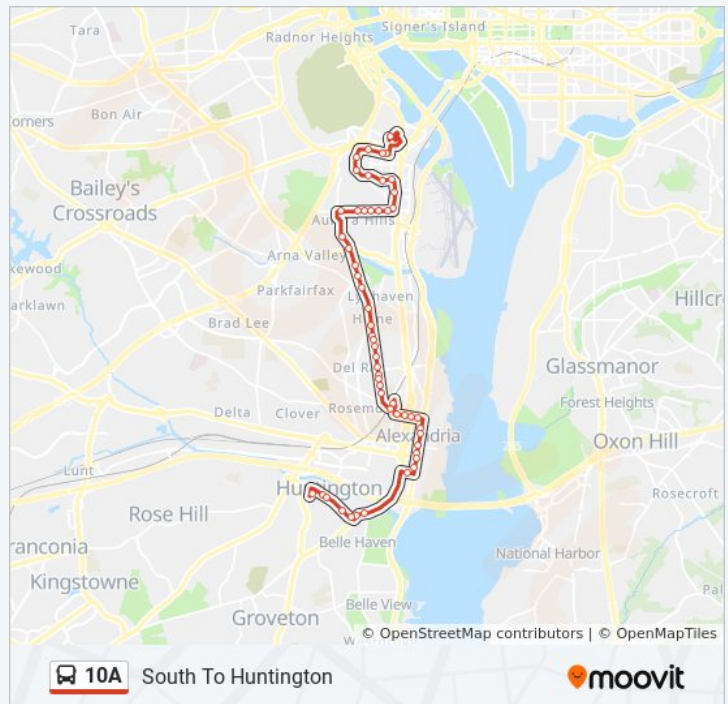

Direction: North To Pentagon

55 stops

[VIEW LINE SCHEDULE](#)

- Huntington Metro North Bay C
- Huntington Ave And Biscayne Dr
- Huntington Av+Blaine Dr
- Huntington Ave And Foley St
- Huntington Av+Hunting Creek Rd
- Franklin St & Alfred St
- S Washington St+Wilkes St
- S Washington St+Duke St
- S Washington St & King St (Rt 7)
- Washington St & Queen St
- N Washington St+Oronoco St
- Pendleton St+N Columbus St
- Pendleton St And N Henry St
- Pendleton St+N West St
- Braddock Rd Metro Station - Bay A
- E Braddock Rd at Braddock Rd Metro
- E Braddock Rd+Mt Vernon Av
- Mt Vernon Av+E Spring St
- Mt Vernon Av+E Glendale Av
- Mt Vernon Av+E Alexandria Av
- Mt Vernon Av+E Nelson Av
- Mount Vernon Ave & E Mason Ave

10A bus Info

Direction: North To Pentagon

Stops: 55

Trip Duration: 47 min

Line Summary:

Mount Vernon Ave & E Bellefonte Ave

Mount Vernon Ave & E Windsor Ave

Mount Vernon Ave & Oxford Ave

52 stops

[VIEW LINE SCHEDULE](#)

Pentagon Metro @ Bay U3
Army-Navy Dr & S Eads St
Army-Navy Dr & S Fern St
Army-Navy Dr & S Hayes St
S Joyce St+Pentagon Row
Joyce St+S Joyce St
15 St S+S Hayes St
15 St S+S Fern St
Eads St S+15 St S
S Eads St+18 St S
S Eads St+23 St S
23 St S+S Fern St
23 St S+S Grant St
23 St S+S Hayes St
23 St S+S Ives St
23 St S+S Joyce St
23 St S+Ft Scott Dr
S Arlington Ridge Rd+S Lang St
Mt Vernon Av+Executive Av
Mount Vernon Ave & Russell Rd
Mount Vernon Ave & Reed Ave
Mt Vernon Ave+Kennedy St
Mount Vernon Ave & Raymond Ave
Mount Vernon Ave & Uhler Ave
Mount Vernon Ave & Oxford Ave
Mount Vernon Ave & E Custis Ave
Mount Vernon Ave & E Bellefonte Ave
Mount Vernon Ave & E Mason Ave
Mt Vernon Av+E Nelson Av

10A bus Info

Direction: South To Huntington

Stops: 52

Trip Duration: 49 min

Line Summary:

Mt Vernon Av+E Alexandria Av

Mt Vernon Av+E Glendale Av

Mt Vernon Av+E Spring St