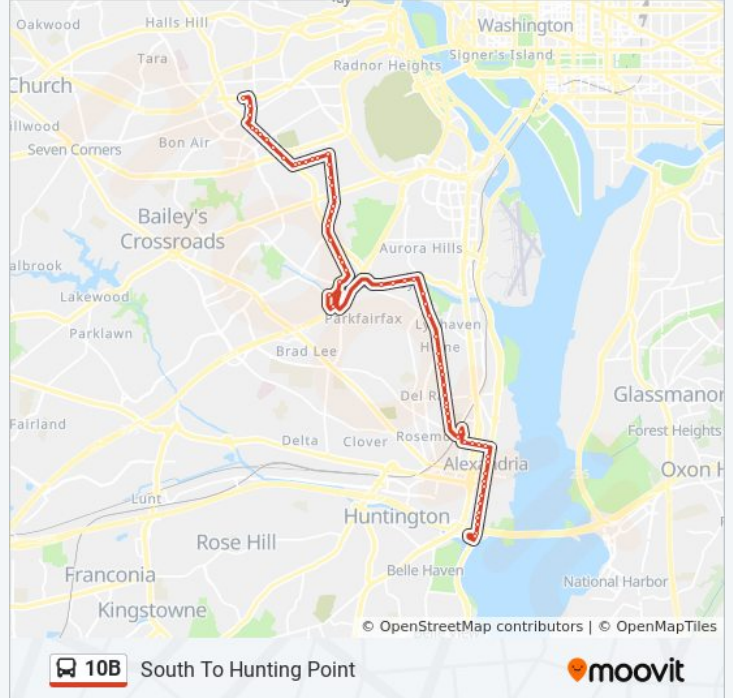

**10B bus Info**

**Direction:** North To Ballston

**Stops:** 67

**Trip Duration:** 59 min

**Line Summary:**

Mount Vernon Ave & Oxford Ave

Mount Vernon Ave & Mount Ida Ave

Mount Vernon Ave & E Randolph Ave

**10B bus Info**

**Direction:** South To Hunting Point

**Stops:** 65

**Trip Duration:** 61 min

**Line Summary:**

S Walter Reed Dr & S 9th St

S Walter Reed Dr + Columbia Pk

Walter Reed Drive, Sb @ 13th Street S, Ns

Mt Vernon Ave+Kennedy St

Mount Vernon Ave & Raymond Ave

Mount Vernon Ave & Uhler Ave

Mount Vernon Ave & Oxford Ave

Mount Vernon Ave & E Custis Ave

Mount Vernon Ave & E Bellefonte Ave

Mount Vernon Ave & E Mason Ave

Mt Vernon Av+E Nelson Av

Mt Vernon Av+E Alexandria Av

Mt Vernon Av+E Glendale Av

Mt Vernon Av+E Spring St

E Braddock Rd at Braddock Rd Metro

Braddock Rd Station + Bus Bay C

Pendleton St & N Payne St

Pendleton St & Henry St