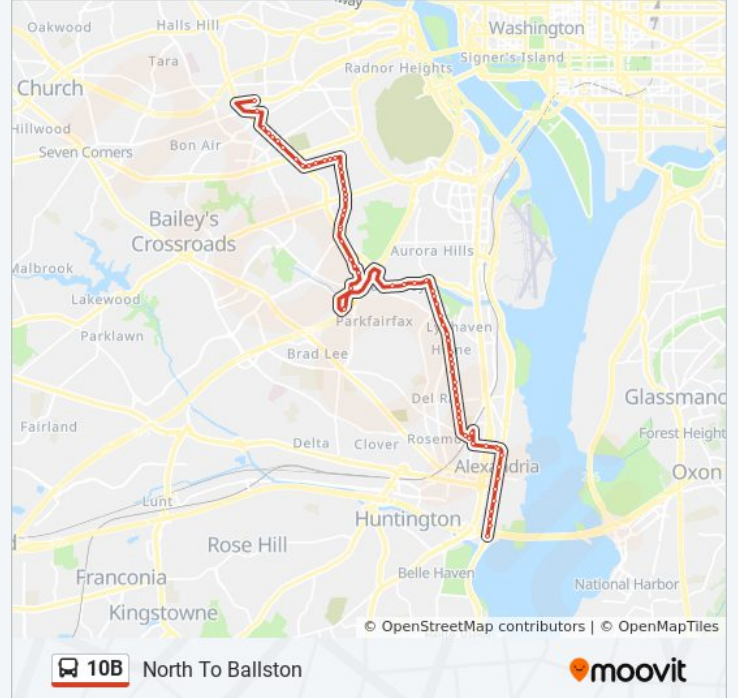

**10B bus Info**

**Direction:** North To Ballston

**Stops:** 67

**Trip Duration:** 59 min

**Line Summary:**

Mount Vernon Ave & Oxford Ave

Mount Vernon Ave & Mount Ida Ave

Mount Vernon Ave & E Randolph Ave

S Glebe Rd+Mt Vernon Av

S Glebe Rd & Shirley Park Shopping

S Glebe Rd & S Troy St

S Glebe Rd & S Wayne St

S Quincy St Nb at Shirlington Station Bay D

Shirlington Rd+S Four Mile Run Dr

S Shirlington Rd & S 25th St

Walter Reed Drive, Nb @ Columbia Pike, Ns

S Walter Reed Dr & Columbia Pi

S Walter Reed Dr & S 9th St

S Walter Reed Dr & S 8th St

Walter Reed Dr & 6th St

S Fillmore St+5 St S

2 St S+S Garfield St

2 St S+S Highland St

**Direction: South To Hunting Point**

65 stops

[VIEW LINE SCHEDULE](#)

Ballston Metro G, Fairfax Dr, Eb @ N Stafford, Ns  
 N Randolph St & Wilson Blvd  
 N Randolph St+Wilson Bl  
 N Glebe Rd & N Henderson Rd  
 N Glebe Rd & N 4th St  
 N Glebe Rd+3 Rd N  
 N Pershing Dr & N Glebe Rd  
 N Glebe Rd & 2nd St  
 S Glebe Rd & S Serv Rdwy Arl Blvd  
 2 St S+S Glebe Rd  
 2 St S+S Old Glebe Rd  
 2 St S+S Jackson St  
 2 St S+S Irving St  
 2 St S+S Highland St  
 2 St S+S Fillmore St  
 S Fillmore St+6 St S  
 S Walter Reed Dr & S 8th St