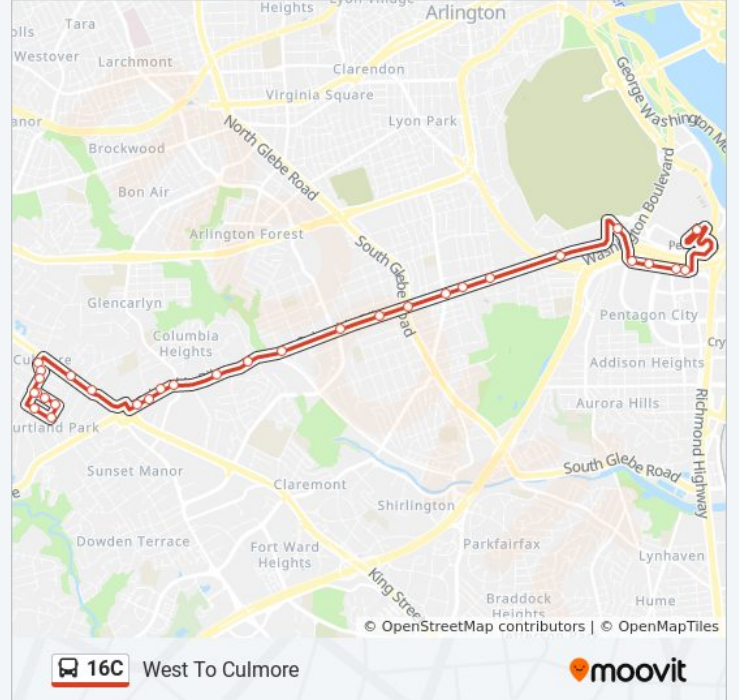

Use the Moovit App to find the closest 16C bus station near you and find out when is the next 16C bus arriving.

Direction: East To Pentagon

24 stops

[VIEW LINE SCHEDULE](#)

- Glen Carlyn Dr+Vista Dr
- Glen Carlyn Dr+Bellview Dr
- Glen Carlyn Dr+Argyle Dr
- Glen Carlyn Dr+Leesburg Pk
- Leesburg Pk+Glen Carlyn Dr (S)
- Leesburg Pk+Charles St
- Leesburg Pk+Washington Dr
- Leesburg Pk+Baileys Crossroads Ctr
- Columbia Pk+Moray Ln
- Columbia Pk+Carlin Hill Dr
- Columbia Pk+Carlin Springs Rd
- Columbia Pk+S Greenbrier St
- Columbia Pk+S Columbus St
- Columbia Pk & S Four Mile Run Dr(W)
- Columbia Pk+S Wakefield St
- Columbia Pi & S George Mason Dr
- Columbia Pi & S Oakland St
- Columbia Pi & S Glebe Rd
- Columbia Pike, Eb @ Walter Reed Drive, FS
- Columbia Pk + S Barton St
- Columbia Pk & S Court House Rd
- Columbia Pi & Orme St

16C bus Info

Direction: West To Culmore

Stops: 32

Trip Duration: 37 min

Line Summary:

Columbia Pk+Carlin Hill Dr

Columbia Pk+Spring Ln

Columbia Pk+Moray Ln

Leesburg Pk+Payne St

Leesburg Pk+Charles St

Glen Carlyn Dr+Leesburg Pk

Glen Carlyn Dr+Argyle Dr

Glen Carlyn Dr+Bellview Dr

Vista Dr+Glen Carlyn Dr

Vista Dr+#6017

Vista Dr+Lake St

Lake St+Knollwood Dr

Knollwood Dr+#6026

Glen Carlyn Dr+Vista Dr

16C bus time schedules and route maps are available in an offline PDF at moovitapp.com. Use the [Moovit App](#) to see live bus times, train schedule or subway schedule, and step-by-step directions for all public transit in Washington, D.C. - Baltimore, MD.