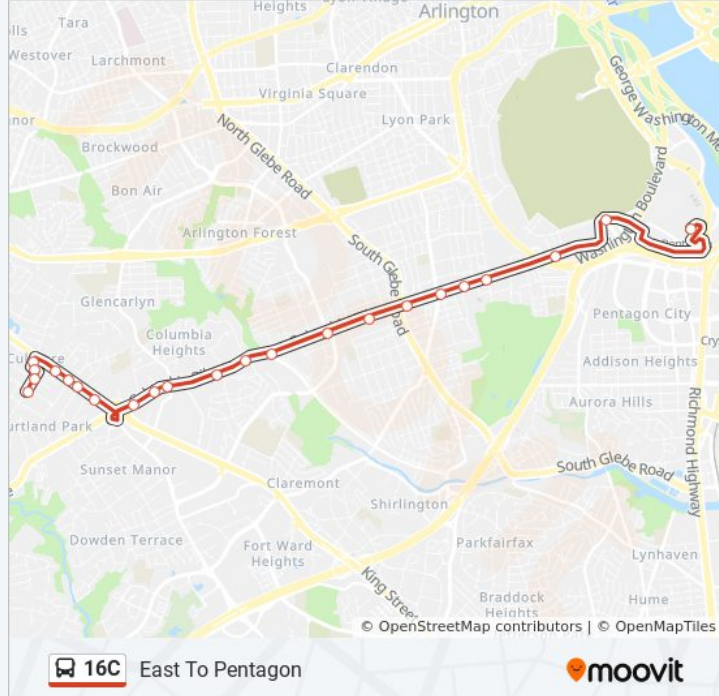

Use the Moovit App to find the closest 16C bus station near you and find out when is the next 16C bus arriving.

Direction: East To Pentagon

24 stops

[VIEW LINE SCHEDULE](#)

- Glen Carlyn Dr+Vista Dr
- Glen Carlyn Dr+Bellview Dr
- Glen Carlyn Dr+Argyle Dr
- Glen Carlyn Dr+Leesburg Pk
- Leesburg Pk+Glen Carlyn Dr (S)
- Leesburg Pk+Charles St
- Leesburg Pk+Washington Dr
- Leesburg Pk+Baileys Crossroads Ctr
- Columbia Pk+Moray Ln
- Columbia Pk+Carlin Hill Dr
- Columbia Pk+Carlin Springs Rd
- Columbia Pk+S Greenbrier St
- Columbia Pk+S Columbus St
- Columbia Pk & S Four Mile Run Dr(W)
- Columbia Pk+S Wakefield St
- Columbia Pi & S George Mason Dr
- Columbia Pi & S Oakland St
- Columbia Pi & S Glebe Rd
- Columbia Pike, Eb @ Walter Reed Drive, FS
- Columbia Pk + S Barton St
- Columbia Pk & S Court House Rd
- Columbia Pi & Orme St

16C bus Info

Direction: East To Pentagon

Stops: 24

Trip Duration: 29 min

Line Summary:

Southgate Rd+Air Force Memorial

Pentagon Station & Bus Bay U10

Direction: West To Culmore

32 stops

[VIEW LINE SCHEDULE](#)

Pentagon Station & Bus Bay U10

Army-Navy Dr & S Eads St

Army-Navy Dr & S Fern St

Army-Navy Dr & S Hayes St

Army-Navy Dr & S Joyce St

S Joyce St+Columbia Pk

16C bus Info

Direction: West To Culmore

Stops: 32

Trip Duration: 37 min

Line Summary:

Columbia Pk+Carlin Hill Dr

Columbia Pk+Spring Ln

Columbia Pk+Moray Ln