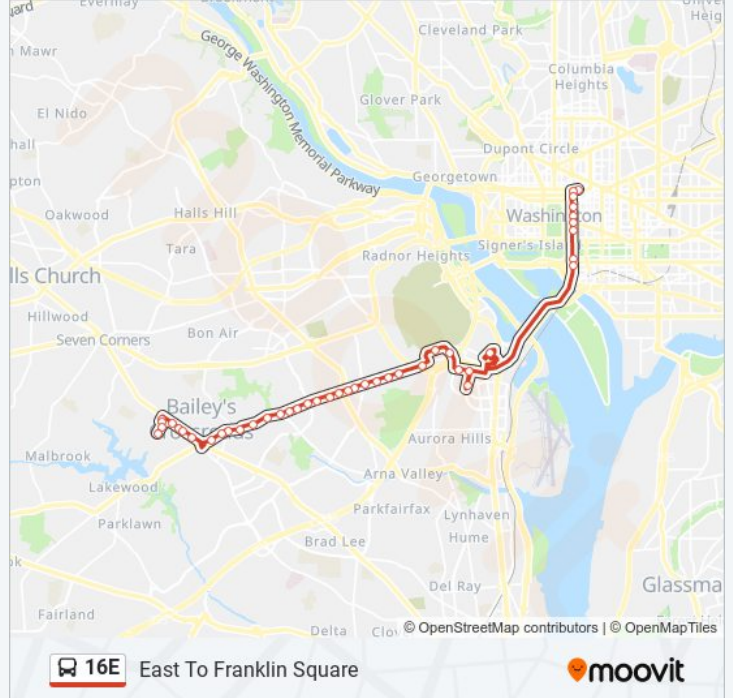

Columbia Pk+S Highland St

Columbia Pike, Eb @ Walter Reed Drive, FS

Columbia Pk + S Barton St

Columbia Pk & S Court House Rd

Columbia Pi & S Scott St

Columbia Pi & Orme St

Southgate Rd+Air Force Memorial

S Joyce St+Columbia Pk

Army-Navy Dr & S Joyce St

Army-Navy Dr & S Hayes St

Pentagon City+Bay B

Pentagon Station & Bus Bay U10

14th St @ Independence Ave Sw

14 St Sw+Jefferson Dr SW

14th St NW & D St NW

14th St @ Pennsylvania Ave Nw

14th St @ F St Nw

14 St Nw+New York Av NW

14 St Nw+I St NW

Nw K St & Nw 14th St

K St Nw+13 St NW

Direction: West To Culmore

49 stops

[VIEW LINE SCHEDULE](#)

K St Nw+13 St NW

14 St Nw+I St NW

14 St Nw+G St NW

14th St @ F St Nw

14 St Nw+Pennsylvania Av NW

14th St @ Pennsylvania Ave Nw

14 St Nw+Constitution Av NW

14 St Sw+Jefferson Dr SW

16E bus Time Schedule

West To Culmore Route Timetable:

Sunday	12:00 AM - 11:33 PM
Monday	12:00 AM - 11:33 PM
Tuesday	12:00 AM - 11:33 PM
Wednesday	12:00 AM - 11:33 PM
Thursday	12:00 AM - 11:33 PM
Friday	12:00 AM - 11:33 PM
Saturday	12:00 AM - 11:33 PM

16E bus Info