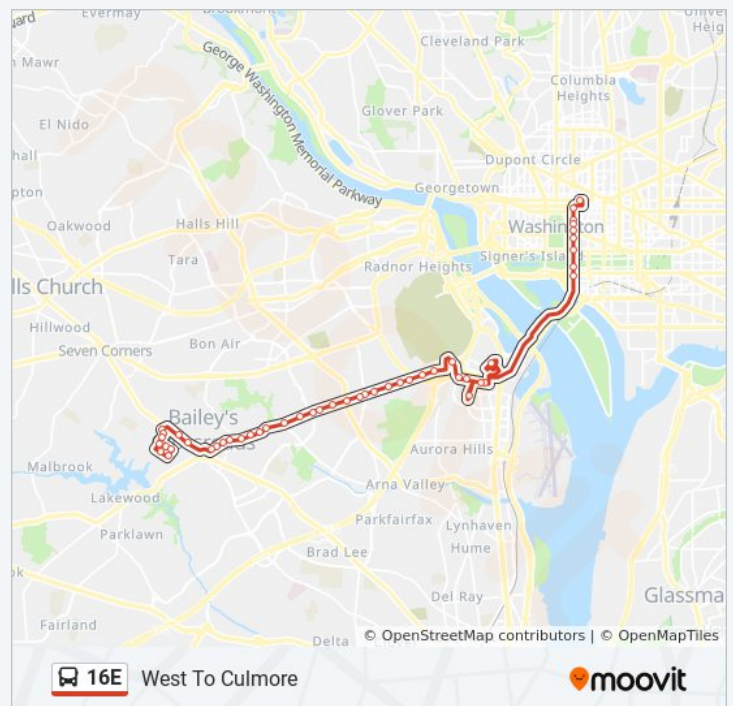

Direction: East To Franklin Square

43 stops

[VIEW LINE SCHEDULE](#)

- Glen Carlyn Dr+Vista Dr
- Glen Carlyn Dr+Bellview Dr
- Glen Carlyn Dr+Argyle Dr
- Glen Carlyn Dr+Leesburg Pk
- Leesburg Pk+Glen Carlyn Dr (S)
- Leesburg Pk+Charles St
- Leesburg Pk+Washington Dr
- Leesburg Pk+Baileys Crossroads Ctr
- Columbia Pk+Moray Ln
- Columbia Pk+Carlin Hill Dr
- Columbia Pk+Carlin Springs Rd
- Columbia Pk+S Jefferson St
- Columbia Pk+S Greenbrier St
- Columbia Pk+S Columbus St
- Columbia Pk & S Four Mile Run Dr(W)
- Columbia Pk+S Wakefield St
- Columbia Pi & S Thomas St
- Columbia Pi & S George Mason Dr
- Columbia Pi & S Quincy St
- Columbia Pi & S Oakland St
- Columbia Pk & S Monroe St
- Columbia Pi & S Glebe Rd

16E bus Info

Direction: East To Franklin Square

Stops: 43

Trip Duration: 46 min

Line Summary:

Columbia Pk+S Highland St

Columbia Pike, Eb @ Walter Reed Drive, FS

Columbia Pk + S Barton St

Columbia Pk+Carlin Springs Rd

Columbia Pk+Carlin Hill Dr

Columbia Pk+Spring Ln

Columbia Pk+Moray Ln

Leesburg Pk+Payne St

Leesburg Pk+Charles St

Glen Carlyn Dr+Leesburg Pk

Glen Carlyn Dr+Argyle Dr

Glen Carlyn Dr+Bellview Dr

Vista Dr+Glen Carlyn Dr

Vista Dr+#6017

Vista Dr+Lake St

Lake St+Knollwood Dr

Knollwood Dr+#6026

Glen Carlyn Dr+Vista Dr

16E bus time schedules and route maps are available in an offline PDF at moovitapp.com. Use the [Moovit App](#) to see live bus times, train schedule or subway schedule, and step-by-step directions for all public transit in Washington, D.C. - Baltimore, MD.