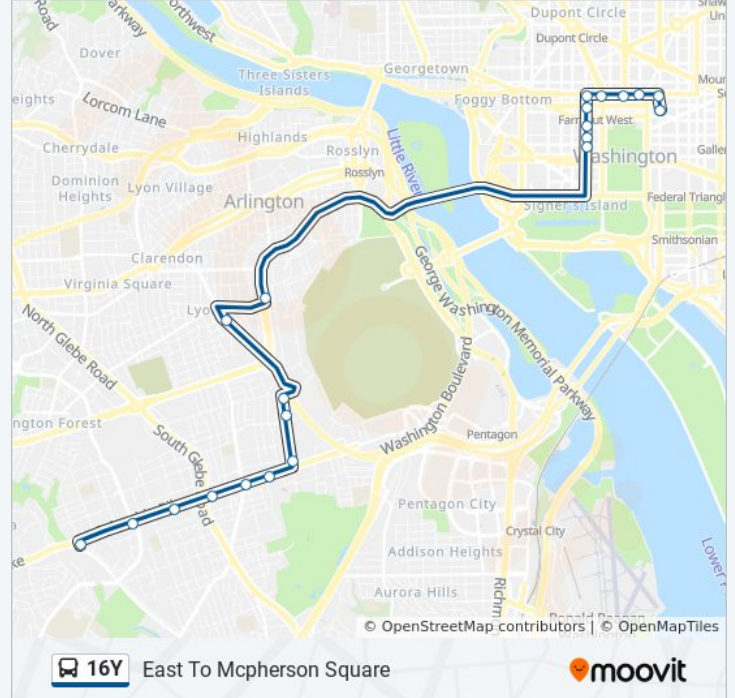

Direction: East To Mcpherson Square

26 stops

[VIEW LINE SCHEDULE](#)

- Columbia Pi & S Four Mile Run Dr
- Columbia Pi & S George Mason Dr
- Columbia Pi & S Oakland St
- Columbia Pi & S Glebe Rd
- Columbia Pike, Eb @ Walter Reed Drive, FS
- Columbia Pk + S Barton St
- S Courthouse Rd+Columbia Pk
- S Courthouse Rd + 5th St
- S Courthouse Rd Nb @ 2nd St S Ns
- Washington Blvd + N Bryan St
- Arlington Bl+Pershing Dr
- Constitution Ave NW + 21st St NW
- 18 St Nw+C St NW
- 18 St Nw+D St NW
- 18th St NW & E St NW
- 18 St Nw+F St NW
- 18th St & G St
- 18th St & Pennsylvania Ave NW Nb
- 18 St Nw+I St NW
- 18th St & K St NW
- K St NW & 17th St NW (Main) West
- K St NW & 16th St NW (Main)

16Y bus Info

Direction: East To Mcpherson Square

Stops: 26

Trip Duration: 40 min

Line Summary:

K St Nw+15 St NW

K St Nw & 13th St Nw (Main)

11th St & I St

13 St Nw+H St NW

Direction: West To Barcroft

27 stops

[VIEW LINE SCHEDULE](#)

13 St Nw+H St NW

13 St Nw+I St NW

K St Nw+13 St NW

K St NW & 14th St NW (Main)

S Glebe Rd & Columbia Pi

Columbia Pi & S Oakland St

Columbia Pk+S George Mason Dr

S Four Mile Run Dr+Columbia Pk

16Y bus time schedules and route maps are available in an offline PDF at moovitapp.com. Use the [Moovit App](#) to see live bus times, train schedule or subway schedule, and step-by-step directions for all public transit in Washington, D.C. - Baltimore, MD.