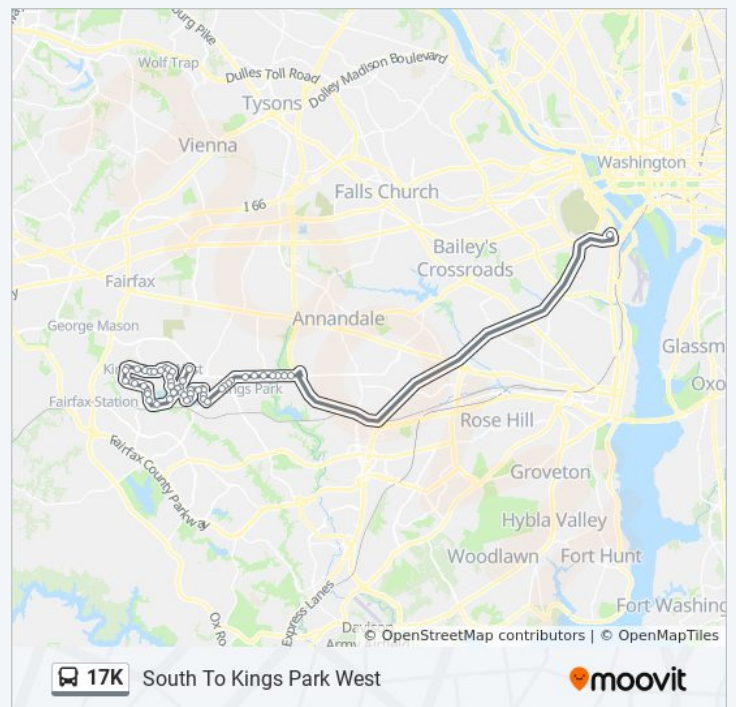

Lake Braddock Dr + Blackburn Dr

Lake Braddock Dr And Westport La

Lake Braddock Dr And Burke Rd

Burke Rd+Peppercorn Dr

Burke Rd+Ashbourn Dr

Guinea Rd And Burke Rd

Guinea Rd+Pierpont St X

Guinea Rd And Lakepointe Dr

Guinea Rd And Falmead Rd (East)

Zion Dr+Hillard Lake Rd

Zion Dr+Groveswood Wy

17K bus Time Schedule

South To Kings Park West Route Timetable:

Sunday	Not Operational
Monday	4:06 PM - 7:18 PM
Tuesday	4:06 PM - 7:18 PM
Wednesday	4:06 PM - 7:18 PM
Thursday	4:06 PM - 7:18 PM
Friday	4:06 PM - 7:18 PM
Saturday	Not Operational

17K bus Info

Direction: South To Kings Park West

Stops: 53

Trip Duration: 53 min

Line Summary:

Zion Dr+Jib Ln

Zion Dr+Windsor Hills Dr

Zion Dr+#10340

Zion Dr+Esabella Ct

Zion Dr+Sideburn Rd

Sideburn Rd+Linfield St

Commonwealth Bl+Commonwealth Ct

Commonwealth Bl+Roberts Rd

Commonwealth Bl+Wheatstone Dr

Commonwealth Bl+Pumphrey Dr

Commonwealth Bl+Gainsborough Dr