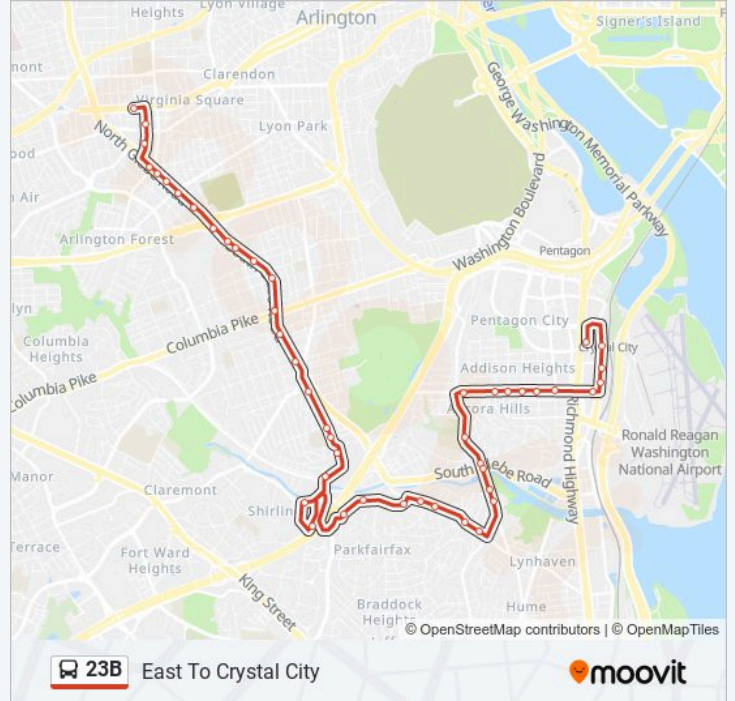

Use the Moovit App to find the closest 23B bus station near you and find out when is the next 23B bus arriving.

Direction: East To Crystal City

46 stops

[VIEW LINE SCHEDULE](#)

- Ballston Station + Bus Bay H
- N Randolph St & Wilson Blvd
- N Randolph St+Wilson Bl
- N Glebe Rd & N Henderson Rd
- N Glebe Rd & N 4th St
- N Glebe Rd+3 Rd N
- N Pershing Dr & N Glebe Rd
- N Glebe Rd & 2nd St
- S Glebe Rd & S Serv Rdwy Arl Blvd
- S Glebe Rd & S 2nd St
- S Glebe Rd+3 St S
- S Glebe Rd & S 6th St
- S Glebe Rd & S 8th St
- Columbia Pi & S Glebe Rd
- S Glebe Rd+13 St S
- S Glebe Rd+16 St
- S Kenmore St+19 St S
- S Kenmore St & S 22nd St
- S Kenmore St & S 24th St
- S Shirlington Rd & S 25th St
- Shirlington Rd + Four Mile Run Dr

23B bus Info

Direction: East To Crystal City

Stops: 46

Trip Duration: 42 min

Line Summary:

Shirlington+Bay A

Arlington Mill Dr+S Randolph St

Martha Custis Dr @ Gunston Rd

23 St S+S Fern St

23rd Street & Crystal Drive

Crystal Dr & #2231

Crystal Dr+20 St S

Crystal Dr+18 St S

Crystal City+Bay B

Direction: West To Ballston

39 stops

[VIEW LINE SCHEDULE](#)

Crystal City+Bay B

Rt 1+23 St S

23 St S+S Fern St

23 St S+S Grant St

23B bus Time Schedule

West To Ballston Route Timetable:

Sunday	12:14 AM - 11:14 PM
Monday	12:14 AM - 7:46 PM
Tuesday	12:13 AM - 7:46 PM
Wednesday	12:13 AM - 7:46 PM
Thursday	12:13 AM - 7:46 PM