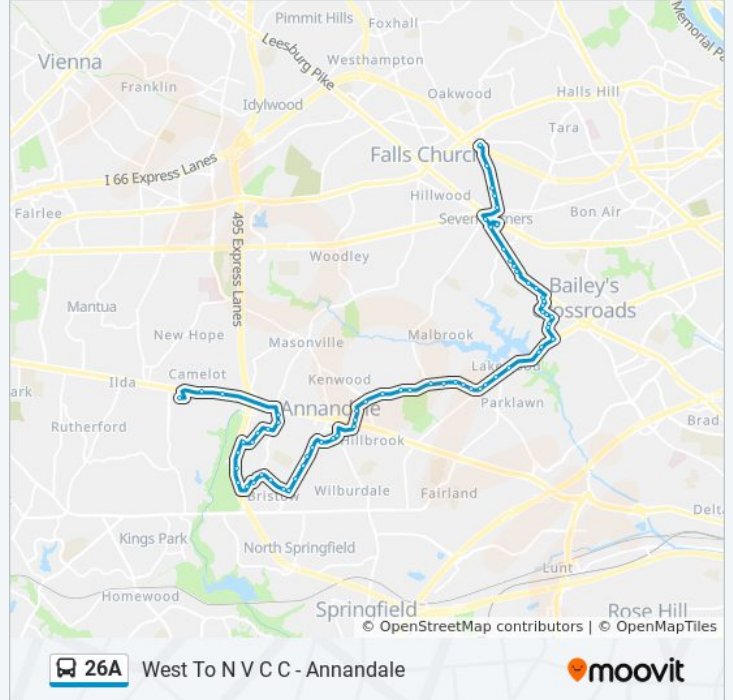

26A bus Info

Direction: East To East Falls Church

Stops: 65

Trip Duration: 50 min

Line Summary:

Jayhawk St+Royal Court Dr
Jayhawk St+King Edward Ct
Backlick Rd & Jayhawk St
John Marr @ Little River
John Marr Dr & Little River Tpk
John Marr Dr+Columbia Pk
Columbia Pk+Gallows Rd
Columbia Pk+Rose Ln
Columbia Pk+Bennett Dr
Columbia Pk+Wynnwood Dr
Columbia Pk+Oak Hill Dr
Columbia Pk+Mason District Pk
Columbia Pk+Sleepy Hollow Rd
Columbia Pk+Ancient Oak Ct
Columbia Pk+Whispering Ln
Columbia Pk+Maplewood Dr
Columbia Pk+Downing St
Columbia Pk+Oxford St
Columbia Pk+Lincolnia Rd
Columbia Pk+Ashwood Pl
Columbia Pk+Braddock Rd
Columbia Pk+Aqua Ter
Columbia Pk+Powell Ln
Columbia Pk+Madison Ln
Tyler St+Columbia Pk
Lake St+Tyler St
Knollwood Dr+#6026
Glen Carlyn Dr+Vista Dr
Glen Carlyn Dr+Bellview Dr
Glen Carlyn Dr+Argyle Dr
Glen Carlyn Dr+Leesburg Pk
Leesburg Pk+Glenmore Dr
Leesburg Pk+Lakeside View Dr

John Marr Dr+Columbia Pk

John Marr Dr+Tom Davis Dr

John Marr Dr+Little River Tpk

Backlick Rd And Jayhawk St

Jayhawk St+Elan Pl

Jayhawk St+Royal Court Dr

Ravensworth Rd+Rawlins Rd

Ravensworth Rd+Davian Dr

Ravensworth Rd+Rocart Dr

Ravensworth Rd+Newcastle Dr

Ravensworth Rd+Heritage Dr

Heritage Dr+Bristow Dr

Heritage Dr+Newcastle Dr

Killebrew Dr+Heritage Dr

Killebrew Dr+Oreana Dr

Americana Dr+Sauquoit Ln

Americana Dr+Oriskany Dr

Americana Dr+Herkimer St

Americana Dr+#7914

Patriot Dr+Americana Dr

Patriot Dr + #7923

Patriot And Briarwood North

Patriot Dr+Forest Glen Ct

Heritage Dr+Mcwhorter Pl