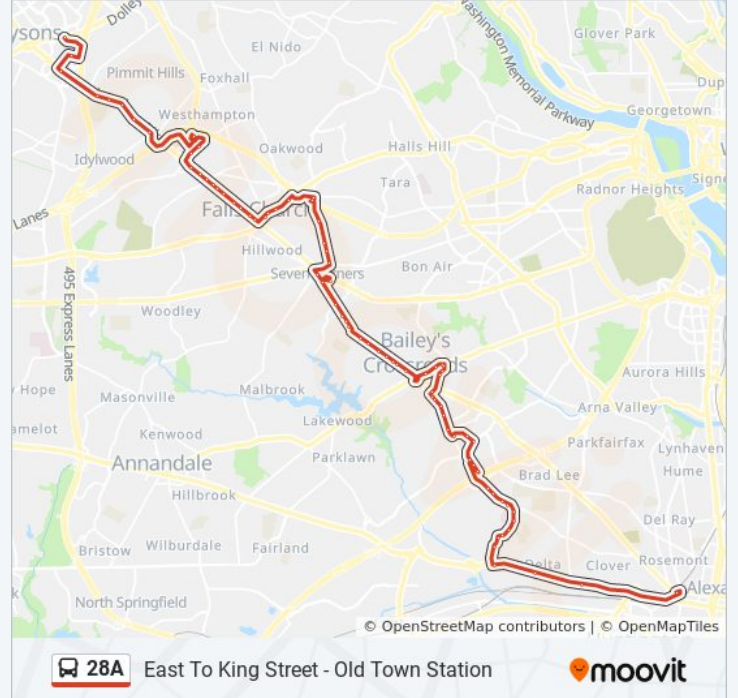

Direction: East To King Street - Old Town Station

77 stops

[VIEW LINE SCHEDULE](#)

- Tysons+Bus Bay G
- Tysons Corner Ctr+Parking Terrace C (Stop 1)
- Leesburg Pk+Towers Crescent Dr
- Leesburg Pk+Paul Edwin Ter
- Leesburg Pk+George C Marshall Dr
- Leesburg Pk+Dominion Dr
- Leesburg Pk+Pimmit Dr
- Leesburg Pk+Idylwood Rd
- Metro West Falls Ch/Vt-Uva S Bay C
- Haycock Rd+Falls Church City Park
- Haycock Rd+Leesburg Pk
- W Broad St+Birch St
- W Broad St+Falls Av
- W Broad St+West St
- W Broad St+Rowell Ct
- W Broad St+S Spring St
- W Broad St+S Oak St
- W Broad St+Chanel Terr
- W Broad St+S Virginia Av
- W Broad St+Little Falls St
- W Broad St+S Maple Av

28A bus Time Schedule

East To King Street - Old Town Station Route
Timetable:

Sunday	12:15 AM - 11:45 PM
Monday	12:15 AM - 11:50 PM
Tuesday	12:15 AM - 11:50 PM
Wednesday	12:15 AM - 11:50 PM
Thursday	12:15 AM - 11:50 PM
Friday	12:15 AM - 11:50 PM
Saturday	12:15 AM - 11:50 PM

28A bus Info

Direction: East To King Street - Old Town Station

Stops: 77

Trip Duration: 89 min

Line Summary:

N Washington St+Park Pl
N Washington St+Great Falls St
N Washington St+Columbia St
Langston Bl+N Westmoreland St
Washington Bl+N Sycamore St
East Falls Church+Bus Bay B
N Sycamore St+17 St N
Roosevelt Bl+N Roosevelt St
Roosevelt Bl+Oakwood Apt
Roosevelt Boudl And Wilson Boul
Leesburg Pk+Sleepy Hollow Rd
Seven Corners Tc Bus Bay C
Leesburg Pk+Castle Rd
Leesburg Pk+Patrick Henry Dr
Leesburg Pk+#6166
Leesburg Pk+Peace Valley Ln
Leesburg Pk+Rio Dr
Leesburg Pk+Munson Hill Apt
Leesburg Pk+Glenmore Dr
Leesburg Pk+Glen Carlyn Dr (N)
Leesburg Pk+Glen Carlyn Dr (S)
Leesburg Pk+Charles St
Leesburg Pk+Washington Dr
Leesburg Pk+Baileys Crossroads Ctr
Columbia Pk+Moray Ln
Columbia Pk+Carlin Hill Dr
Columbia Pk+Carlin Springs Rd
Carlin Springs Rd+Columbia Pk
Carlin Springs Rd+#3421
Carlin Springs Rd+#3437
Carlin Springs Rd+Seminary Rd
Seminary Rd+Scoville St
Seminary Rd+Gorham St