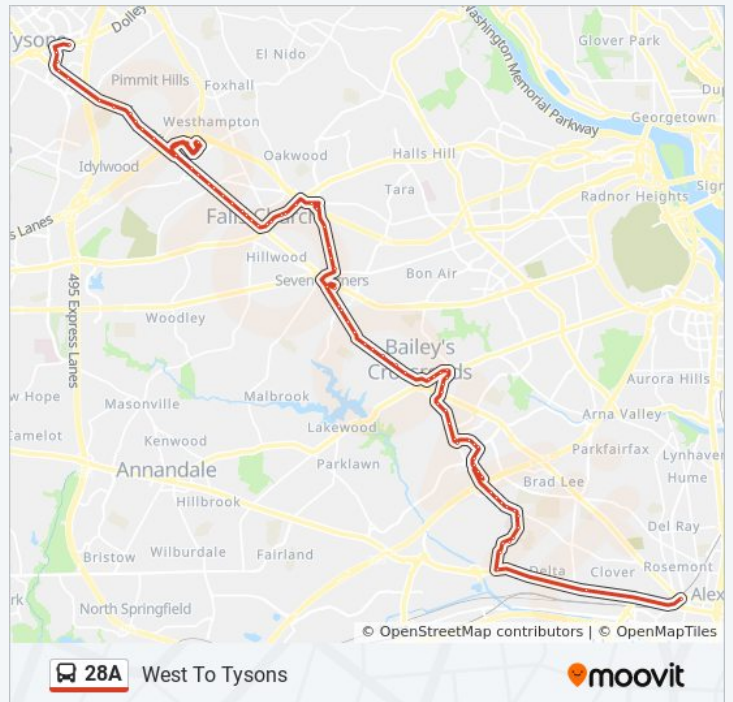

N Howard St+N Imboden St

N Jordan St+N Howard St

N Jordan St+Taney Av

Rt 236 Duke St & Jordan St

Duke St And N Early St

Rt 236 Duke St & Alexandria Commons

King St Station+Bus Bay C

Direction: West To Tysons

Columbia Pk+Carlin Springs Rd

Columbia Pk+Carlin Hill Dr

Columbia Pk+Spring Ln

Columbia Pk+Moray Ln

Leesburg Pk+Payne St

Leesburg Pk+Charles St

Leesburg Pk+Glen Carlyn Rd

Leesburg Pk+Glenmore Dr

Leesburg Pk+Lakeside View Dr

Leesburg Pk+Row St

28A bus Info

Direction: West To Tysons

Stops: 78

Trip Duration: 88 min

Line Summary:

Leesburg Pk+#6166

Leesburg Pk+Patrick Henry Dr

Leesburg Pk+Patrick Henry Dr

Seven Corners Tc Bus Bay C

Castle Rd+Leesburg Pk

Roosevelt Bl+Wilson Bl

Roosevelt Blvd + Roosevelt Towers

Roosevelt Blvd + N Roosevelt St

N Sycamore St+17 St N