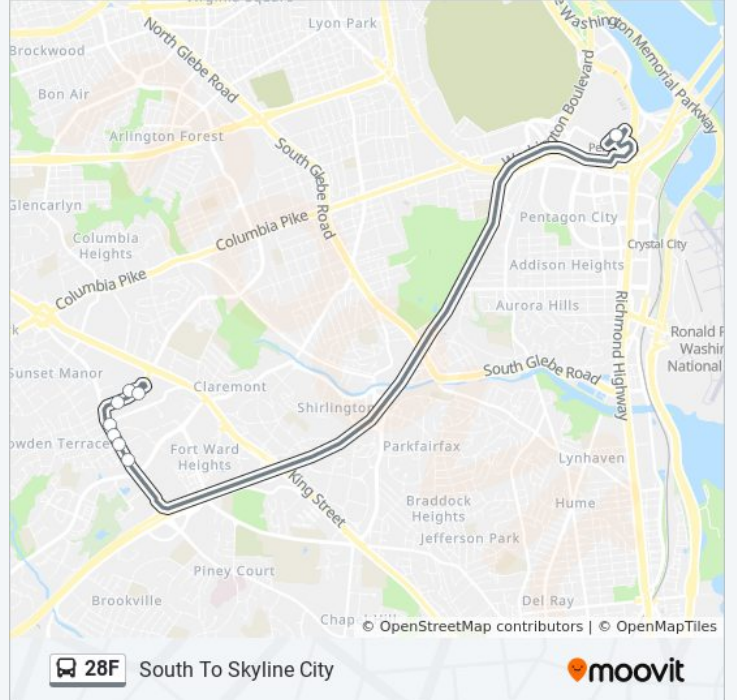

Use the Moovit App to find the closest 28F bus station near you and find out when is the next 28F bus arriving.

Direction: North To Pentagon

7 stops

[VIEW LINE SCHEDULE](#)

S George Mason Dr+#3713

S George Mason Dr+Seminary Rd

28F bus Info

Direction: North To Pentagon

Stops: 7

Trip Duration: 15 min

Line Summary:

Direction: South To Skyline City

8 stops

[VIEW LINE SCHEDULE](#)

28F bus Time Schedule

South To Skyline City Route Timetable:

Sunday	Not Operational
Monday	6:39 AM - 8:42 AM
Tuesday	6:39 AM - 8:42 AM
Wednesday	6:39 AM - 8:42 AM
Thursday	6:39 AM - 8:42 AM
Friday	6:39 AM - 8:42 AM
Saturday	Not Operational

28F bus Info

Direction: South To Skyline City

Stops: 8

Trip Duration: 14 min

Line Summary:

28F bus time schedules and route maps are available in an offline PDF at moovitapp.com. Use the [Moovit App](#) to see live bus times, train schedule or subway schedule, and step-by-step directions for all public transit in Washington, D.C. - Baltimore, MD.