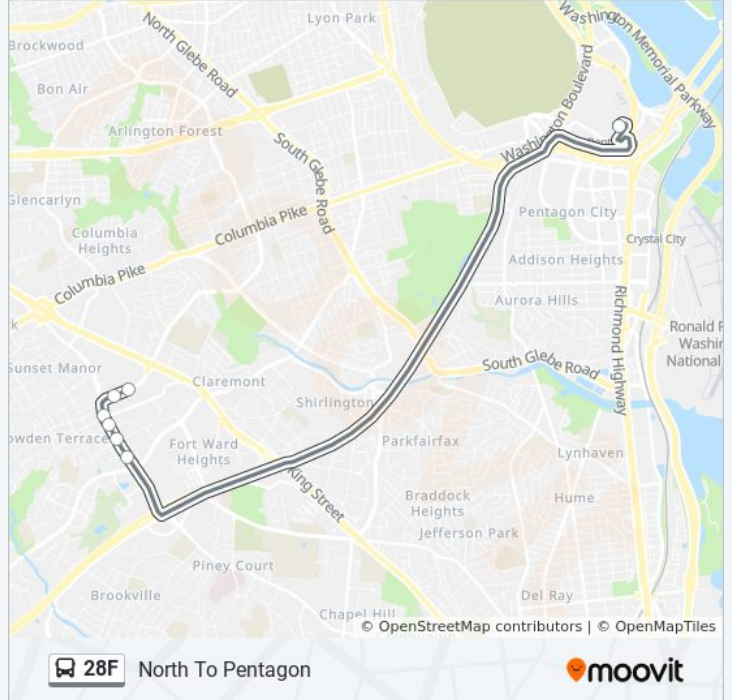

North To Pentagon

Get The App

The 28F bus line (North To Pentagon) has 2 routes. For regular weekdays, their operation hours are:

(1) North To Pentagon: 3:55 PM - 6:57 PM (2) South To Skyline City: 6:39 AM - 8:42 AM

Use the Moovit App to find the closest 28F bus station near you and find out when is the next 28F bus arriving.

Direction: North To Pentagon

7 stops

[VIEW LINE SCHEDULE](#)

S George Mason Dr+#3713

S George Mason Dr+Seminary Rd

Seminary Rd+Dawes Av

Seminary Rd & Fillmore Ave

Seminary Rd & Echols Ave

5111 Seminary Rd

Pentagon Station & Bus Bay U11

28F bus Time Schedule

North To Pentagon Route Timetable:

Sunday	Not Operational
Monday	3:55 PM - 6:57 PM
Tuesday	3:55 PM - 6:57 PM
Wednesday	3:55 PM - 6:57 PM
Thursday	3:55 PM - 6:57 PM
Friday	3:55 PM - 6:57 PM
Saturday	Not Operational

28F bus Info

Direction: North To Pentagon

Stops: 7

Trip Duration: 15 min

Line Summary:

Direction: South To Skyline City

8 stops

[VIEW LINE SCHEDULE](#)