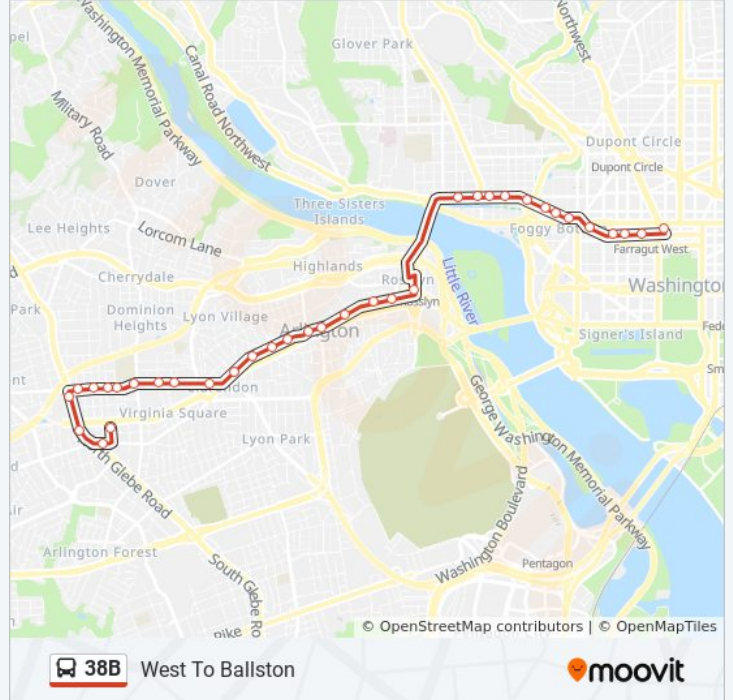

N Moore St & Rosslyn Station Bus Ba

NW M St & NW 34th St

NW M St & NW Potomac St

M St NW & Wisconsin Ave NW

Nw M St & Nw Thomas Jefferson St

Pennsylvania Av Nw+28 St NW

NW Pennsylvania Av & NW 26th St

Pennsylvania Avenue And 24th Street Nw

**38B bus Info**

**Direction:** West To Ballston

**Stops:** 35

**Trip Duration:** 40 min

**Line Summary:**

Wilson BI+Pierce St N

Wilson Bv & N Rhodes St

Wilson Blvd & Court House Rd

Washington BI+N Lincoln St

Washington BI+N Nelson St

Washington BI+N Quincy St

Washington Blvd, Wb @ N Stafford Street, Ns

Washington BI+N Stuart St

Washington Blvd, Wb @ N Utah Street, Ns

Washington Blvd, Wb @ N Vermont Street, Ns

N Glebe Rd & Washington Bv

N Glebe Rd+Fairfax Dr

Wilson Blvd & Taylor St

Ballston Station Bay A

38B bus time schedules and route maps are available in an offline PDF at [moovitapp.com](https://moovitapp.com). Use the [Moovit App](#) to see live bus times, train schedule or subway schedule, and step-by-step directions for all public transit in Washington, D.C. - Baltimore, MD.