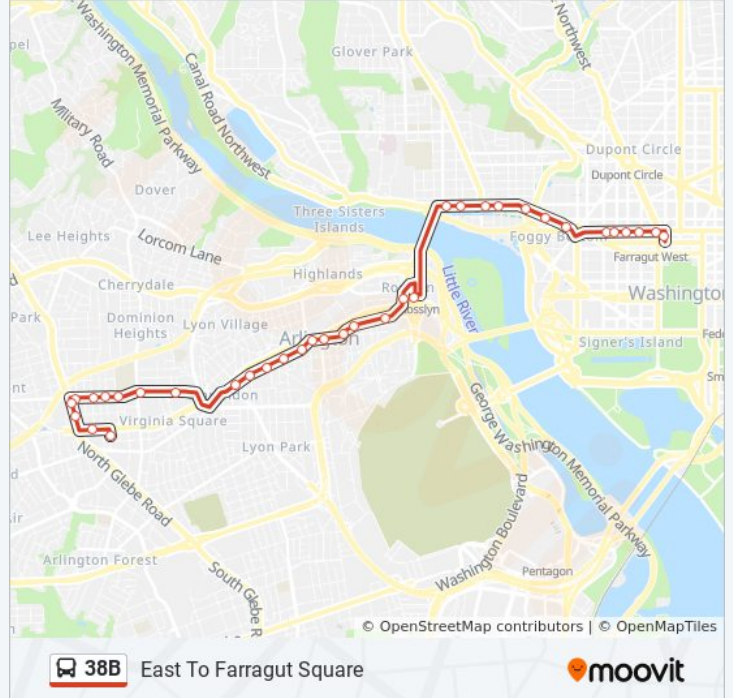

**38B bus Info**  
**Direction:** East To Farragut Square  
**Stops:** 35  
**Trip Duration:** 38 min  
**Line Summary:**

- Ballston+Bus Bay B
- Fairfax Dr Wb @ N Utah St FS
- N Glebe Rd + 11th St
- N Glebe Rd+Washington BI
- Washington Blvd, Eb @ N Vernon Street, Ns
- Washington Blvd, Eb @ N Utah Street
- Washington BI+N Stuart St
- Washington Blvd Eb @ N Stafford St FS
- Washington BI+N Quincy St
- Washington BI+N Lincoln St
- Clarendon Blvd, Eb @ N Highland Street, Ns
- Clarendon Blvd, Eb @ N Fillmore Street, Ns
- Clarendon Blvd, Eb @ N Danville Street, Ns
- Clarendon Blvd, Eb @ N Barton Street, Ns
- Clarendon Blvd, Eb @ N Wayne Street, Ns
- Clarendon Blvd Eb @ N Uhle St Courthouse Station
- Clarendon Blvd & N Courthouse Rd
- Clarendon BI+N Scott St
- Clarendon Blvd Eb @ N Rhodes St FS
- Clarendon BI+N Ode St
- N Nash St & Wilson Blvd

K St & 21st St Nw Eb

K St Nw+20 St NW

K St NW & 19th St NW (Main)

K St Nw+18 St NW

K St NW & 17th St NW (Main) West

17th St Nw (East) & I St Nw

**Direction: West To Ballston**

35 stops

[VIEW LINE SCHEDULE](#)

17th St Nw (East) & I St Nw

I St Nw+18 St NW

I St Nw+19 St NW

I St Nw+20 St NW

Pennsylvania Av Nw+22 St NW

Pennsylvania Av Nw+24 St NW

Pennsylvania Av Nw+L St NW

**38B bus Info**

**Direction:** West To Ballston

**Stops:** 35

**Trip Duration:** 40 min

**Line Summary:**

Wilson BI+Pierce St N

Wilson Bv & N Rhodes St

Wilson Blvd & Court House Rd