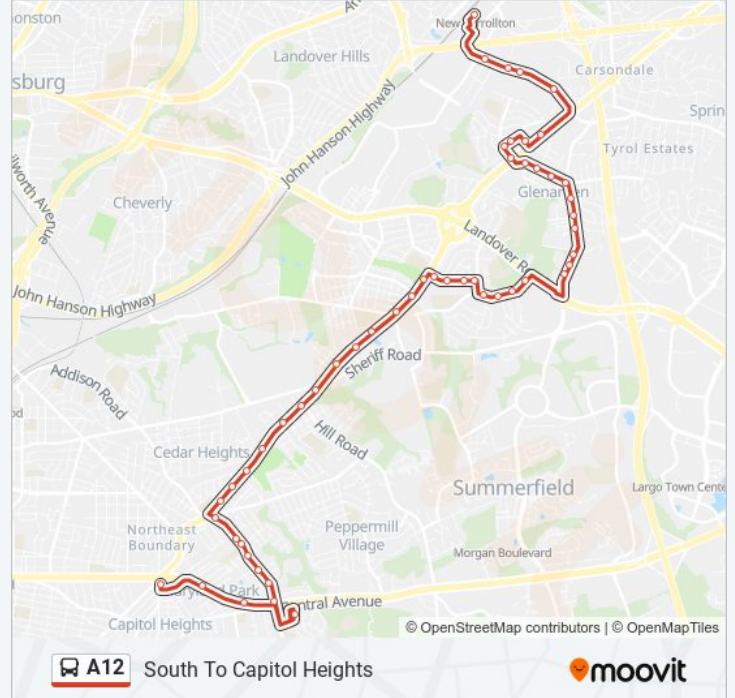

A12 bus Info

Direction: South To Capitol Heights

Stops: 52

Trip Duration: 36 min

Line Summary:

Glenarden Pkwy+Brightseat Rd

Brightseat Rd & Reicher St

Brightseat Rd & Hamlin St

M L King Hwy (Rt 704) & Greig St

M L King Hwy (Rt 704) & 69th Pl

M L King Hwy (Rt 704) & 65th Ave

Addison Rd & Seat Pleasant Dr

Addison Rd & Eads St

Addison Rd & Dry Log St

Addison Rd & Crown St

Addison Rd & Baltic St