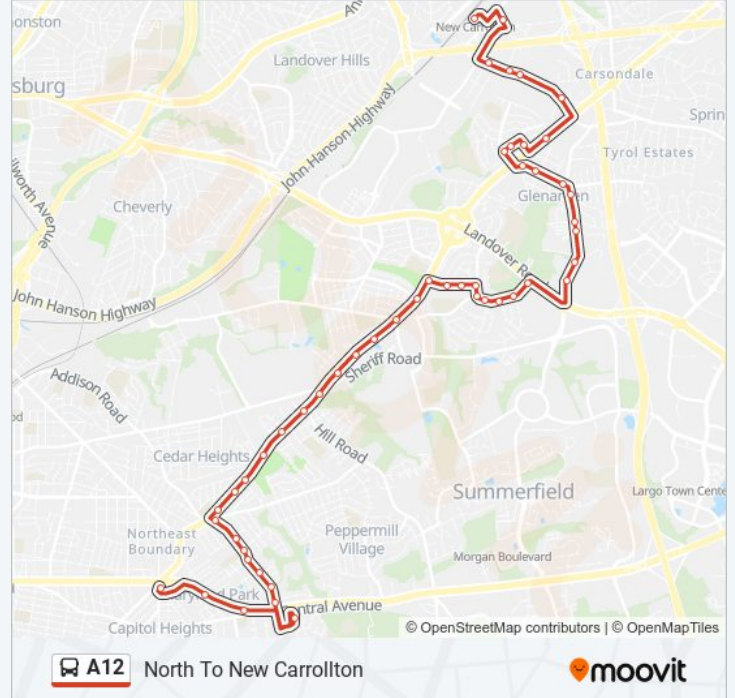

Glenarden Pkwy+Hayes St

Hayes St+Johnson Av

Johnson Av+Hayes St

MI King Jr Hwy+Reed St

Ardwick-Ardmore Rd & West St

8440 Ardwick-Ardmore Rd

8235 Ardwick-Ardmore Rd

Ardwick-Ardmore Rd & Ardwick Pl

Corporate Dr+Garden City Dr

New Carrollton+Bay C

Direction: South To Addison Rd Station

49 stops

[VIEW LINE SCHEDULE](#)

A12 bus Time Schedule

South To Addison Rd Station Route Timetable:

Sunday

12:00 AM - 1:00 AM

New Carrollton+Bay C
 Ardwick-Ardmore Rd & Ardwick Pl
 8235 Ardwick-Ardmore Rd
 8343 Ardwick-Ardmore Rd
 Ardwick-Ardmore Rd & Preston Dr
 Ml King Jr Hwy+Dellwood Ct

Johnson+Ml King Jr Hwy
 Hayes St+Johnson Av

Stops: 49

Trip Duration: 28 min

Line Summary:

ML King Jr Hwy & Roosevelt Ave
 M L King Hwy (Rt 704) & Sheriff Rd
 M L King Hwy (Rt 704) & Southland D
 M L King Hwy (Rt 704) & Carrington
 M L King Hwy (Rt 704) & Glen Willow
 M L King Hwy (Rt 704) & Greig St
 M L King Hwy (Rt 704) & 69th Pl
 M L King Hwy (Rt 704) & 65th Ave
 Addison Rd & Seat Pleasant Dr
 Addison Rd & Eads St
 Addison Rd & Dry Log St
 Addison Rd & Crown St
 Addison Rd & Baltic St
 Addison Rd & Adel St
 Addison Rd & Central Ave
 Addison Rd Station