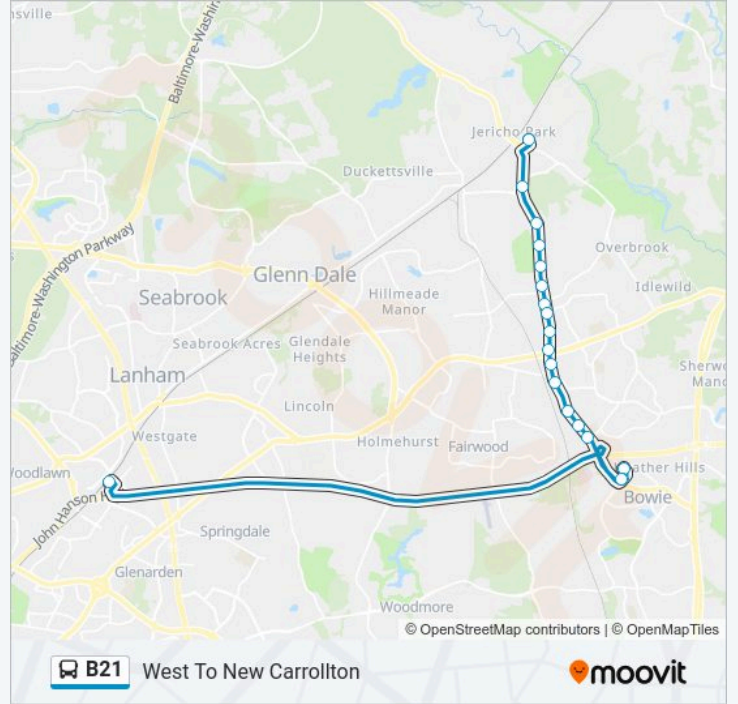

The B21 bus line (East To Bowie State Univ) has 2 routes. For regular weekdays, their operation hours are:

(1) East To Bowie State Univ: 6:55 AM - 11:45 AM (2) West To New Carrollton: 1:34 PM - 8:30 PM

Use the Moovit App to find the closest B21 bus station near you and find out when is the next B21 bus arriving.

Direction: East To Bowie State Univ

20 stops

[VIEW LINE SCHEDULE](#)

- New Carrollton+Bay B
- Northview Dr+Collington Rd
- Bowie P+R
- Northview Dr+Collington Rd
- Collington Rd+Tongue Av
- Collington Rd+Lerner Pl
- Collington Rd+Faith Ln
- Collington Rd+Tulip Grove Dr
- Laurel-Bowie Rd+Annapolis Rd
- Laurel-Bowie Rd+Annapolis Rd
- Laurel-Bowie Rd+Maddox Ln
- Laurel-Bowie Rd+Millstream Dr
- Laurel-Bowie Rd+Old Chapel Rd
- Laurel-Bowie Rd+#7408
- Laurel-Bowie Rd+Whitehall Dr
- Laurel-Bowie Rd+Rockledge Dr
- Laurel-Bowie Rd+Rustic Hill Dr
- Laurel-Bowie Rd+Race Track Rd
- Bowie State U+Computer Science
- Bowie State U+Mlk Center

B21 bus Info

Direction: East To Bowie State Univ

Stops: 20

Trip Duration: 26 min

Line Summary:

Direction: West To New Carrollton

19 stops

[VIEW LINE SCHEDULE](#)

B21 bus Info

Direction: West To New Carrollton

Stops: 19

Trip Duration: 27 min

Line Summary:

New Carrollton+Bay B

B21 bus time schedules and route maps are available in an offline PDF at moovitapp.com. Use the Moovit App to see live bus times, train schedule or subway schedule, and step-by-step directions for all public transit in Washington, D.C. - Baltimore, MD.