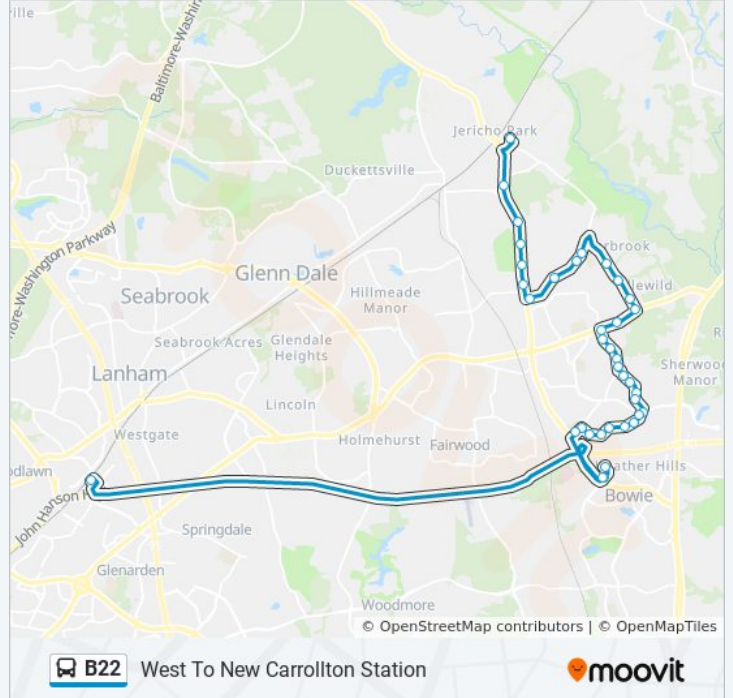

### B22 bus Info

**Direction:** East To Bowie State Univ

**Stops:** 37

**Trip Duration:** 39 min

**Line Summary:**

Race Track Rd+Annapolis Rd  
 Race Track Rd+Marquette Ln  
 Race Track Rd+Yorktown Dr  
 Race Track Rd+Overbrook Ln  
 Old Chapel Rd+Wakefield Ln  
 Old Chapel Rd+Welsley Ln  
 Old Chapel Rd+Chalford Ln  
 Old Chapel Rd+Laurel-Bowie Rd  
 Laurel-Bowie Rd+#7408  
 Laurel-Bowie Rd+Whitehall Dr  
 Laurel-Bowie Rd+Rockledge Dr  
 Laurel-Bowie Rd+Rustic Hill Dr  
 Laurel-Bowie Rd+Race Track Rd  
 Bowie State U+Computer Science  
 Bowie State U+Mlk Center

**Direction: West To New Carrollton**

37 stops  
[VIEW LINE SCHEDULE](#)

Bowie State U+Mlk Center  
 Laurel-Bowie Rd+Race Track  
 Laurel-Bowie Rd+Rustic Hill Dr  
 Laurel-Bowie Rd+Rockledge Dr  
 Laurel-Bowie Rd+Whitehall Dr  
 Laurel-Bowie Rd+#7408  
 Old Chapel Rd+Laurel-Bowie Rd  
 Old Chapel Rd+Chalford Ln  
 Old Chapel Rd+Welsley Ln  
 Old Chapel Rd+Wakefield Ln  
 Race Track Rd+Clearfield Dr  
 Race Track Rd+Yorktown Dr  
 Race Track Rd+Marquette Ln  
 Race Track Rd+Annapolis Rd

**B22 bus Info**

**Direction:** West To New Carrollton  
**Stops:** 37  
**Trip Duration:** 34 min  
**Line Summary:**

Annapolis Rd+Superior Ln  
 Stonybrook Dr+Sussex Ln  
 Stonybrook Dr+Shawmont Ln  
 Stonybrook Dr+Stonehaven Ln  
 Stonybrook Dr+Swirl Ln  
 Stonybrook Dr+Shetland Ln  
 Buckingham Dr+Brierdale Ln  
 Buckingham Dr+Barrister Ln  
 Buckingham Dr+Barberry Ln  
 Buckingham Dr+Babbitt Ln  
 Buckingham Dr+Belair Dr  
 Kembridge Dr+Kinderbrook Ln  
 Kembridge Dr+Kresson Pl  
 Kembridge Dr+Kimble Ln  
 Kembridge Dr+Kingsfield Ln  
 Kembridge Dr+Kavanaugh Ln  
 Kembridge Dr+Knighthill Ln  
 Kembridge Dr+Kenhill Dr  
 Kenhill Dr+Kemmerton Ln  
 Northview Dr+Collington Rd  
 Bowie P+R  
 Northview Dr+Collington Rd  
 New Carrollton+Bay B