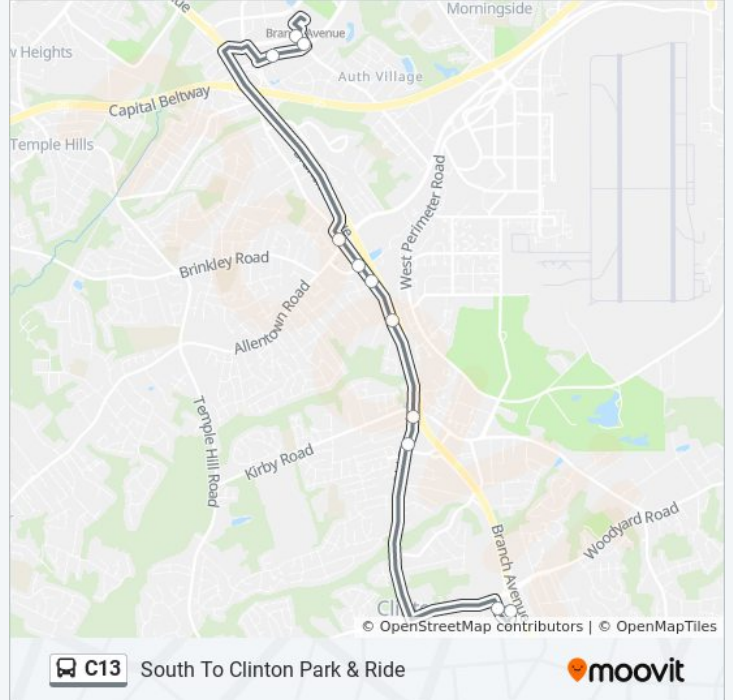

Direction: North To Branch Ave Station

10 stops

[VIEW LINE SCHEDULE](#)

- Clinton Fringe Park & Ride
- Old Branch Av+Coventry Wy
- Old Branch Ave & Arbutus Ln
- Old Branch Ave & Coolridge Dr
- Old Branch Av+#6510
- Old Branch Ave & Allentown Way
- Old Branch Av+Allentown Rd
- Auth Rd+Mercedes Bl
- Old Soper Rd+Auth Wy
- Branch Ave Station & Bus Bay F

C13 bus Info

Direction: North To Branch Ave Station

Stops: 10

Trip Duration: 18 min

Line Summary:

Direction: South To Clinton Park & Ride

11 stops

[VIEW LINE SCHEDULE](#)

Old Branch Av & Coventry Wy

Woody Terrace at Woodyard Road

Clinton Fringe Park & Ride

C13 bus Time Schedule

South To Clinton Park & Ride Route Timetable:

Sunday	Not Operational
Monday	6:21 AM - 7:49 AM
Tuesday	6:21 AM - 7:49 AM
Wednesday	6:21 AM - 7:49 AM
Thursday	6:21 AM - 7:49 AM
Friday	6:21 AM - 7:49 AM
Saturday	Not Operational

C13 bus Info

Direction: South To Clinton Park & Ride

Stops: 11

Trip Duration: 19 min

Line Summary:

C13 bus time schedules and route maps are available in an offline PDF at moovitapp.com. Use the [Moovit App](#) to see live bus times, train schedule or subway schedule, and step-by-step directions for all public transit in Washington, D.C. - Baltimore, MD.