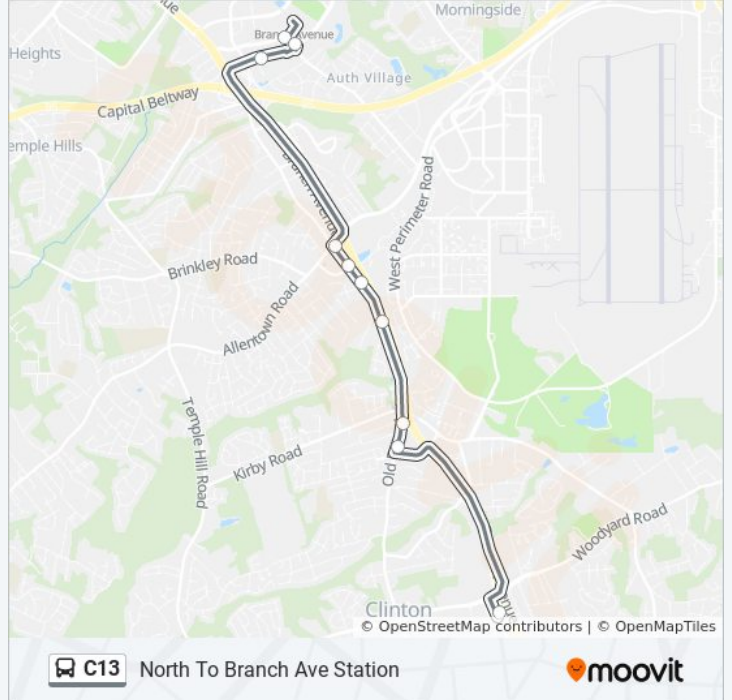

North To Branch Ave Station

Get The App

The C13 bus line (North To Branch Ave Station) has 2 routes. For regular weekdays, their operation hours are:
(1) North To Branch Ave Station: 4:38 PM - 7:00 PM(2) South To Clinton Park & Ride: 6:21 AM - 7:49 AM
Use the Moovit App to find the closest C13 bus station near you and find out when is the next C13 bus arriving.

Direction: North To Branch Ave Station

10 stops

[VIEW LINE SCHEDULE](#)

- Clinton Fringe Park & Ride
- Old Branch Av+Coventry Wy
- Old Branch Ave & Arbutus Ln
- Old Branch Ave & Coolridge Dr
- Old Branch Av+#6510
- Old Branch Ave & Allentown Way
- Old Branch Av+Allentown Rd
- Auth Rd+Mercedes Bl
- Old Soper Rd+Auth Wy
- Branch Ave Station & Bus Bay F

C13 bus Info

Direction: North To Branch Ave Station

Stops: 10

Trip Duration: 18 min

Line Summary:

Direction: South To Clinton Park & Ride

11 stops

[VIEW LINE SCHEDULE](#)

Old Branch Av & Coventry Wy

Woody Terrace at Woodyard Road

Clinton Fringe Park & Ride

C13 bus Time Schedule

South To Clinton Park & Ride Route Timetable:

Sunday	Not Operational
Monday	6:21 AM - 7:49 AM
Tuesday	6:21 AM - 7:49 AM
Wednesday	6:21 AM - 7:49 AM
Thursday	6:21 AM - 7:49 AM
Friday	6:21 AM - 7:49 AM
Saturday	Not Operational