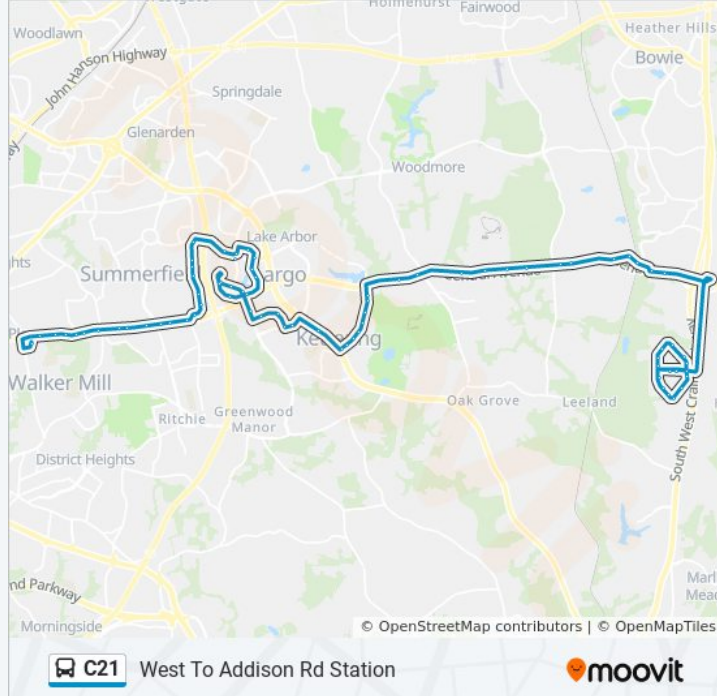

Campus Way South & Prince Pl

Prince Pl+The Pines

Prince Pl+Commerce Pl

Harry S Truman Dr+Capital Ln

Harry S Truman Dr+Largo Center Dr

Harry S Truman Dr+Lottsford Rd

N Harry Truman Dr+Largo Dr (W)

Largo Town Center Station & Bus Bay

Largo Dr at 9301 Largo Dr

Largo Dr W+Lottsford Rd

Largo Center Dr. at N Harry Truman Dr

Largo Center Dr+Vantage Point Dr

Largo Center Dr+Lake Pointe Ct

Largo Center Dr at Zachary St

Apollo Dr + Medical Center Dr

Apollo Dr & Mercantile Ln

Lottsford Rd+Medical Center Dr

Arena Drive/ Medical Center Drive at Capital
Center Boulevard

Brightseat Rd & Arena Dr

Brightseat Rd & Jericho Residences

Brightseat Rd & Centre Pointe Office Park