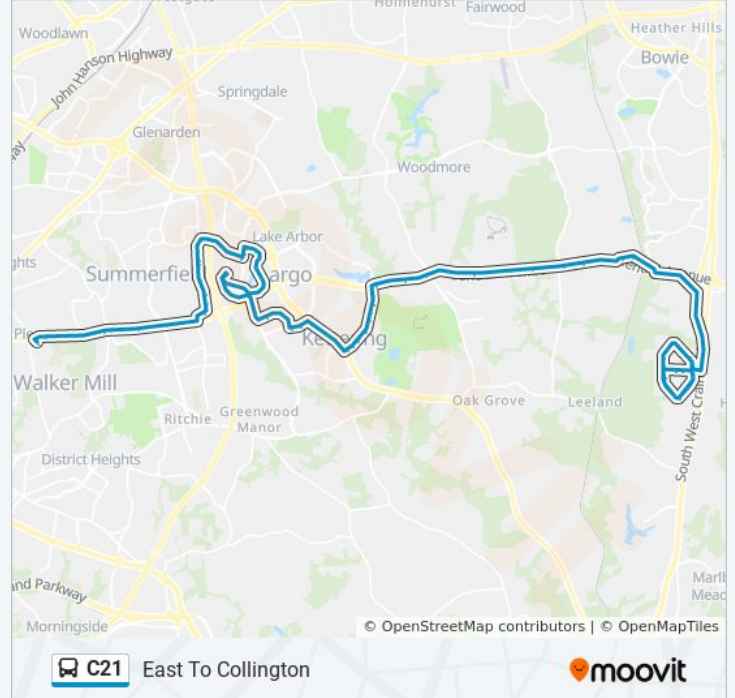

N Harry Truman Dr+Largo Dr (W)

Largo Town Center Station & Bus Bay

Largo Dr at 9301 Largo Dr

Largo Dr W+Lottsford Rd

Harry S Truman Dr+Capital Ln

Prince Pl+Commerce Pl

Prince Pl+Treetops Condos

Campus Way South & Prince Pl

Kettering Dr+Red Jade Dr

Kettering Dr+W Branch Dr

Central Av+Kettering Dr

Central Av+St Michaels Dr

Central Av+Watkins Park Dr

Central Av+Staton Dr

Central Av+Cameron Grove Bl

Central Av+Six Flags

Central Av+Evangelical Church

Central Av+Church Rd

Central Av+Danfield Rd

Hall Rd+Devonwood Dr

Hall Rd+Pin Oak Pkwy

Hall Rd+Ashleigh Station Ct

Hall Rd+Pointer Ridge Dr

Prince Georges Bl+Nasa Credit Union

Prince Georges Bl+#400

Prince Georges Bl+Commerce Dr

Commerce Dr+Commerce Ct

Commerce Dr+#476

Commerce Dr+#515

Trade Zone Av+#16001

Trade Zone Av+#16155

Trade Zone Av+Prince Georges Bl