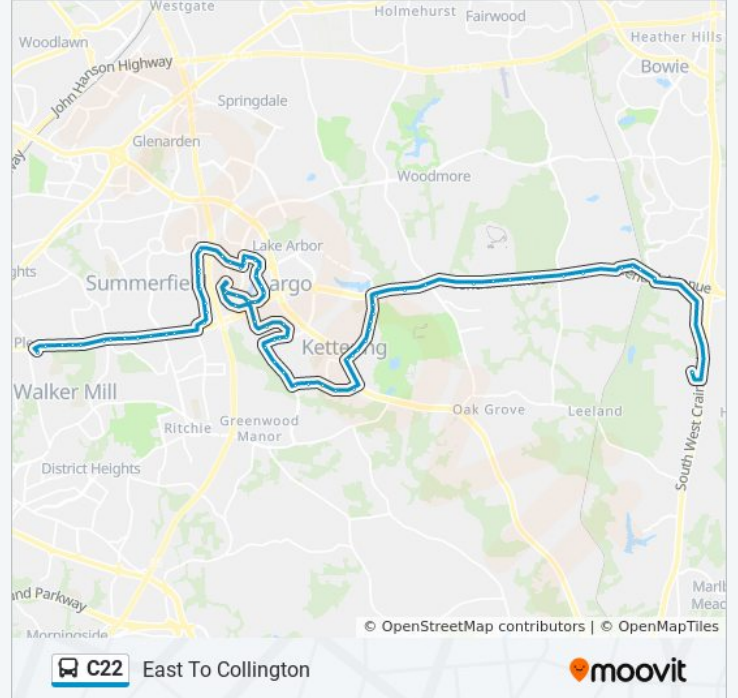

Apollo Dr & Lottsford Rd

Apollo Dr & Merchantile La

Apollo Dr & Arena Dr

Largo Ctr Dr+Zachery St

Largo Center Dr+Lake Point Ct

Largo Center Dr+Largo Center Apt

Largo Center Dr+N Harry S Truman Dr

Harry S Truman Dr+Largo Ctr Dr

Harry S Truman Dr+Lottsford Rd

N Harry Truman Dr+Largo Dr (W)

Largo Town Center Station & Bus Bay

Largo Dr at 9301 Largo Dr

Largo Dr W+Lottsford Rd

Harry S Truman Dr+Capital Ln

Prince Pl+Commerce Pl

Prince Pl+Treetops Condos

Campus Way South & Prince Pl

Campus Way South & Treetop Condos

Campus Way South & Prince Place II

Harry S Truman Dr & Campus Way Sout

Harry S Truman Dr & #442

Harry S Truman Dr & Truman Manor #6

Mt Lubentia Wy+Harry S Truman Dr

Mt Lubentia Wy+Narrowleaf Wy

Mt Lubentia Wy+Darren Pl

Mt Lubentia Wy+Falcon Dr

Mt Lubentia Wy+Bly Ct

Kettering Dr+Largo Rd

Kettering Dr+Kettering Ct

Kettering Dr+Bennington Dr

Kettering Dr+Honeysuckle Ct

Kettering Dr+Abbotswood Ct

Kettering Dr+Red Jade Dr