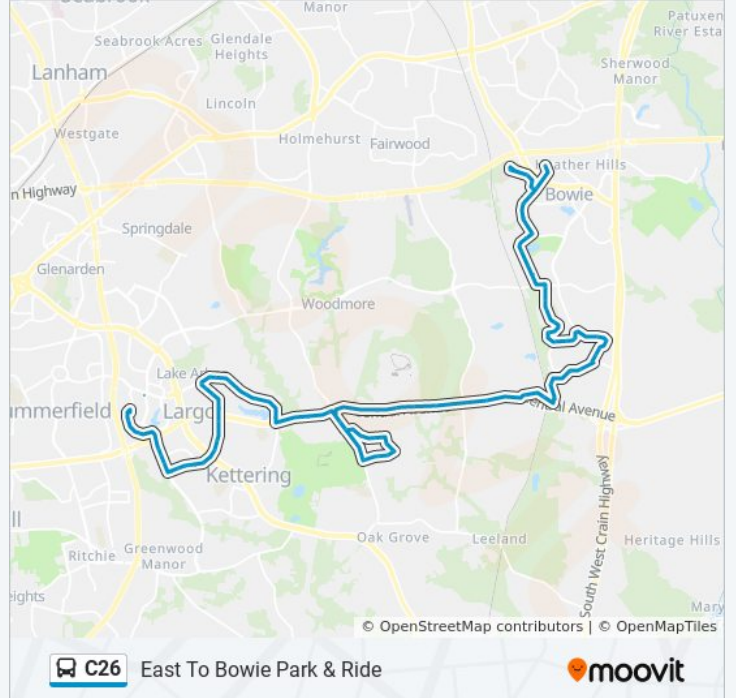

### C26 bus Info

**Direction:** East To Bowie P&R

**Stops:** 86

**Trip Duration:** 55 min

**Line Summary:**

Lake Arbor Wy+Winged Foot Dr  
Lake Arbor Wy+Lake Front Dr  
Lake Arbor Wy+Lake Shore Dr  
Lake Arbor Wy+Lake Arbor Tower  
Central Av+Kettering Dr  
Central Av+St Michaels Dr  
Central Av+Watkins Park Dr  
Watkins Park Dr+Chesterton Dr  
Watkins Park Dr+Cambleton Dr  
Cambleton Dr+Weymouth St  
Cambleton Dr+Staton Dr  
Cambleton Dr+Essenton Dr  
Cambleton Dr+Dountly St  
Whiteholm Dr+Kendle St  
Whiteholm Dr+Keverton Dr  
Keverton Dr+Alastair St  
Keverton Dr+Dauntly St  
Keverton Dr+Watkins Park Dr  
Watkins Park Dr+Cambleton Dr  
Md 193+Chesterton Dr  
Central Av+Staton Dr  
Central Av+Cameron Grove Bl  
Central Av+Six Flags  
Central Av+Evangelical Church  
Central Av+Church Rd  
Central Av+Danfield Rd  
Hall Rd+Devonwood Dr  
Hall Rd+Pin Oak Pkwy  
Hall Rd+Ashleigh Station Ct  
Pointer Ridge Dr+Penn Manor Ln  
Pointer Ridge Dr+Presswick Ln  
Pointer Ridge Dr+Perrell Ln  
Pointer Ridge Dr+Pennypacker Ln

Pittsfield Ln+Pointer Ridge Dr

Pittsfield Ln+Pickford Ln

Pittsfield Ln+#1611

Pittsfield Ln+Pond Meadow Ln

Mitchellville Rd+Arbor Hill Ln

Peach Walker Dr+Mitchellville Rd

Peach Walker Dr+Price Ln

Peach Walker Dr+Plymouth Ct