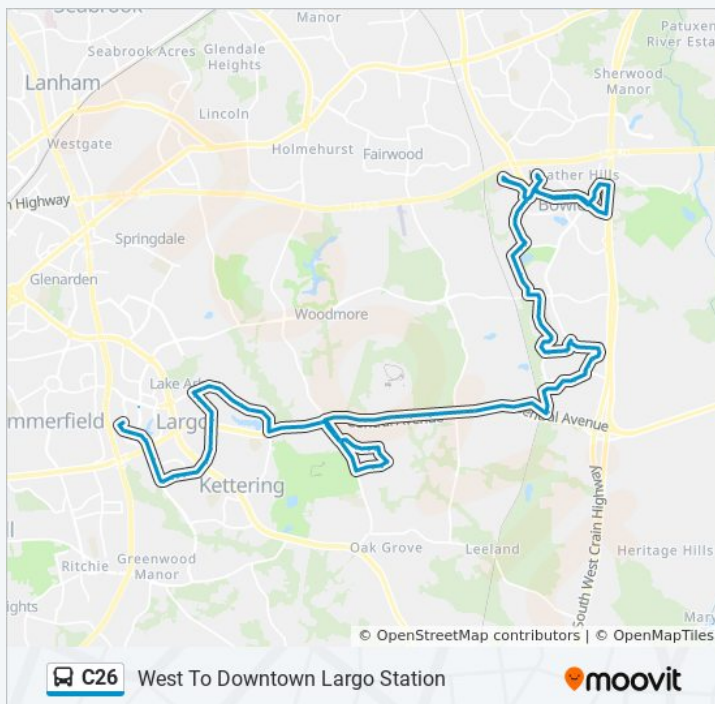

Bowie Health Ctr+Northview Dr

Health Center Dr+Bowen Apt

Bowie Health Ctr+Main Entrance

Bowie Health Ctr+Circle

Health Center Dr+Senior Center

Northview Dr+Health Center Dr

Bowie P+R

**Direction: West To Downtown Largo**  
90 stops

[VIEW LINE SCHEDULE](#)

- Bowie P+R
- Northview Dr+Collington Rd
- Collington Rd+Holiday Ln
- Mitchellville Rd+Heritage Bl
- Mitchellville Rd+Harbour Wy
- Collington Rd+Mitchellville Rd
- Collington Rd+Holiday Ln
- Collington Rd+Town Center Bl
- Bowie Health Ctr+Northview Dr
- Health Center Dr+Bowen Apt
- Bowie Health Ctr+Main Entrance
- Bowie Health Ctr+Circle
- Health Center Dr+Senior Center
- Northview Dr+Health Center Dr
- Northview Dr+New Haven Dr
- Northview Dr+Nashua Ln
- Northview Dr+Enfield Dr
- Northview Dr+Nottingham Dr
- Nottingham Dr+Northshire Ln
- Nottingham Dr+Newsome Ln
- Nottingham Dr+New Coach Ln
- Nottingham Dr+Nutwood Ln
- Nottingham Dr+Noblewood Ln
- Peach Walker Dr+Panther Ln
- Peach Walker Dr+Panther Ln
- Peach Walker Dr+Pecan Ln
- Peach Walker Dr+Powell Ln
- Peach Walker Dr+Powell Ln
- Peach Walker Dr+Perrell Ln
- Peach Walker Dr+Plymouth Ct

**C26 bus Time Schedule**

West To Downtown Largo Route Timetable:

Sunday	Not Operational
Monday	4:49 AM - 9:30 PM
Tuesday	4:49 AM - 9:30 PM
Wednesday	4:49 AM - 9:30 PM
Thursday	4:49 AM - 9:30 PM
Friday	4:49 AM - 9:30 PM
Saturday	Not Operational

**C26 bus Info**

**Direction:** West To Downtown Largo

**Stops:** 90

**Trip Duration:** 60 min

**Line Summary:**

Peach Walker Dr+Price Ln

Peach Walker Dr+Mitchellville Rd

Mitchellville Rd+Arbor Hill Ln