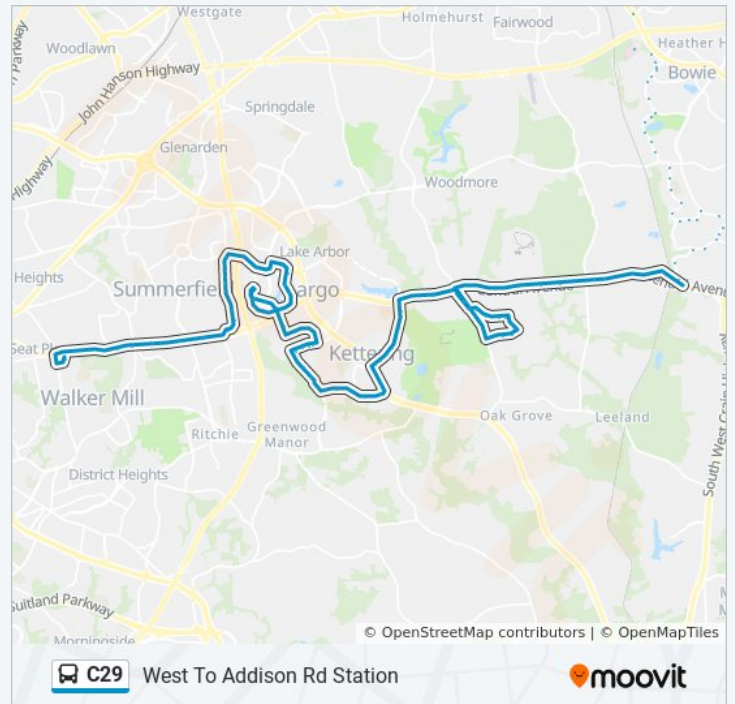

Health Center Dr+Senior Center

Northview Dr+Health Center Dr

Northview Dr+New Haven Dr

Northview Dr+Nashua Ln

Northview Dr+Enfield Dr

Northview Dr+Nottingham Dr

Nottingham Dr+Northshire Ln

Nottingham Dr+Newsome Ln

C29 bus Info

Direction: West To Addison Rd Station

Stops: 127

Trip Duration: 54 min

Line Summary:

Peach Walker Dr+Pecan Ln

Peach Walker Dr+Powell Ln

Peach Walker Dr+Powell Ln