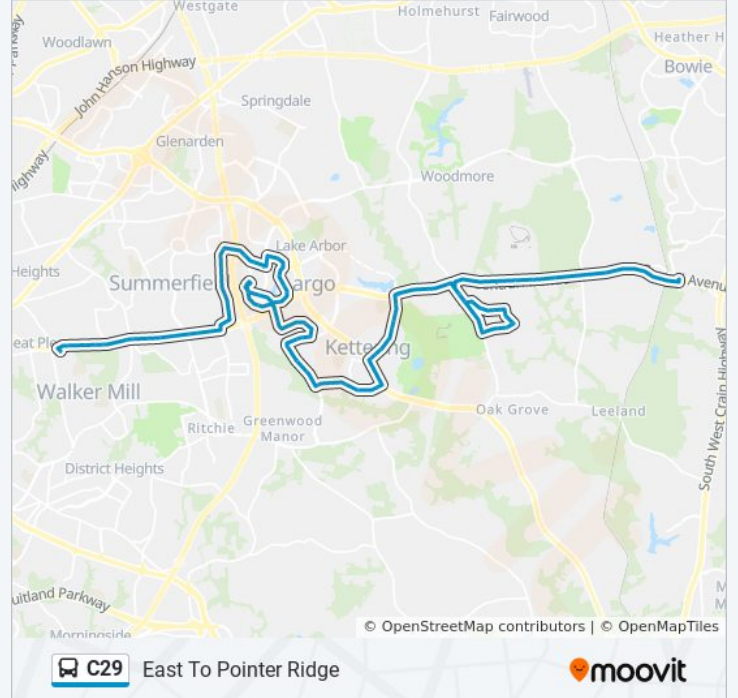

Harry S Truman Dr+Capital Ln

Prince Pl+Commerce Pl

Prince Pl+Treetops Condos

Campus Way South & Prince Pl

Campus Way South & Treetop Condos

Campus Way South & Prince Place II

Harry S Truman Dr & Campus Way Sout

Harry S Truman Dr & #442

Harry S Truman Dr & Truman Manor #6

Mt Lubentia Wy+Harry S Truman Dr

Mt Lubentia Wy+Narrowleaf Wy

Mt Lubentia Wy+Darrien Pl

Mt Lubentia Wy+Falcon Dr

Mt Lubentia Wy+Bly Ct

Kettering Dr+Largo Rd